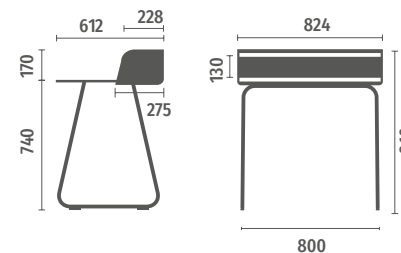

The shelf is integrated into the PET felt frame to accommodate pens, note pads or a calendar.

A wireless charger can be optionally installed so that you can charge your smartphone while you are working.