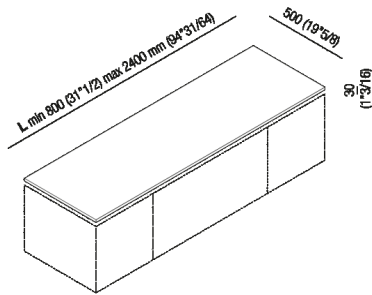

Countertop 3 cm (1" 1/8)

AXX_

design Benedini Associati, 2002

Piano 3 cm

Height: 3 cm 1" 1/8 inches

Depth: 50 cm 19" 3/4 inches

Materials

Wood

Marble

Cristalplant® biobased

Note: It is available with a minimum length of 80 cm (31" 1/4) and a maximum length of 240 cm (94" 1/2).