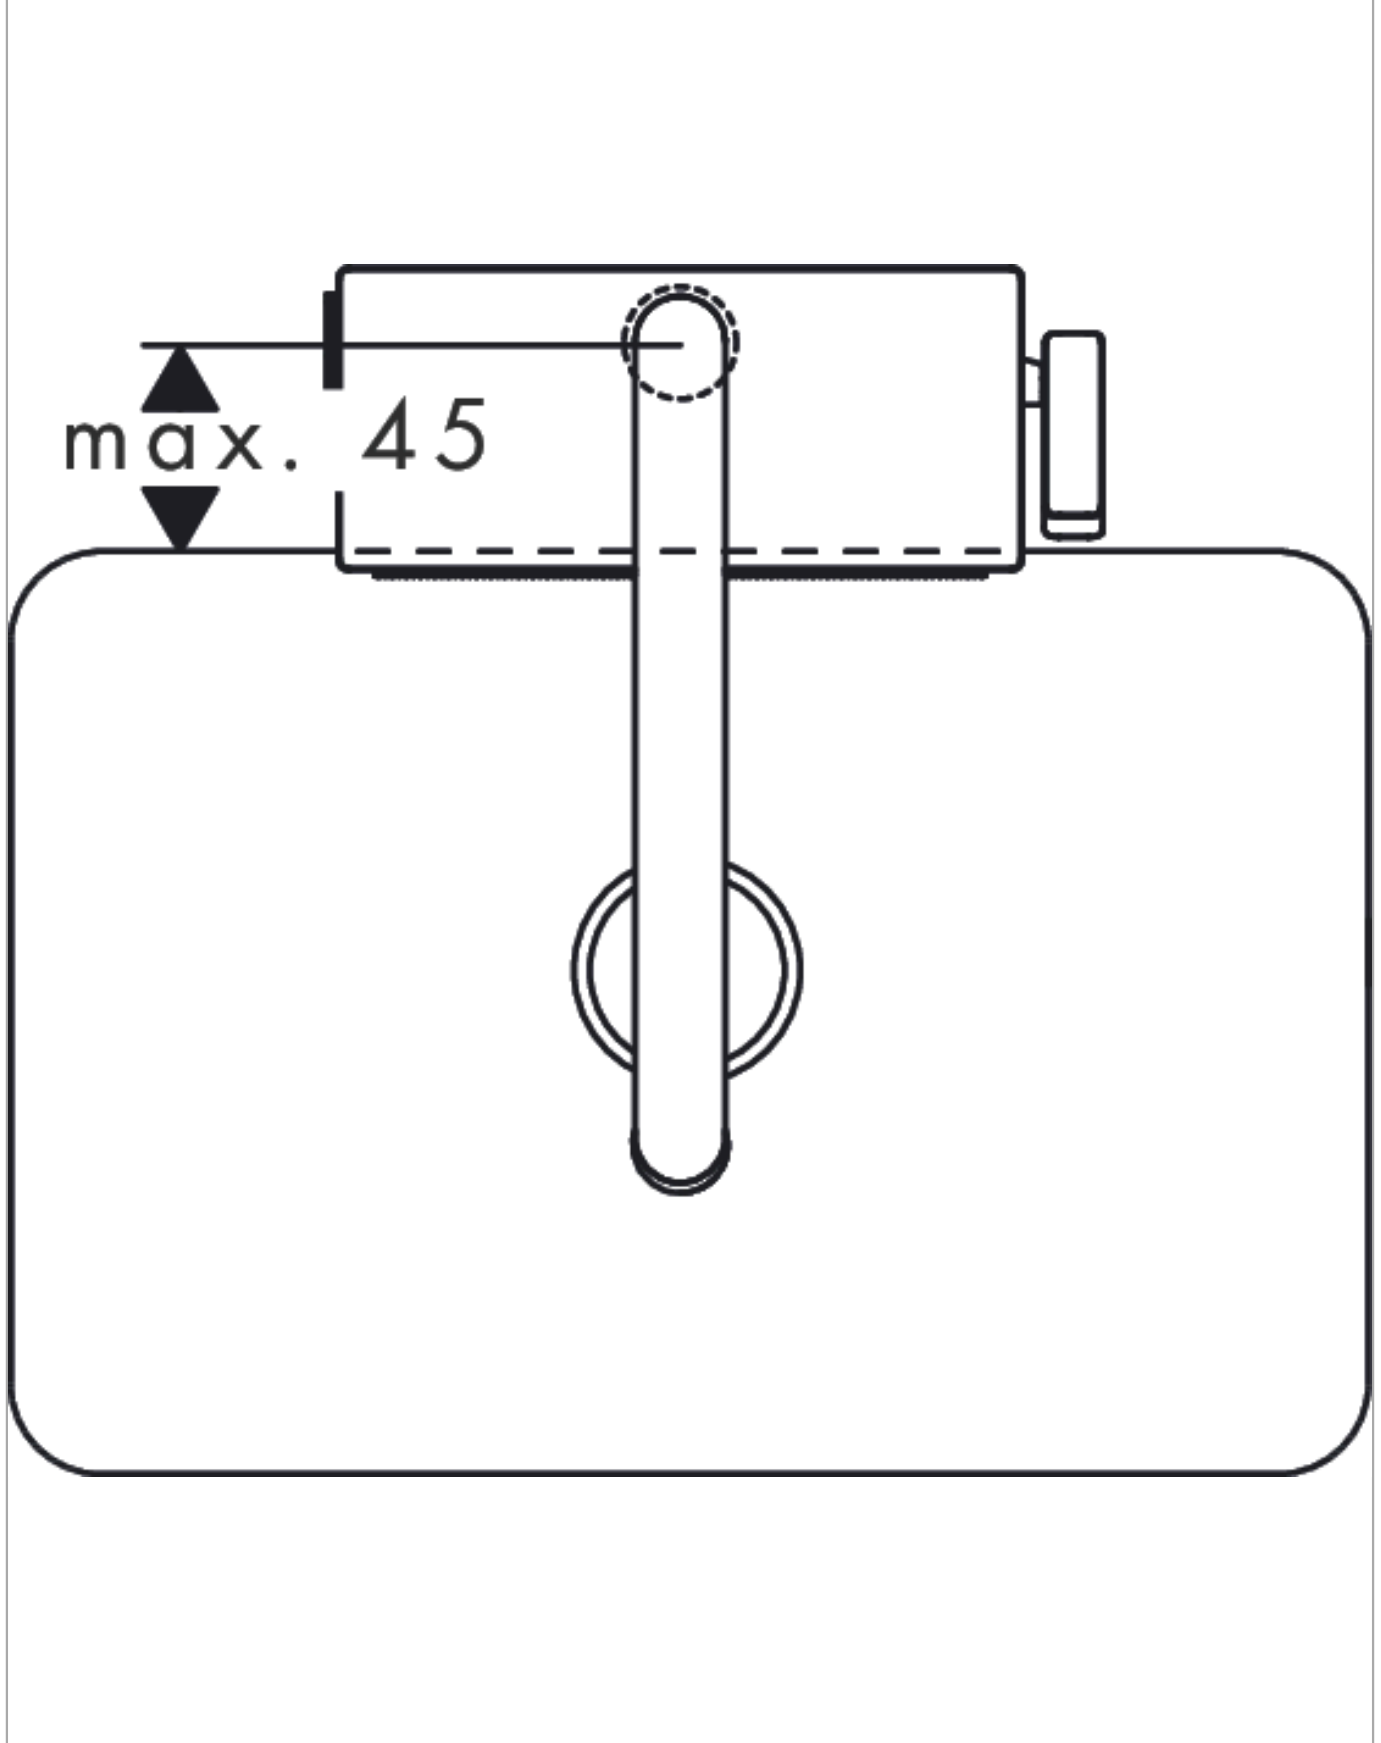

Aquno Select M81
Single lever kitchen mixer 170, pull-out spray, 3jet, sBox
Surfaces: **Chrome** Article Number: **73831000**

Installation examples