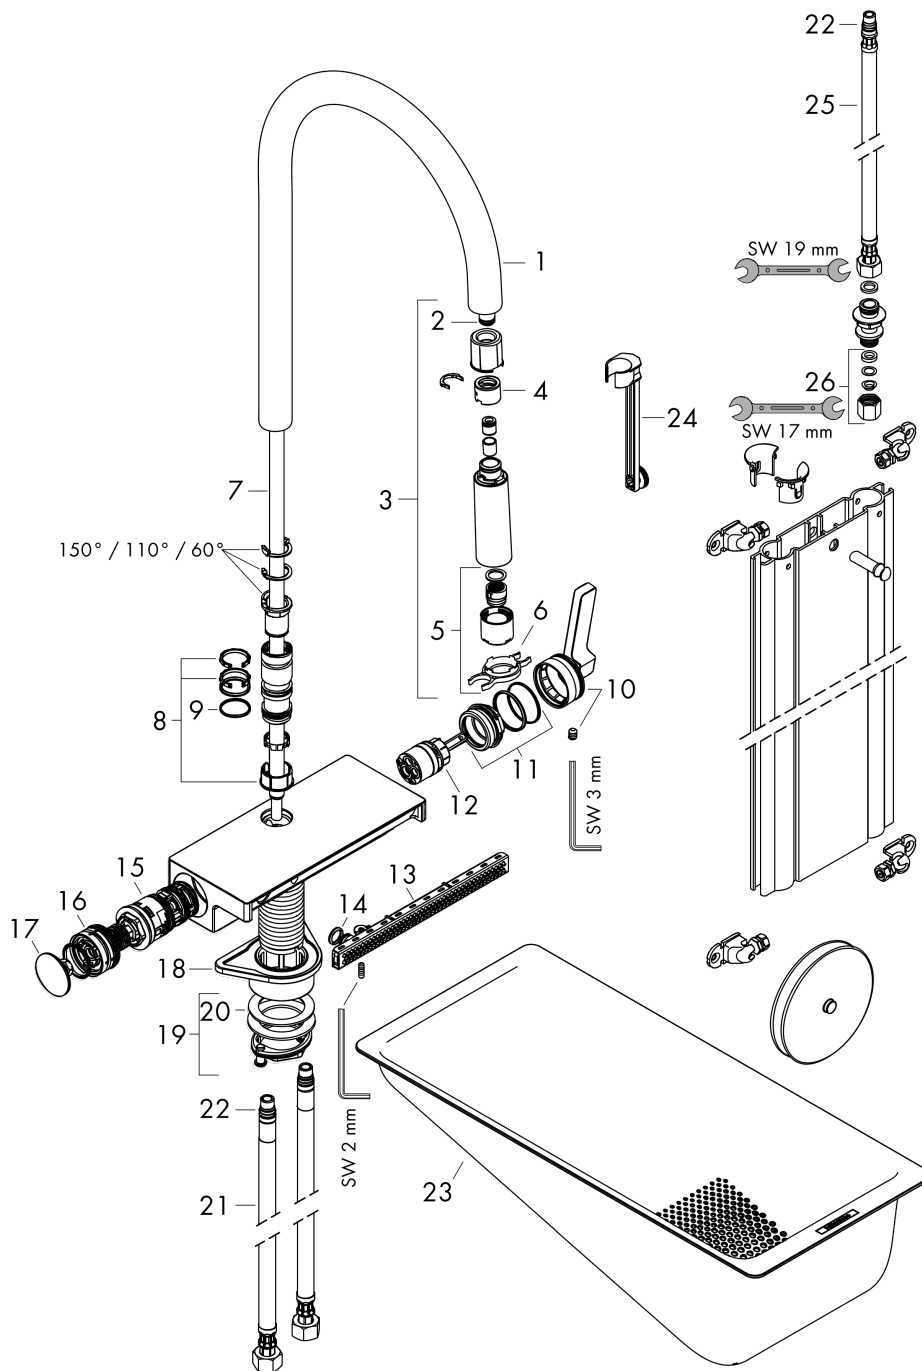

Installation examples

Aquno Select M81
Single lever kitchen mixer 170, pull-out spray, 3jet, sBox
 Surfaces: **Chrome** Article Number: **73831000**

Exploded Drawing

Year of production: >12/19

Aquno Select M81
Single lever kitchen mixer 170, pull-out spray, 3jet, sBox
 Surfaces: **Chrome** Article Number: **73831000**

Spare part list

Year of production: >12/19

Pos.	Description	Article Number	Price	PU
1	spout cpl.	93779000	-	1
2	O-ring 8x2	98112000	-	1
3	handspray	93778000	-	1
4	non return valve DW 10	96456000	-	1
5	spray former	93342000	-	1
6	service tool	95910000	-	1
7	hose	93754000	-	1
8	set of lever collars	98365000	-	1
9	O-ring 19x2	98426000	-	1
10	handle	93776000	-	1
11	nut	92926000	-	1
12	cartridge, assy	93183000	-	1
13	spray head cpl.	93781000	-	1
14	O-ring 10x2	98170000	-	1
15	selector assy	93558000	-	1
16	spring with sleeve	93782000	-	1
17	cover	93777000	-	1
18	support	97523000	-	1
19	fixing set (Ø 34)	95049000	-	1
20	lever collar	97548000	-	1
21	connection hose 900 mm M10x1 G3/8	93780000	-	1
22	O-ring 8x1,75	97827000	-	1
23	-	40963000	-	1
24	extension set	43333000	-	1
25	connection hose 450 mm M10x1 G3/8	96507000	-	1
26	squeezing connection	96099000	-	1