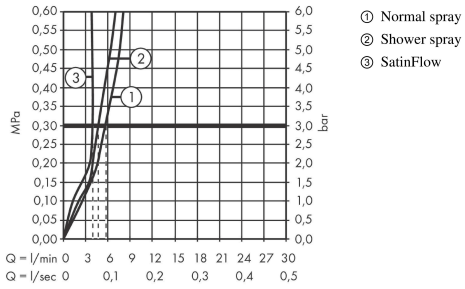

Aquno Select M81
Single lever kitchen mixer 170, pull-out spray, 3jet, sBox
 Surfaces: **Chrome** Article Number: **73831000**

Description

product features

- consists of: single lever kitchen mixer, hose box, multifunctional strainer
- ComfortZone 170
- swivel range adjustable in 3 steps 60°, 110° or 150°
- laminar spray, shower spray, SatinFlow
- change between SatinFlow and pull-out spray at the touch of a button
- lockable shower spray, spray returns through pressing spray diverter
- MagFit magnetic shower support
- connection dimension: DN15
- maximum flow rate at 3 bar: 6 l/min
- ceramic cartridge
- connection type: G 3/8 connections
- integrated non-return valve
- sBox for quiet, smooth and protected hose guidance in the cabinet, under the countertop
- tap hole with Ø 35 mm required, recommendation: the middle of tap hole drilling should be max. 45 mm from the back side of of the bowl

Technology

Design awards

reddot winner 2020
best of the best

Product image

Scale drawing

Aquno Select M81
Single lever kitchen mixer 170, pull-out spray, 3jet, sBox
 Surfaces: **Chrome** Article Number: **73831000**

Flowchart

The consumption was measured in combination with the appropriate fittings (thermostat/mixer/in-wall valve) to reflect actual application in practice.

Aquno Select M81
Single lever kitchen mixer 170, pull-out spray, 3jet, sBox
 Surfaces: **Chrome** Article Number: **73831000**