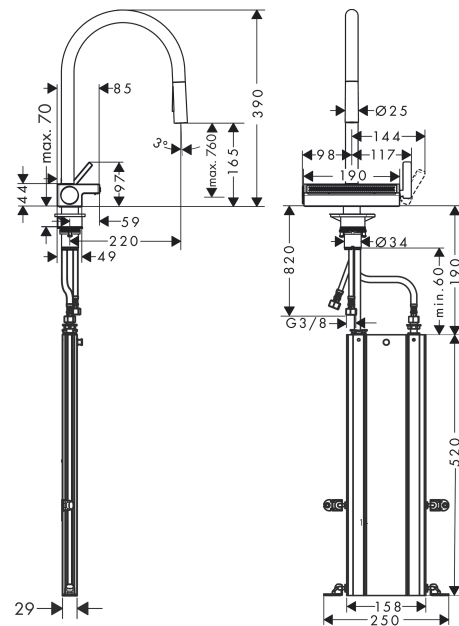

Scale drawing