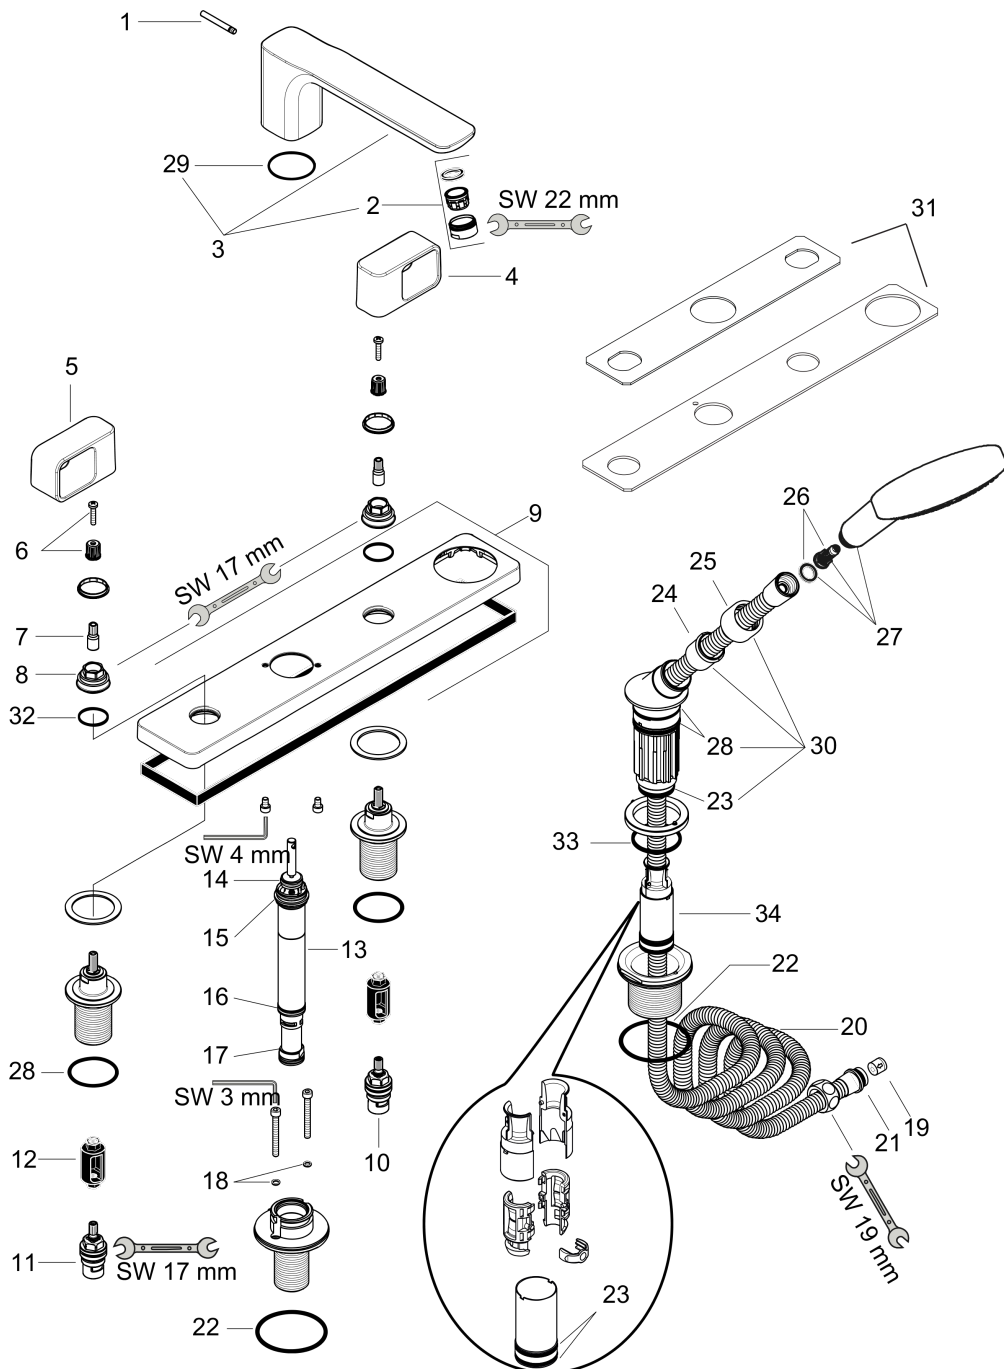

**AXOR Urquiola**  
**4-hole tile mounted bath mixer**  
 Surfaces: **Chrome** Article Number: **11445000**

**product features**

- consists of: 4-hole tile mounted bath mixer, hand shower, shower hose, shower holder
- projection 198 mm
- connection type: basic set
- spray type mixer: normal spray
- spray type hand shower: Rain, RainAir, WhirlAir
- maximum pull-out length of hand shower: 1.10 m
- maximum flow rate at 3 bar: 22 l/min
- min. operating pressure: 1 bar
- max. operating pressure: 10 bar
- ceramic valves hot/ cold 90°
- diverter with automatic resetting
- non-return valve
- connection dimension: DN15

## Exploded Drawing

Year of production: >01/17

**AXOR Urquiola**  
**4-hole tile mounted bath mixer**  
 Surfaces: **Chrome** Article Number: **11445000**

## Spare part list

Year of production: >01/17

Pos.		Article Number	Price	PU
1	diverter knob	98707000	-	1
2	aerator M24x1 (30 l/min)	96512000	-	1
3	spout cpl.	95616000	-	1
4	handle for cold water	95612000	-	1
5	handle for hot water	95611000	-	1
6	handle fixing set	98932000	-	1
7	adapter for handle	95615000	-	1
8	nut	95610000	-	1
9	escutcheon	95614000	-	1
10	shut off unit left closing	94008000	-	1
11	shut off unit right closing	94009000	-	1
12	adapter for handle	97409000	-	1
13	selector	96777000	-	1
14	O-ring 15x2,5	98131000	-	1
15	O-Ring 23x2,5	98183000	-	1
16	O-ring 20x2,5	92602000	-	1
17	O-ring 18x2,5	98139000	-	1
18	O-ring 5x1	98196000	-	1
19	set of non return valves DW 15	94074000	-	1
20	shower hose 2,00 m	94148000	-	1
21	O-ring 11x2	98127000	-	1
22	O-ring 58x3	98202000	-	1
23	O-Ring 28x2	98194000	-	1
24	insert for shower holder	96942000	-	1
25	nut	97584000	-	1
26	filter insert	97708000	-	1
27	handshower	26050000	-	1
28	O-ring 38x2,5	98198000	-	1
29	O-ring 39x1,5	98400000	-	1
30	shower holder, assy	95996000	-	1
31	mounting-set	39449000	-	1
32	O-ring 24x1,5	98434000	-	1
33	O-ring 54x3	98436000	-	1
34	hose brake	98656000	-	1