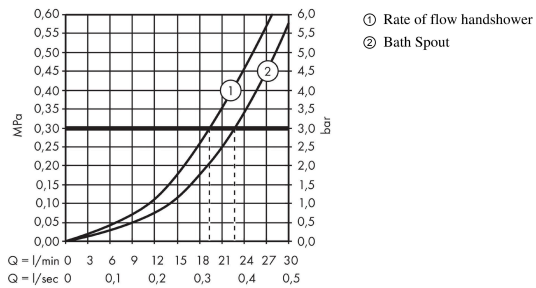

AXOR Urquiola
4-hole tile mounted bath mixer
Surfaces: **Chrome** Article Number: **11445000**

Flowchart