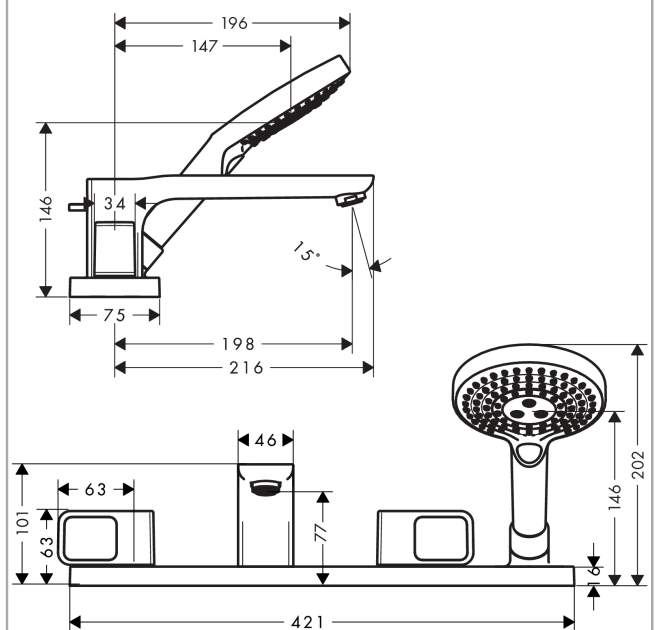

**AXOR Urquiola**  
**4-hole tile mounted bath mixer**  
 Surfaces: **Chrome** Article Number: **11445000**

**product features**

- consists of: 4-hole tile mounted bath mixer, hand shower, shower hose, shower holder
- projection 198 mm
- connection type: basic set
- spray type mixer: normal spray
- spray type hand shower: Rain, RainAir, WhirlAir
- maximum pull-out length of hand shower: 1.10 m
- maximum flow rate at 3 bar: 22 l/min
- min. operating pressure: 1 bar
- max. operating pressure: 10 bar
- ceramic valves hot/ cold 90°
- diverter with automatic resetting
- non-return valve
- connection dimension: DN15

**Technology**

**Product image**

**Scale drawing**

**AXOR Urquiola**  
**4-hole tile mounted bath mixer**  
 Surfaces: **Chrome** Article Number: **11445000**

## Spare part list

Year of production: >01/17

Pos.		Article Number	Price	PU
1	diverter knob	98707000	-	1
2	aerator M24x1 (30 l/min)	96512000	-	1
3	spout cpl.	95616000	-	1
4	handle for cold water	95612000	-	1
5	handle for hot water	95611000	-	1
6	handle fixing set	98932000	-	1
7	adapter for handle	95615000	-	1
8	nut	95610000	-	1
9	escutcheon	95614000	-	1
10	shut off unit left closing	94008000	-	1
11	shut off unit right closing	94009000	-	1
12	adapter for handle	97409000	-	1
13	selector	96777000	-	1
14	O-ring 15x2,5	98131000	-	1
15	O-Ring 23x2,5	98183000	-	1
16	O-ring 20x2,5	92602000	-	1
17	O-ring 18x2,5	98139000	-	1
18	O-ring 5x1	98196000	-	1
19	set of non return valves DW 15	94074000	-	1
20	shower hose 2,00 m	94148000	-	1
21	O-ring 11x2	98127000	-	1
22	O-ring 58x3	98202000	-	1
23	O-Ring 28x2	98194000	-	1
24	insert for shower holder	96942000	-	1
25	nut	97584000	-	1
26	filter insert	97708000	-	1
27	handshower	26050000	-	1
28	O-ring 38x2,5	98198000	-	1
29	O-ring 39x1,5	98400000	-	1
30	shower holder, assy	95996000	-	1
31	mounting-set	39449000	-	1
32	O-ring 24x1,5	98434000	-	1
33	O-ring 54x3	98436000	-	1
34	hose brake	98656000	-	1