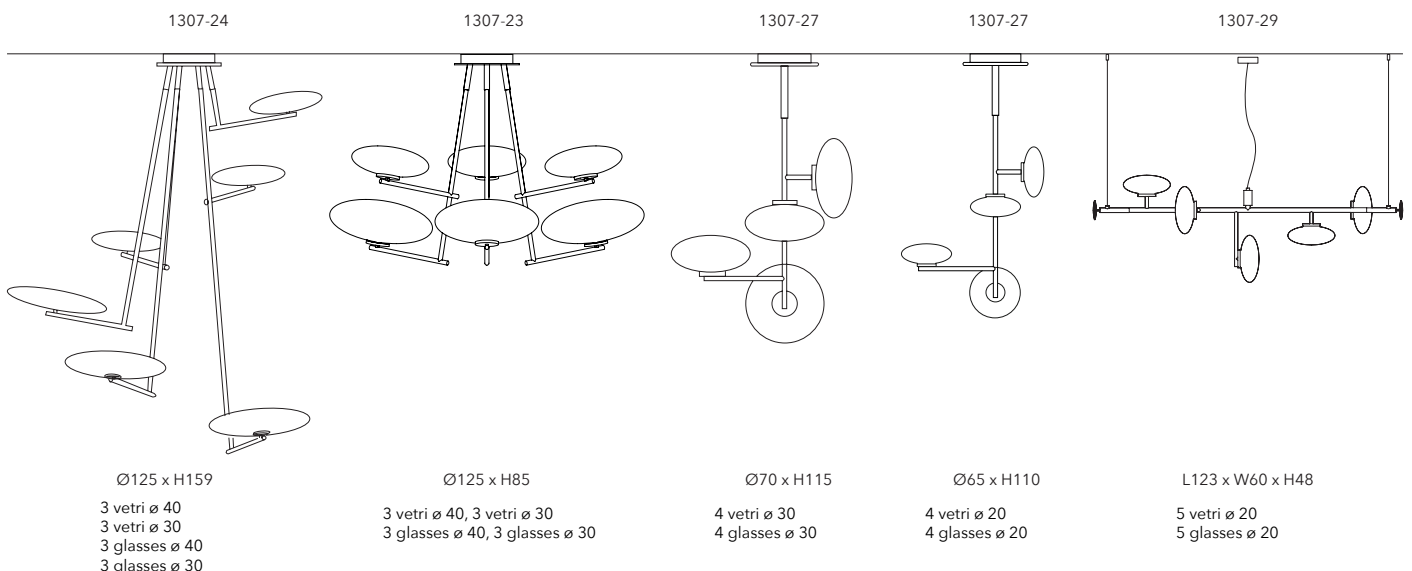

### 1307-29 HORIZONTAL

Mounting: Sospensione / Suspension

Environment: Indoor - IP20

Materials: Bronzo e Metallo / Bronze and Metal

Voltage: 230V 50/60Hz

Source: 5 x 6W - 3000K

Lumen: /

Dimming: Dimmable phase cut