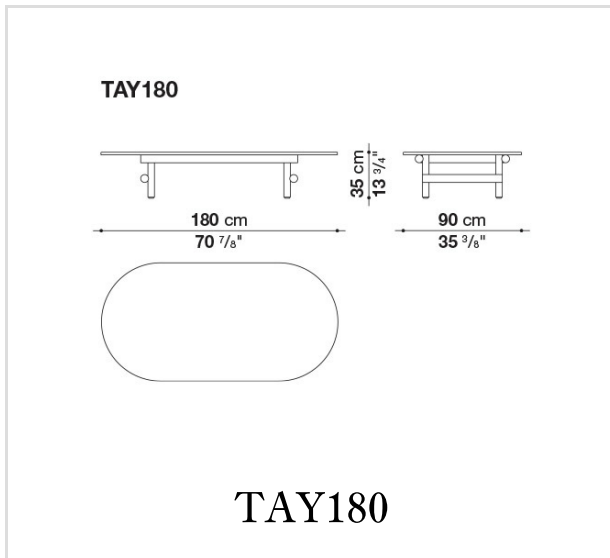

PES fabric coated on one side in PU

Technical drawings

B&B Italia reserves the right to make technological and aesthetic improvements to its models, including changes to the sizes and materials, without notice. The technical drawings do not define the details of the product. The measurements shown are indicative and may undergo changes. In particular, the dimensions relevant to the padded parts are subject to usage tolerances over time caused by the normal adjustment of the padding. For the specific information, please contact the dealer closest to you.