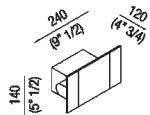

Wall mounted tap with vertical flow for bathtub
 ASEN0912VSN

design Gwenael Nicolas, Curiosity, 2008

Wall mounted tap for bathtub.

Finishes

Black anodised

Materials

Aluminium

Wall mounted tap with vertical flow for bathtub

Height:	14 cm	5" 1/2 inches
Width:	24 cm	9" 1/2 inches
Depth:	12 cm	4" 3/4 inches