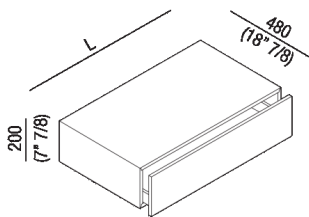

One-drawer storage unit, depth 48 cm (18" 7/8)  
 AFXMO151\_5\_

design Benedini Associati, 2002

One-drawer storage unit, depth 48 cm (18" 7/8)

Height:	20 cm	7" 7/8 inches
Depth:	48 cm	18" 7/8 inches

**Materials**

Wood

Note: It is available with width from 40 to 120 cm.