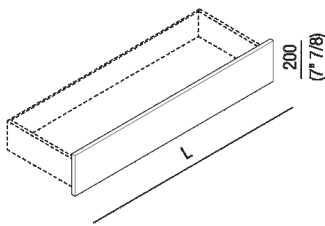

Drawer front

ALF2\_

design Benedini Associati, 2015

**Materials**

Wood

The front of the drawers have fixed measurements: 40, 60, 80, 100 and 120 cm (15"3/7, 23"5/8, 31"1/2, 39"3/8 and 47"1/4). All the fronts are supported by a MDF panel lacquered dark grey.

Height: 20 cm 7" 7/8 inches