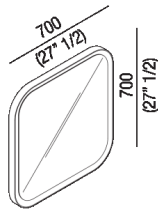

Square mirror with painted frame, with
 internal LED lighting
 AMEM865_L

design Benedini Associati, 2010

Finishes

-  White painted
-  Black lacquered

Materials

-  MDF

Square mirror with white or black lacquered frame with internal LED lighting. Mirror is fixed to the wall by means of screws and wall plugs.

Width:	70 cm	27" 1/2 inches
Length:	70 cm	27" 1/2 inches
Depth:	4 cm	1" 37/64 inches

Note: 44W - 220V - CE - F

Main dimensions