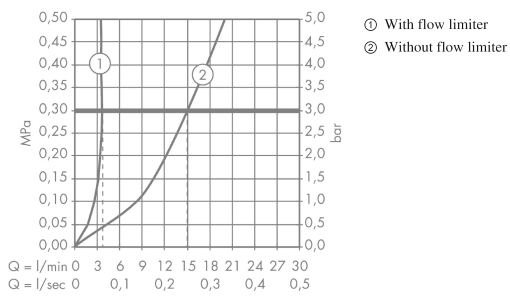

AXOR Massaud
Single lever basin mixer 220 for wash bowls with waste set
 Surfaces: **Chrome** Article Number: **18020000**

Flowchart

AXOR Massaud
Single lever basin mixer 220 for wash bowls with waste set
 Surfaces: **Chrome** Article Number: **18020000**

Exploded Drawing

Year of production: >07/16

AXOR Massaud
Single lever basin mixer 220 for wash bowls with waste set
 Surfaces: **Chrome** Article Number: **18020000**

Spare part list

Year of production: >07/16