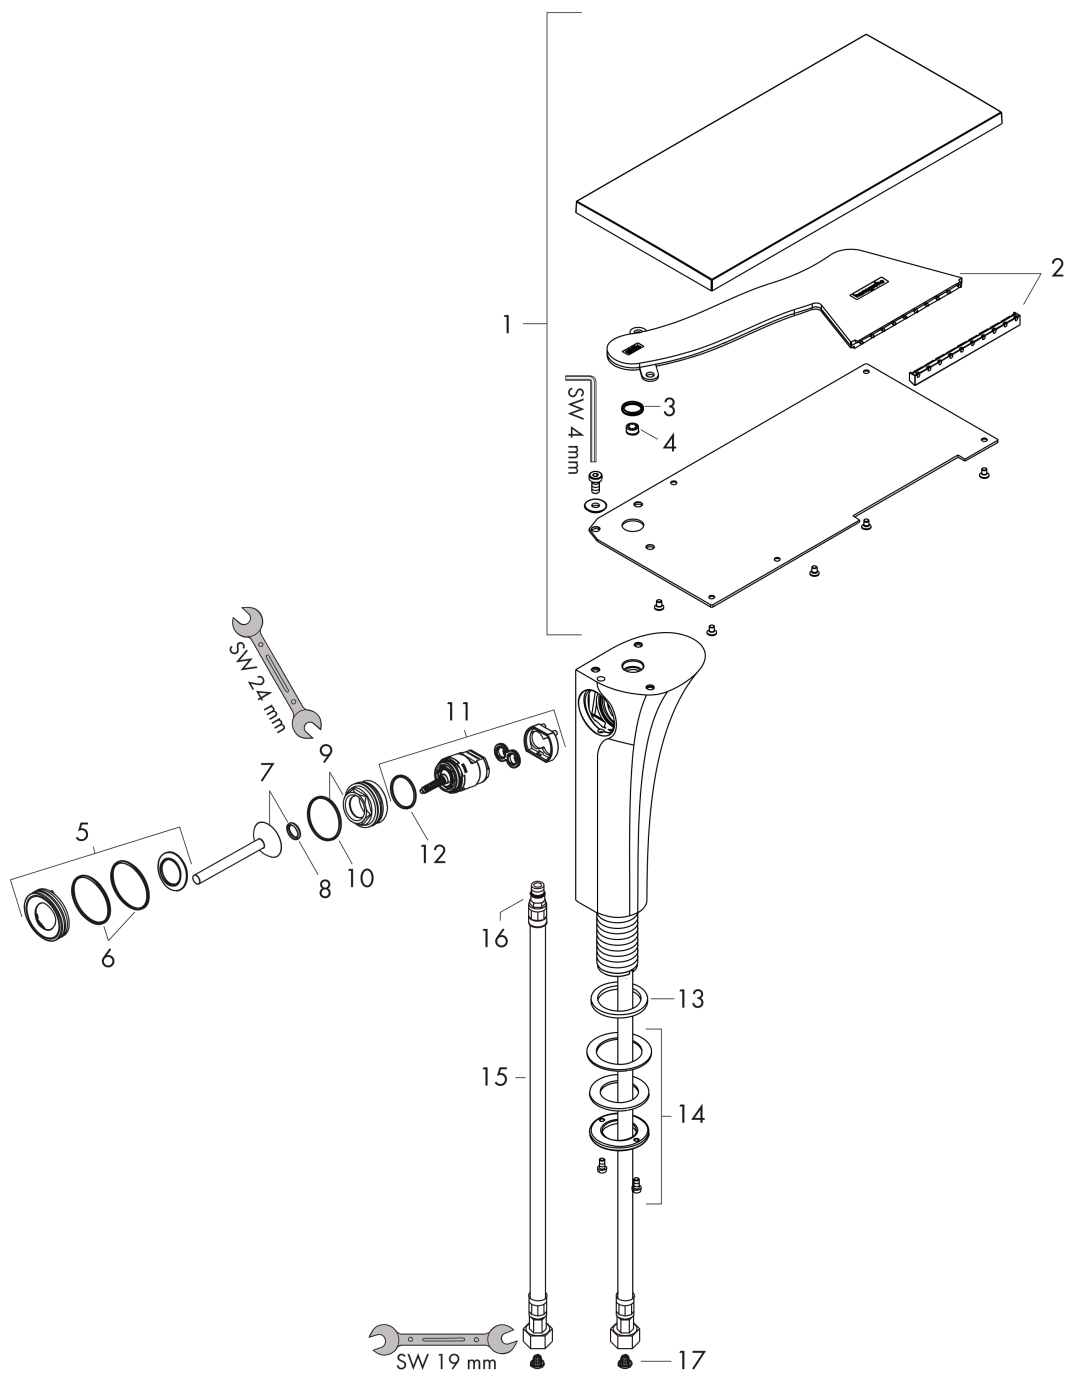

AXOR Massaud
Single lever basin mixer 220 for wash bowls with waste set
 Surfaces: **Chrome** Article Number: **18020000**

Flowchart

AXOR Massaud
Single lever basin mixer 220 for wash bowls with waste set
 Surfaces: **Chrome** Article Number: **18020000**

Exploded Drawing

Year of production: >07/16

AXOR Massaud
Single lever basin mixer 220 for wash bowls with waste set
 Surfaces: **Chrome** Article Number: **18020000**

Spare part list

Year of production: >07/16

Pos.		Article Number	Price	PU
1	spout cpl.	98652000	-	1
2	spray former	97445000	-	1
3	O-ring 12x2	98214000	-	1
4	flow limiter (4 l/min)	98465000	-	1
5	escutcheon	92989000	-	1
6	O-ring 35x1,5	92114000	-	1
7	handle	92490000	-	1
8	O-ring 9x2	98119000	-	1
9	nut	95667000	-	1
10	O-ring 30x1,5	98433000	-	1
11	cartridge, assy	96339000	-	1
12	O-ring 21,95x1,78	95169000	-	1
13	flat seal	98749000	-	1
14	fixing set (Ø 32)	13961000	-	1
15	connection hose 900 mm M8x0,75 G3/8	95372000	-	1
16	O-ring 7x1,5	98422000	-	1
17	filter	97973000	-	1
a	waste	50001000	-	1
b	fixation extension 35 mm	13898000	-	1
c	service tool for disassembling the handle	92124000	-	1
d	sealing set	95581000	-	1