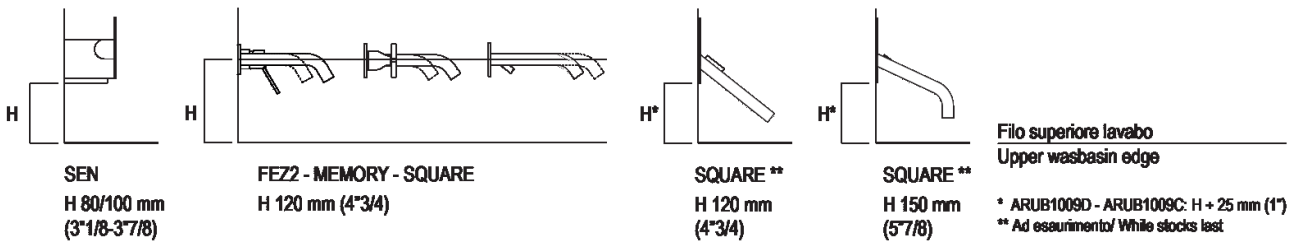

Note: The washbasin can be delivered also in stone or marble types on demand, price to be calculated. The above measurements refer to the Cristalplant® biobased version, for the marble version the measurements are: Base: 33.5 x 14.5 cm - 12" 63/64 x 5" 5/16 Weight: 31 kg - 68 lbsPackaging: 24 x 43 x 87 cm - 9" 27/32 x 16" 59/64 x 34" 1/4Gross weight: 41 kg - 90 lbs

Main dimensions

Tap position, recommended height

POSIZIONE RUBINETTERIA / TAP POSITION

Altezza consigliata / Recommended height

Installation notes: wall mounted tap

Scarico per sifone a bottiglia
Drain for bottle trap