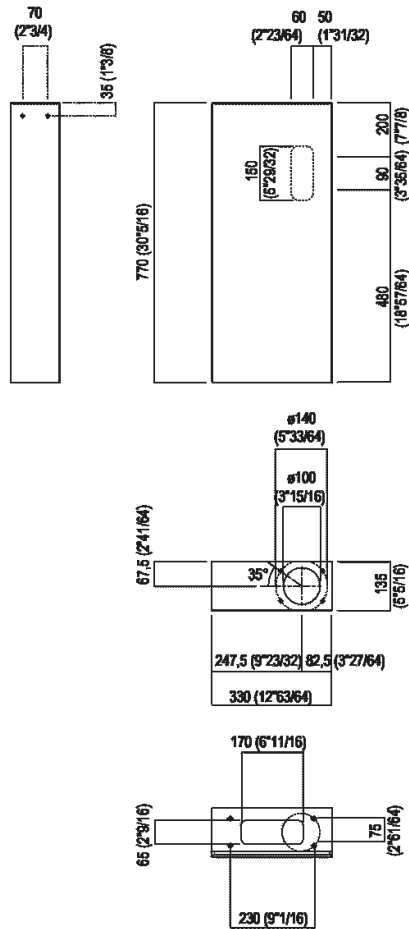

Washbasin support for wall drainage with column on the left of the basin
 ACER1073_ + ACER1126MS_

design Patricia Urquiola, 2017

Washbasin in Cristalplant® biobased or marble.

Materials

-  Cristalplant® biobased
-  Marble
-  Wood

Height:	77 cm	30" 5/16 inches
Width:	13.5 cm	5" 5/16 inches
Weight:	16 kg	35 lbs
Depth:	33 cm	12" 63/64 inches
Packaging:	24 x 43 x 87 cm	9" 27/32 x 16" 59/64 x 34" 1/4 inches
Total weight:	20 kg	44 lbs

Note: The washbasin can be delivered also in stone or marble types on demand, price to be calculated. The above measurements refer to the Cristalplant® biobased version, for the marble version the measurements are: Base: 33.5 x 14.5 cm - 12" 63/64 x 5" 5/16 Weight: 31 kg - 68 lbsPackaging: 24 x 43 x 87 cm - 9" 27/32 x 16" 59/64 x 34" 1/4Gross weight: 41 kg - 90 lbs

Main dimensions

Tap position, recommended height

POSIZIONE RUBINETTERIA / TAP POSITION

Altezza consigliata / Recommended height

Installation notes: wall mounted tap

Scarico per sifone a bottiglia
Drain for bottle trap