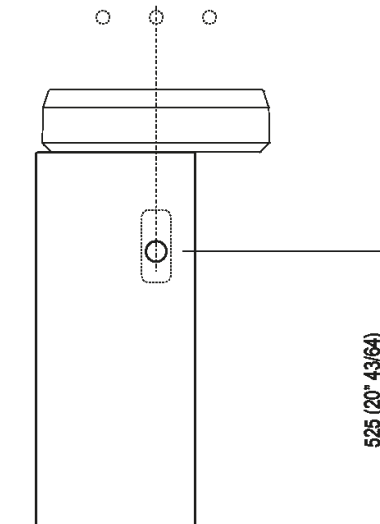

Height:	77 cm	30" 5/16 inches
Width:	13.5 cm	5" 5/16 inches
Weight:	16 kg	35 lbs
Depth:	33 cm	12" 63/64 inches
Packaging:	24 x 43 x 87 cm	9" 27/32 x 16" 59/64 x 34" 1/4 inches
Total weight:	20 kg	44 lbs

Note: The washbasin can be delivered also in stone or marble types on demand, price to be calculated. The above measurements refer to the Cristalplant® biobased version, for the marble version the measurements are: Base: 33.5 x 14.5 cm - 12" 63/64 x 5" 5/16 Weight: 31 kg - 68 lbsPackaging: 24 x 43 x 87 cm - 9" 27/32 x 16" 59/64 x 34" 1/4Gross weight: 41 kg - 90 lbs

Main dimensions

Tap position, recommended height

POSIZIONE RUBINETTERIA / TAP POSITION

Altezza consigliata / Recommended height

Installation notes: wall mounted tap

Scarico per sifone a bottiglia
Drain for bottle trap