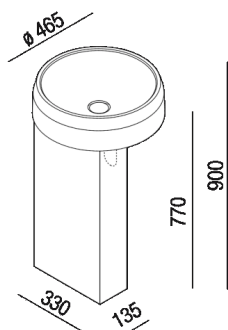

Washbasin support for wall drainage with column on the left of the basin
 ACER1073_ + ACER1126MS_

design Patricia Urquiola, 2017

Washbasin in Cristalplant® biobased or marble.

Materials

-  Cristalplant® biobased
-  Marble
-  Wood

Height:	77 cm	30" 5/16 inches
Width:	13.5 cm	5" 5/16 inches
Weight:	16 kg	35 lbs
Depth:	33 cm	12" 63/64 inches
Packaging:	24 x 43 x 87 cm	9" 27/32 x 16" 59/64 x 34" 1/4 inches
Total weight:	20 kg	44 lbs

Note: The washbasin can be delivered also in stone or marble types on demand, price to be calculated. The above measurements refer to the Cristalplant® biobased version, for the marble version the measurements are: Base: 33.5 x 14.5 cm - 12" 63/64 x 5" 5/16 Weight: 31 kg - 68 lbsPackaging: 24 x 43 x 87 cm - 9" 27/32 x 16" 59/64 x 34" 1/4Gross weight: 41 kg - 90 lbs

Main dimensions

Tap position, recommended height

POSIZIONE RUBINETTERIA / TAP POSITION

Altezza consigliata / Recommended height

Installation notes: wall mounted tap

Scarico per sifone a bottiglia
Drain for bottle trap