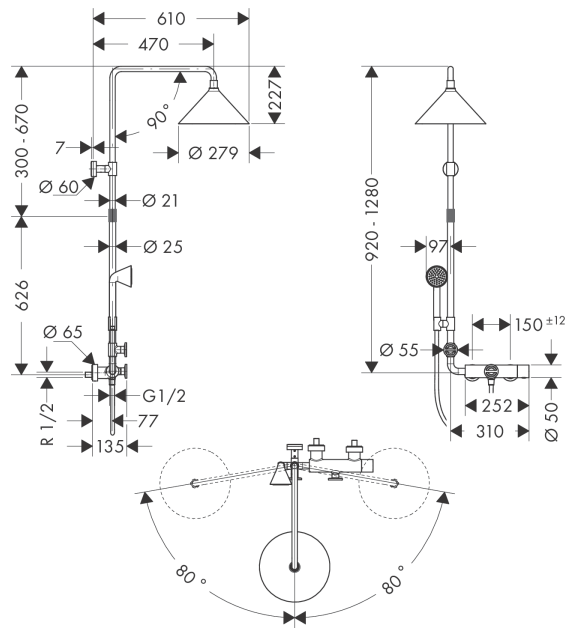

### product features

- consists of: overhead shower, hand shower, shower thermostat, shower hose, slider, shower bar
- overhead shower Raindance Select S 240 2jet
- shower head size overhead shower: 279 mm
- spray type overhead shower: Rain, RainAir
- convenient diversion via Select button
- ball-joint: overhead shower angle adjustable
- spray type hand shower: Rain
- individually height adjustable shower head with easy-to-use twist lock. Adjustment 300 mm
- flow rate RainAir spray (at 3 bar): 14 l/min
- flow rate Rain spray (at 3 bar): 15 l/min
- minimum flow pressure: 1 bar
- shower bar diameter: 25 mm
- height-adjustable hand shower holder
- shower arm length overhead shower: 470 mm
- swivel shower arm
- safety lock at 40° C
- adjustable hot water limitation
- outlets controlled via turning handle
- suitable for continuous flow water heaters
- mounting type: exposed installation
- connection dimension DN15
- connection thread G ½
- centre distance 150 ± 12 mm

### Technology

**AXOR Showers/Front**  
**Showerpipe with thermostat and overhead shower 240 2jet**  
 Surfaces: **Chrome** Article Number: **26020000**

**Product image**

**Scale drawing**

**Flowchart**

**AXOR Showers/Front**  
**Showerpipe with thermostat and overhead shower 240 2jet**  
 Surfaces: **Chrome** Article Number: **26020000**