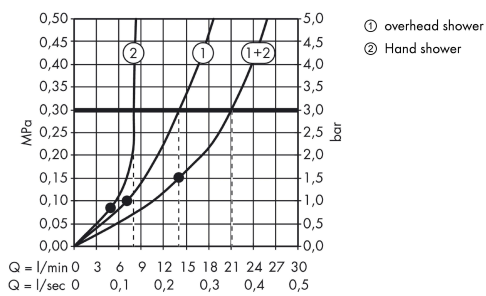

AXOR Showers/Front
Showerpipe with thermostat and overhead shower 240 2jet
Surfaces: **Chrome** Article Number: **26020000**

Product image

Scale drawing

Flowchart