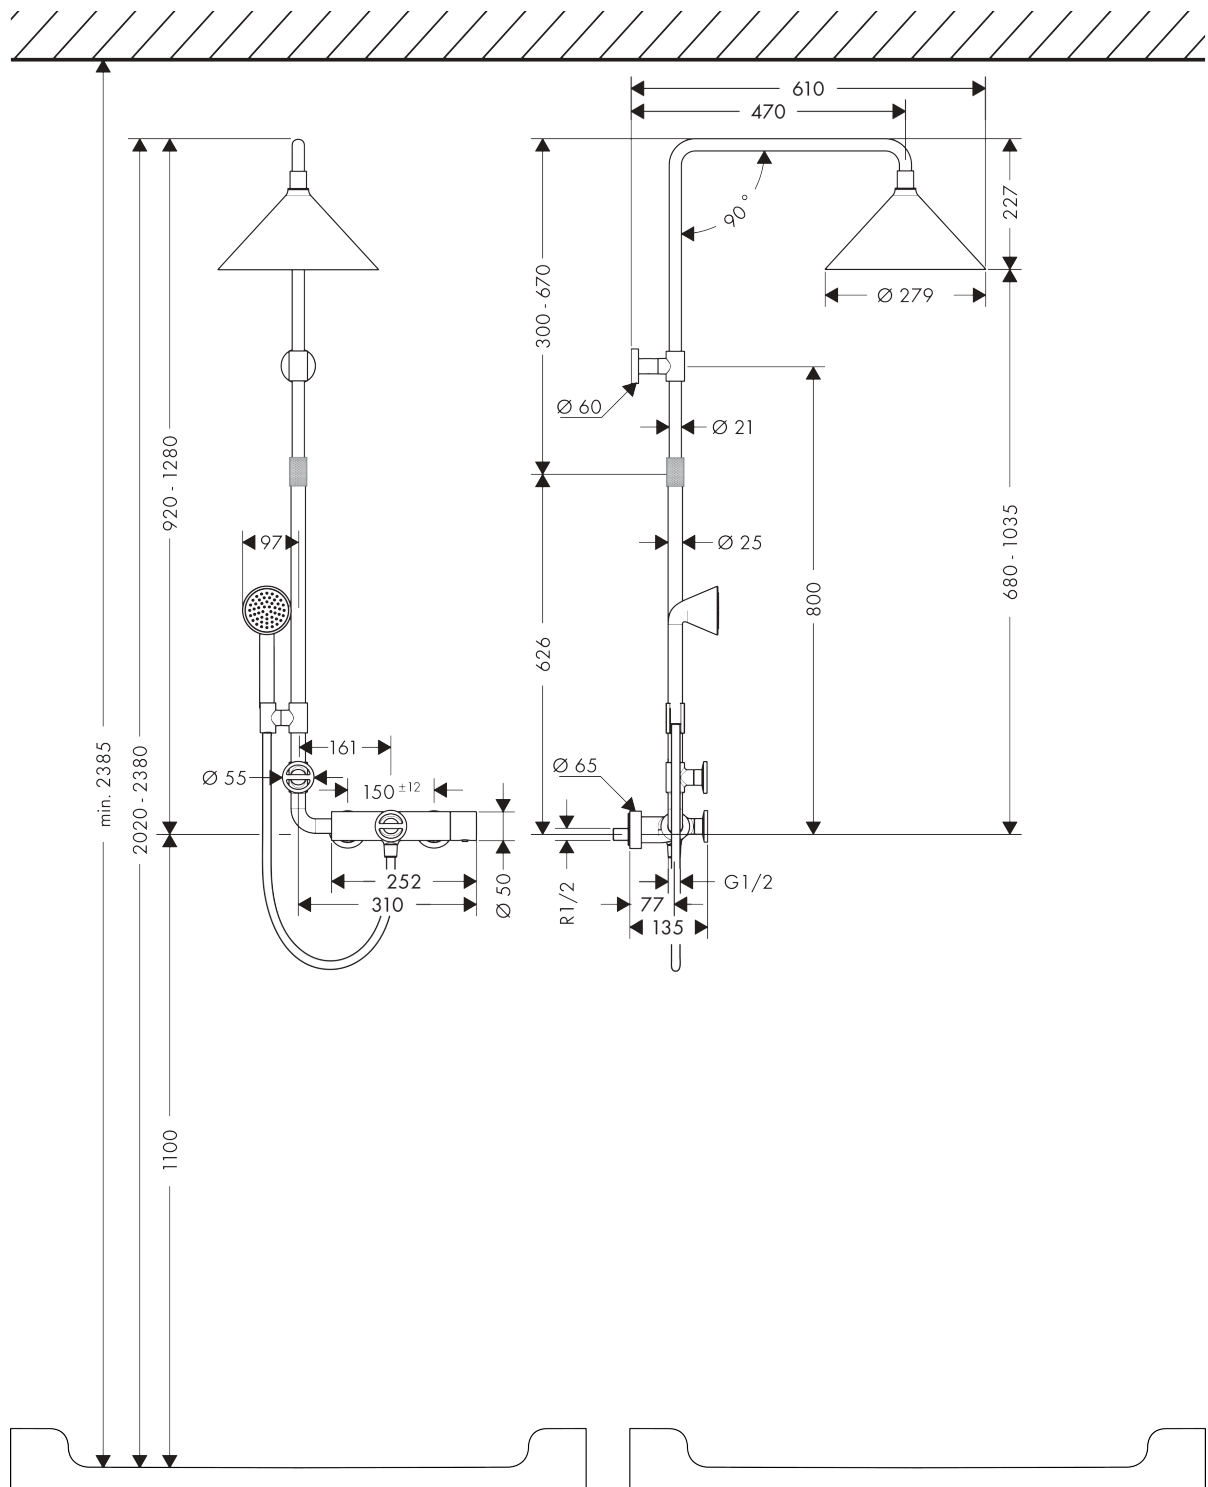

**AXOR Showers/Front**  
**Showerpipe with thermostat and overhead shower 240 2jet**  
 Surfaces: **Chrome** Article Number: **26020000**

### product features

- consists of: overhead shower, hand shower, shower thermostat, shower hose, slider, shower bar
- overhead shower Raindance Select S 240 2jet
- shower head size overhead shower: 279 mm
- spray type overhead shower: Rain, RainAir
- convenient diversion via Select button
- ball-joint: overhead shower angle adjustable
- spray type hand shower: Rain
- individually height adjustable shower head with easy-to-use twist lock. Adjustment 300 mm
- flow rate RainAir spray (at 3 bar): 14 l/min
- flow rate Rain spray (at 3 bar): 15 l/min
- minimum flow pressure: 1 bar
- shower bar diameter: 25 mm
- height-adjustable hand shower holder
- shower arm length overhead shower: 470 mm
- swivel shower arm
- safety lock at 40° C
- adjustable hot water limitation
- outlets controlled via turning handle
- suitable for continuous flow water heaters
- mounting type: exposed installation
- connection dimension DN15
- connection thread G ½
- centre distance 150 ± 12 mm

### Technology

**AXOR Showers/Front**  
**Showerpipe with thermostat and overhead shower 240 2jet**  
 Surfaces: **Chrome** Article Number: **26020000**

**Product image**

**Scale drawing**

**Flowchart**

**AXOR Showers/Front**  
**Showerpipe with thermostat and overhead shower 240 2jet**  
 Surfaces: **Chrome** Article Number: **26020000**

## Installation examples

**AXOR Showers/Front**  
**Showerpipe with thermostat and overhead shower 240 2jet**  
 Surfaces: **Chrome**    Article Number: **26020000**

**Exploded Drawing**

Year of production: >11/13