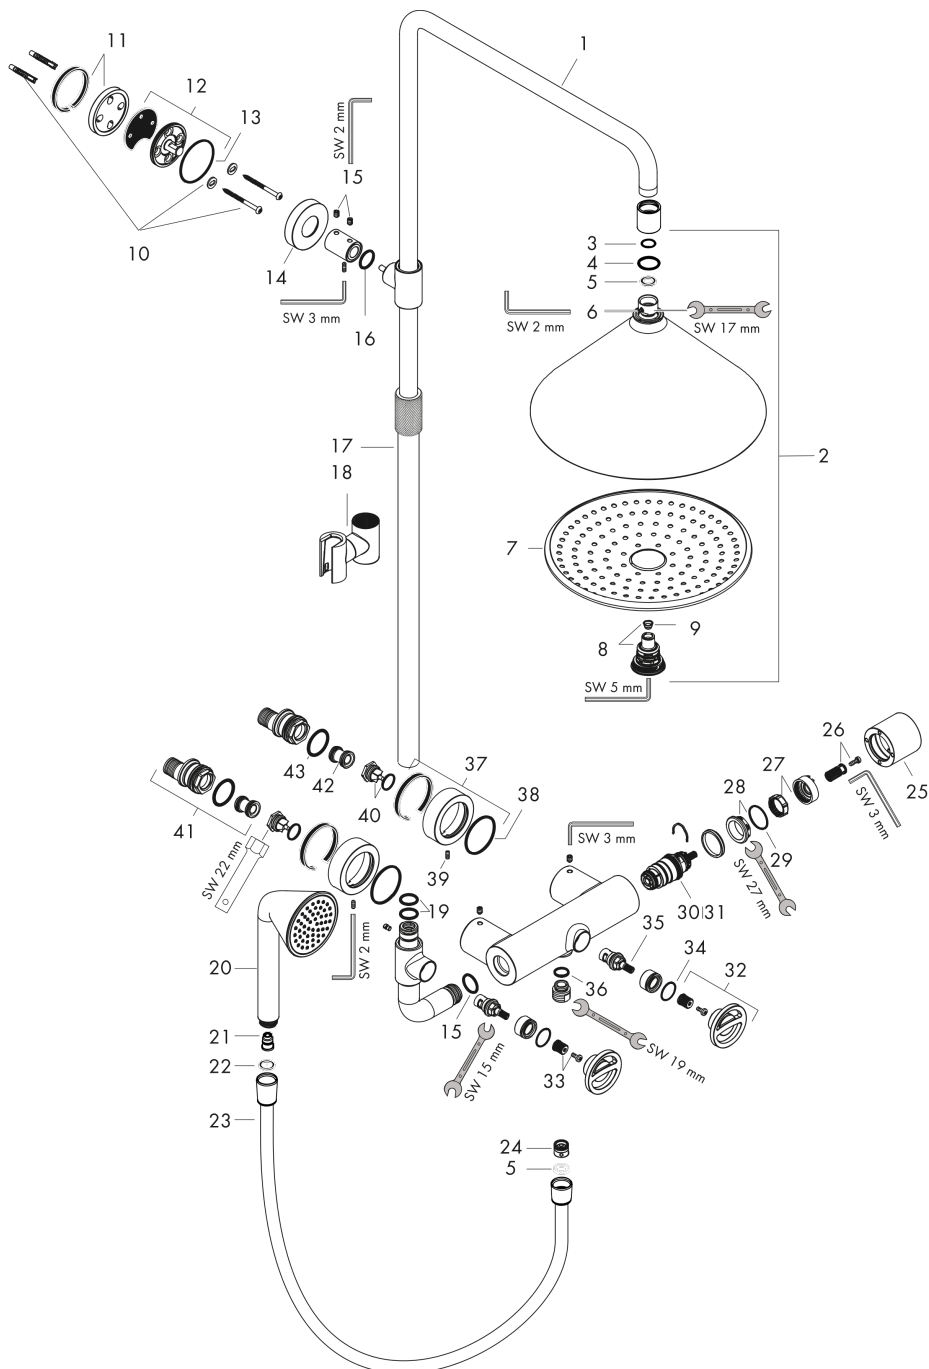

AXOR Showers/Front
Showerpipe with thermostat and overhead shower 240 2jet
Surfaces: **Chrome**   Article Number: **26020000**

Exploded Drawing

Year of production: >11/13

AXOR Showers/Front
Showerpipe with thermostat and overhead shower 240 2jet
Surfaces: **Chrome** Article Number: **26020000**

Spare part list

Year of production: >11/13

Pos.		Article Number	Price	PU
1	shower arm	92242000	-	1
2	head shower	26022000	-	1
3	O-Ring 21x3	98182000	-	1
4	O-ring 27x3	92503000	-	1
5	seal	98058000	-	1
6	hollow set screw M4x6	97767000	-	1
7	spray body	92192000	-	1
8	selector assy	92387000	-	1
9	filter	97735000	-	1
10	mounting set	96179000	-	1
11	tile-matching-disk	95239000	-	1
12	wall flange	95688000	-	1
13	O-Ring 50x2	98187000	-	1
14	escutcheon Ø 60 mm	92229000	-	1
15	hollow set screw M6x8	97810000	-	1
16	O-ring 20x2,5	92602000	-	1
17	pipe	92243000	-	1
18	support, assy	95480000	-	1
19	O-ring 17x2,5	98387000	-	1
20	handshower	26025000	-	1
21	flow limiter (9 l/min)	95659000	-	1
22	filter packing	94246000	-	1
23	shower hose Isiflex'B 1,60 m	28276000	-	1
24	non return valve	97980000	-	1
25	handle for thermostat	92231000	-	1
26	handle fixing set	98290000	-	1
27	safety set	92232000	-	1
28	nut	98913000	-	1
29	O-ring 26x1,5	98390000	-	1
30	thermostat cartridge	98282000	-	1
31	cartridge for exchanged connections	92373000	-	1
32	handle	92233000	-	1
33	handle fixing set	98932000	-	1
34	O-ring 21x1,5	98219000	-	1