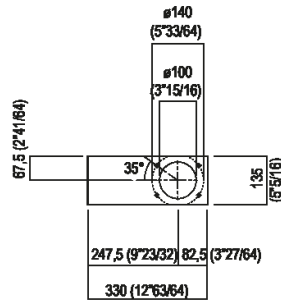

Height:	77 cm	30" 5/16 inches
Width:	13.5 cm	5" 5/16 inches
Weight:	16 kg	35 lbs
Depth:	33 cm	12" 63/64 inches
Packaging:	24 x 43 x 87 cm	9" 27/32 x 16" 59/64 x 34" 1/4 inches
Total weight:	20 kg	44 lbs

Note: The washbasin can be delivered also in stone or marble types on demand, price to be calculated. The above measurements refer to the Cristalplant® biobased version, for the marble version the measurements are: Base: 33.5 x 14.5 cm - 12" 63/64 x 5" 5/16 Weight: 31 kg - 68 lbsPackaging: 24 x 43 x 87 cm - 9" 27/32 x 16" 59/64 x 34" 1/4Gross weight: 41 kg - 90 lbs

Materials

-  Cristalplant® biobased
-  Marble
-  Wood

Main dimensions

Installation notes: floor-mounted tap

		A	B	C	D
FEZZ	AFEZ004	230 (12"19/32)	148 (5"53/64)	162 (6"3/8)	326 (12"53/64)
	ARUB146	230 (12"19/32)	148 (5"53/64)	162 (6"3/8)	326 (12"53/64)
MEMORY	AMEM323	230 (12"19/32)	148 (5"53/64)	162 (6"3/8)	326 (12"53/64)
	ARUB1092	230 (12"19/32)	148 (5"53/64)	162 (6"3/8)	326 (12"53/64)
SEN	ASEN0962N	190 (10"45/64)	108 (4"1/4)	122 (4"51/64)	268 (10"35/64)
SQUARE	ARUB1096	190 (10"45/64)	108 (4"1/4)	122 (4"51/64)	268 (10"35/64)
	ARUB1020*	190 (10"45/64)	108 (4"1/4)	122 (4"51/64)	268 (10"35/64)