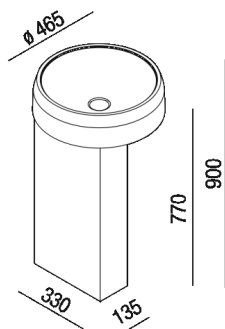

Washbasin support in Cristalplant® biobased for floor drainage with column on the left of the basin

ACER1073_ + ACER1126FS_

design Patricia Urquiola, 2017

Washbasin in Cristalplant® biobased or marble.

Washbasin support in Cristalplant® biobased or in white Carrara marble, grey Carnico marble, black Marquina marble, green Alpi marble or dark Emperador marble for floor drainage with column on the left of the basin, with (ACER1126FSF_) or without (ACER1126FS0_) holes on the side for the shelf or storage unit. The waste trap (.MET0519) must be installed.

Height:	77 cm	30" 5/16 inches
Width:	13.5 cm	5" 5/16 inches
Weight:	16 kg	35 lbs
Depth:	33 cm	12" 63/64 inches
Packaging:	24 x 43 x 87 cm	9" 27/32 x 16" 59/64 x 34" 1/4 inches
Total weight:	20 kg	44 lbs

Note: The washbasin can be delivered also in stone or marble types on demand, price to be calculated. The above measurements refer to the Cristalplant® biobased version, for the marble version the measurements are: Base: 33.5 x 14.5 cm - 12" 63/64 x 5" 5/16 Weight: 31 kg - 68 lbsPackaging: 24 x 43 x 87 cm - 9" 27/32 x 16" 59/64 x 34" 1/4Gross weight: 41 kg - 90 lbs

Materials

-  Cristalplant® biobased
-  Marble
-  Wood

Main dimensions

Installation notes: floor-mounted tap

		A	B	C	D
FEZZ	AFEZ004	230 (12"19/32)	148 (5"53/64)	162 (6"3/8)	326 (12"53/64)
	ARUB146	230 (12"19/32)	148 (5"53/64)	162 (6"3/8)	326 (12"53/64)
MEMORY	AMEM323	230 (12"19/32)	148 (5"53/64)	162 (6"3/8)	326 (12"53/64)
	ARUB1092	230 (12"19/32)	148 (5"53/64)	162 (6"3/8)	326 (12"53/64)
SEN	ASEN0962N	190 (10"45/64)	108 (4"1/4)	122 (4"51/64)	268 (10"35/64)
SQUARE	ARUB1096	190 (10"45/64)	108 (4"1/4)	122 (4"51/64)	268 (10"35/64)
	ARUB1020*	190 (10"45/64)	108 (4"1/4)	122 (4"51/64)	268 (10"35/64)