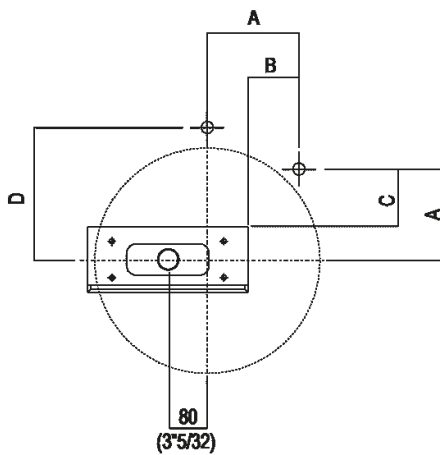

Height:	77 cm	30" 5/16 inches
Width:	13.5 cm	5" 5/16 inches
Weight:	16 kg	35 lbs
Depth:	33 cm	12" 63/64 inches
Packaging:	24 x 43 x 87 cm	9" 27/32 x 16" 59/64 x 34" 1/4 inches
Total weight:	20 kg	44 lbs

Note: The washbasin can be delivered also in stone or marble types on demand, price to be calculated. The above measurements refer to the Cristalplant® biobased version, for the marble version the measurements are: Base: 33.5 x 14.5 cm - 12" 63/64 x 5" 5/16 Weight: 31 kg - 68 lbsPackaging: 24 x 43 x 87 cm - 9" 27/32 x 16" 59/64 x 34" 1/4Gross weight: 41 kg - 90 lbs

Materials

-  Cristalplant® biobased
-  Marble
-  Wood

Main dimensions

Installation notes: floor-mounted tap

		A	B	C	D
FEZZ	AFEZ004	230 (12"19/32)	148 (5"53/64)	162 (6"3/8)	326 (12"53/64)
	ARUB146	230 (12"19/32)	148 (5"53/64)	162 (6"3/8)	326 (12"53/64)
MEMORY	AMEM323	230 (12"19/32)	148 (5"53/64)	162 (6"3/8)	326 (12"53/64)
	ARUB1092	230 (12"19/32)	148 (5"53/64)	162 (6"3/8)	326 (12"53/64)
SEN	ASEN0962N	190 (10"45/64)	108 (4"1/4)	122 (4"51/64)	268 (10"35/64)
SQUARE	ARUB1096	190 (10"45/64)	108 (4"1/4)	122 (4"51/64)	268 (10"35/64)
	ARUB1020*	190 (10"45/64)	108 (4"1/4)	122 (4"51/64)	268 (10"35/64)