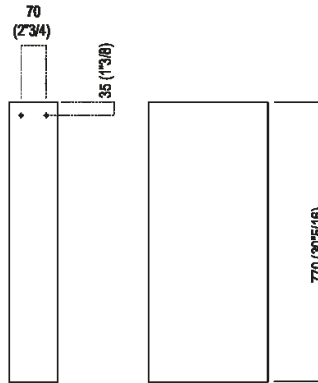

Height:	77 cm	30" 5/16 inches
Width:	13.5 cm	5" 5/16 inches
Weight:	16 kg	35 lbs
Depth:	33 cm	12" 63/64 inches
Packaging:	24 x 43 x 87 cm	9" 27/32 x 16" 59/64 x 34" 1/4 inches
Total weight:	20 kg	44 lbs

Note: The washbasin can be delivered also in stone or marble types on demand, price to be calculated. The above measurements refer to the Cristalplant® biobased version, for the marble version the measurements are: Base: 33.5 x 14.5 cm - 12" 63/64 x 5" 5/16 Weight: 31 kg - 68 lbsPackaging: 24 x 43 x 87 cm - 9" 27/32 x 16" 59/64 x 34" 1/4Gross weight: 41 kg - 90 lbs

Materials

-  Cristalplant® biobased
-  Marble
-  Wood

Main dimensions

Installation notes: floor-mounted tap

		A	B	C	D
FEZZ	AFEZ004	230 (12"19/32)	148 (5"53/64)	162 (6"3/8)	326 (12"53/64)
	ARUB146	230 (12"19/32)	148 (5"53/64)	162 (6"3/8)	326 (12"53/64)
MEMORY	AMEM323	230 (12"19/32)	148 (5"53/64)	162 (6"3/8)	326 (12"53/64)
	ARUB1092	230 (12"19/32)	148 (5"53/64)	162 (6"3/8)	326 (12"53/64)
SEN	ASEN0962N	190 (10"45/64)	108 (4"1/4)	122 (4"51/64)	268 (10"35/64)
SQUARE	ARUB1096	190 (10"45/64)	108 (4"1/4)	122 (4"51/64)	268 (10"35/64)
	ARUB1020*	190 (10"45/64)	108 (4"1/4)	122 (4"51/64)	268 (10"35/64)