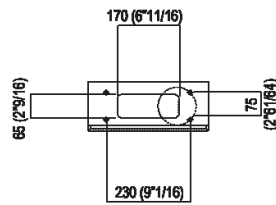

Height:	77 cm	30" 5/16 inches
Width:	13.5 cm	5" 5/16 inches
Weight:	16 kg	35 lbs
Depth:	33 cm	12" 63/64 inches
Packaging:	24 x 43 x 87 cm	9" 27/32 x 16" 59/64 x 34" 1/4 inches
Total weight:	20 kg	44 lbs

Note: The washbasin can be delivered also in stone or marble types on demand, price to be calculated. The above measurements refer to the Cristalplant® biobased version, for the marble version the measurements are: Base: 33.5 x 14.5 cm - 12" 63/64 x 5" 5/16 Weight: 31 kg - 68 lbsPackaging: 24 x 43 x 87 cm - 9" 27/32 x 16" 59/64 x 34" 1/4Gross weight: 41 kg - 90 lbs

Materials

-  Cristalplant® biobased
-  Marble
-  Wood

Main dimensions

Installation notes: floor-mounted tap

		A	B	C	D
FEZZ	AFEZ004	230 (12"19/32)	148 (5"53/64)	162 (6"3/8)	326 (12"53/64)
	ARUB146	230 (12"19/32)	148 (5"53/64)	162 (6"3/8)	326 (12"53/64)
MEMORY	AMEM323	230 (12"19/32)	148 (5"53/64)	162 (6"3/8)	326 (12"53/64)
	ARUB1092	230 (12"19/32)	148 (5"53/64)	162 (6"3/8)	326 (12"53/64)
SEN	ASEN0962N	190 (10"45/64)	108 (4"1/4)	122 (4"51/64)	268 (10"35/64)
SQUARE	ARUB1096	190 (10"45/64)	108 (4"1/4)	122 (4"51/64)	268 (10"35/64)
	ARUB1020*	190 (10"45/64)	108 (4"1/4)	122 (4"51/64)	268 (10"35/64)