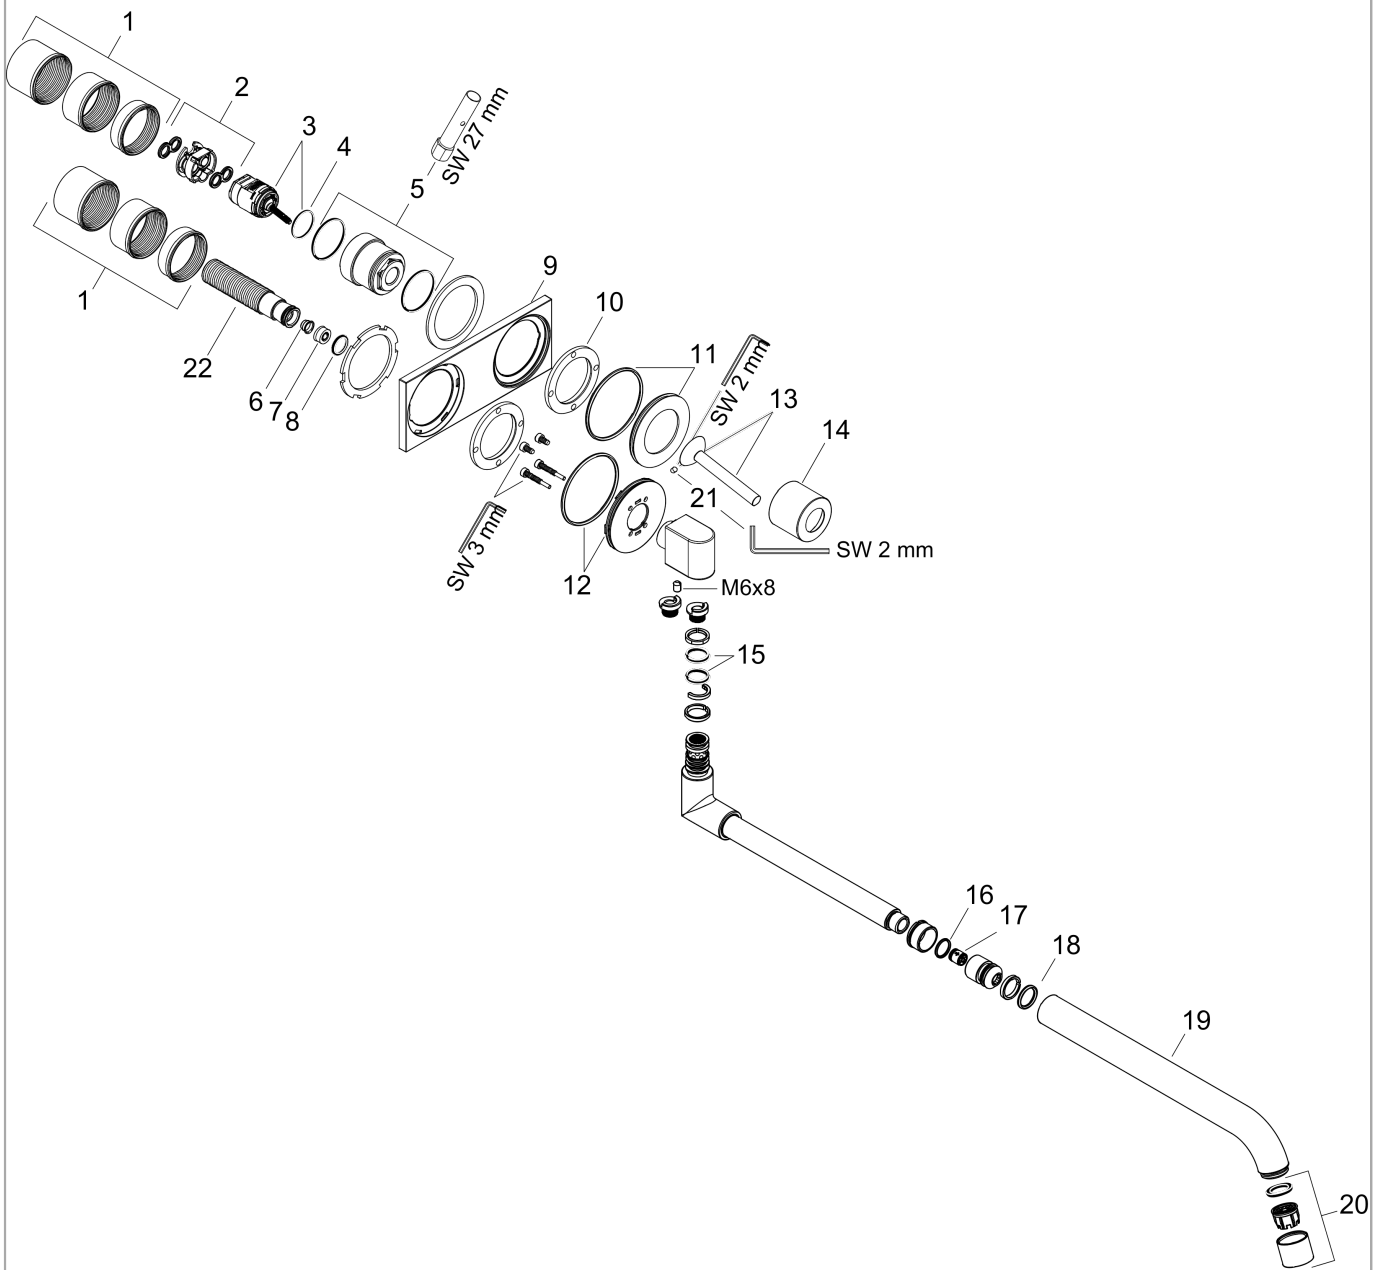

AXOR Uno

Single lever kitchen mixer for concealed installation wall-mounted

Surfaces: **Chrome** Article Number: **38815000**

product features

- handle can be positioned on the right or left, depends on the basic set installation
- swivel range adjustable in 2 steps to 110° or 150°
- with telescopic function (330 - 500 mm)
- normal spray
- maximum flow rate at 3 bar: 9 l/min
- joystick ceramic cartridge
- connection type: basic set or base unit required
- integrated non-return valve
- suitable for continuous flow water heaters

Installation examples

AXOR Uno
Single lever kitchen mixer for concealed installation wall-mounted
 Surfaces: **Chrome** Article Number: **38815000**

Exploded Drawing

Year of production: >11/11

AXOR Uno
Single lever kitchen mixer for concealed installation wall-mounted
 Surfaces: **Chrome** Article Number: **38815000**

Spare part list

Year of production: >11/11

Pos.		Article Number	Price	PU
1	fixing set	97971000	-	1
2	adapter for cartridge	95644000	-	1
3	cartridge, assy	96339000	-	1
4	O-ring 21,95x1,78	95169000	-	1
5	nut	95645000	-	1
6	filter	97735000	-	1
7	flow limiter (9 l/min)	98894000	-	1
8	O-ring 14x2	98129000	-	1
9	escutcheon	95920000	-	1
10	nut	97601000	-	1
11	escutcheon for handle	96912000	-	1
12	escutcheon for spout	95921000	-	1
13	handle	10092000	-	1
14	flange	95922000	-	1
15	O-Ring 14x2,5	98189000	-	1
16	O-ring 13x1,5	98475000	-	1
17	non return valve DW 10	96456000	-	1
18	O-ring 15x2,5	98131000	-	1
19	spout cpl.	95923000	-	1
20	aerator laminar M22x1 (15 l/min)	95967000	-	1
21	hollow set screw M4x6	97767000	-	1
22	connecting thread G½	93189000	-	1
a	base body	13622180	-	1
b	service tool for disassembling the handle	92124000	-	1
c	extension set 25 mm for 13622180	31971000	-	1
d	adapter for exchanged connections	93561000	-	1
e	Grease	90920000	-	1