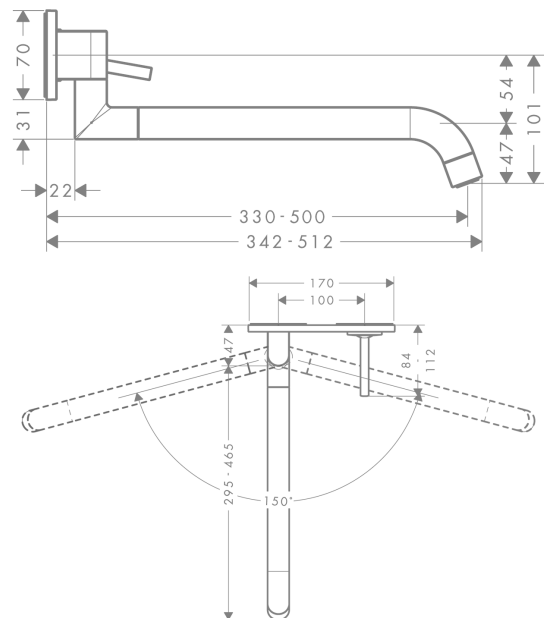

AXOR Uno

Single lever kitchen mixer for concealed installation wall-mounted

Surfaces: **Chrome** Article Number: **38815000**

product features

- handle can be positioned on the right or left, depends on the basic set installation
- swivel range adjustable in 2 steps to 110° or 150°
- with telescopic function (330 - 500 mm)
- normal spray
- maximum flow rate at 3 bar: 9 l/min
- joystick ceramic cartridge
- connection type: basic set or base unit required
- integrated non-return valve
- suitable for continuous flow water heaters

Product image

Scale drawing

AXOR Uno

Single lever kitchen mixer for concealed installation wall-mounted

Surfaces: **Chrome** Article Number: **38815000**

Flowchart

AXOR Uno
Single lever kitchen mixer for concealed installation wall-mounted
Surfaces: **Chrome** Article Number: **38815000**

Spare part list

Year of production: >11/11

Pos.		Article Number	Price	PU
1	fixing set	97971000	-	1
2	adapter for cartridge	95644000	-	1
3	cartridge, assy	96339000	-	1
4	O-ring 21,95x1,78	95169000	-	1
5	nut	95645000	-	1
6	filter	97735000	-	1
7	flow limiter (9 l/min)	98894000	-	1
8	O-ring 14x2	98129000	-	1
9	escutcheon	95920000	-	1
10	nut	97601000	-	1
11	escutcheon for handle	96912000	-	1
12	escutcheon for spout	95921000	-	1
13	handle	10092000	-	1
14	flange	95922000	-	1
15	O-Ring 14x2,5	98189000	-	1
16	O-ring 13x1,5	98475000	-	1
17	non return valve DW 10	96456000	-	1
18	O-ring 15x2,5	98131000	-	1
19	spout cpl.	95923000	-	1
20	aerator laminar M22x1 (15 l/min)	95967000	-	1
21	hollow set screw M4x6	97767000	-	1
22	connecting thread G½	93189000	-	1
a	base body	13622180	-	1
b	service tool for disassembling the handle	92124000	-	1
c	extension set 25 mm for 13622180	31971000	-	1
d	adapter for exchanged connections	93561000	-	1
e	Grease	90920000	-	1