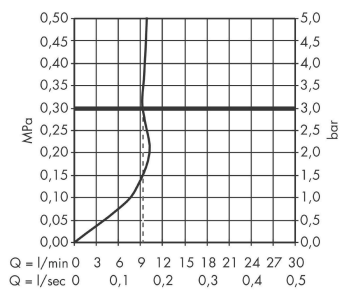

AXOR Uno

Single lever kitchen mixer for concealed installation wall-mounted

Surfaces: **Chrome** Article Number: **38815000**

Flowchart