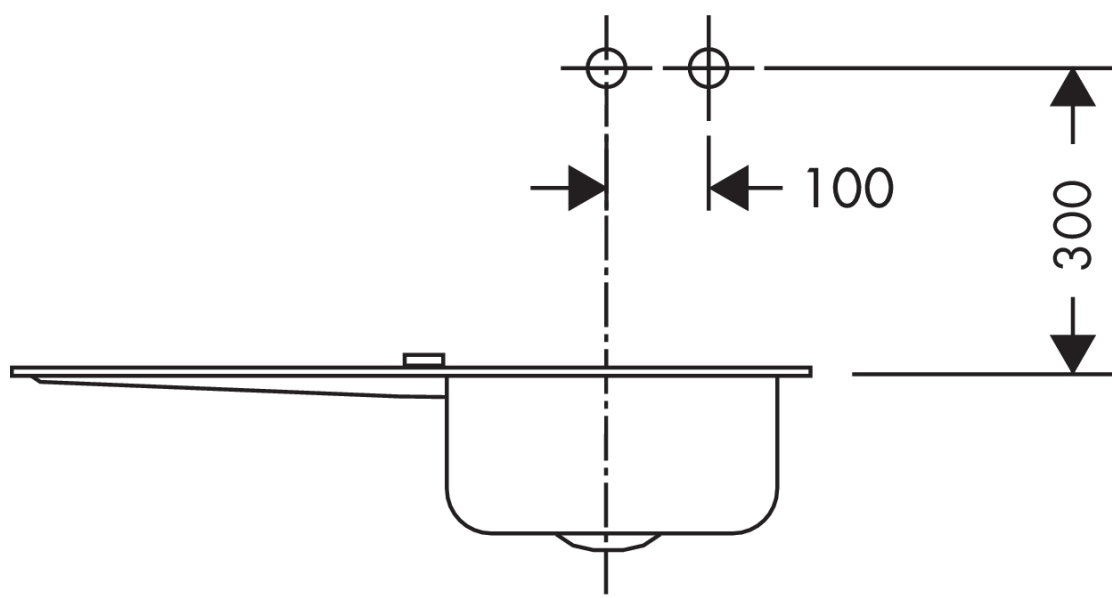

AXOR Uno
Single lever kitchen mixer for concealed installation wall-mounted
Surfaces: **Chrome** Article Number: **38815000**

Installation examples