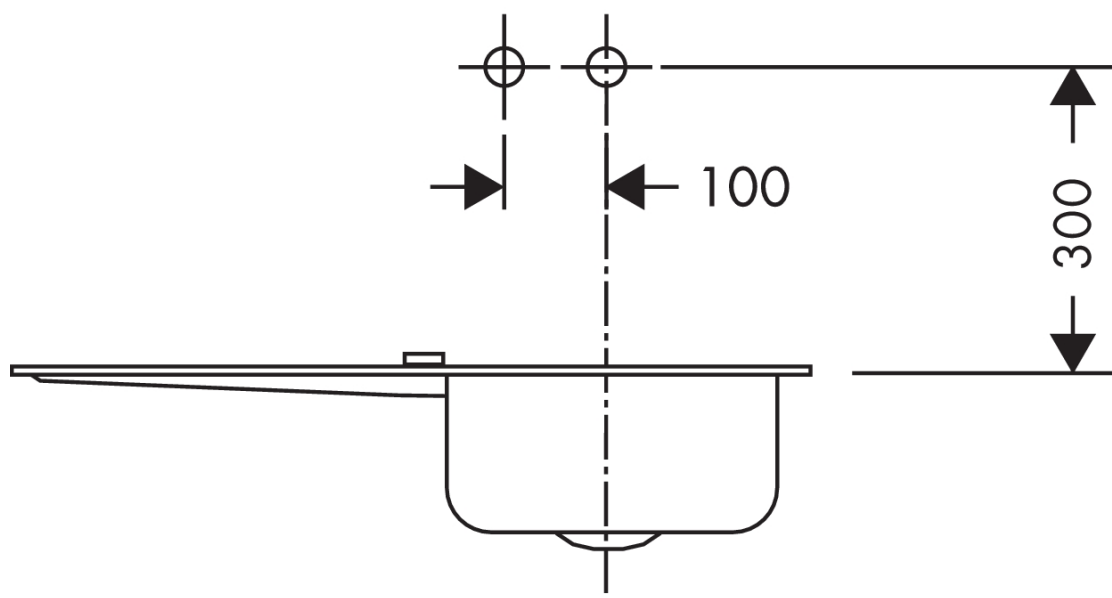

AXOR Uno

Single lever kitchen mixer for concealed installation wall-mounted

Surfaces: **Chrome** Article Number: **38815000**

product features

- handle can be positioned on the right or left, depends on the basic set installation
- swivel range adjustable in 2 steps to 110° or 150°
- with telescopic function (330 - 500 mm)
- normal spray
- maximum flow rate at 3 bar: 9 l/min
- joystick ceramic cartridge
- connection type: basic set or base unit required
- integrated non-return valve
- suitable for continuous flow water heaters

Product image

Scale drawing

AXOR Uno

Single lever kitchen mixer for concealed installation wall-mounted

Surfaces: **Chrome** Article Number: **38815000**

Flowchart

AXOR Uno
Single lever kitchen mixer for concealed installation wall-mounted
Surfaces: **Chrome** Article Number: **38815000**

Installation examples

AXOR Uno
Single lever kitchen mixer for concealed installation wall-mounted
 Surfaces: **Chrome** Article Number: **38815000**

Exploded Drawing

Year of production: >11/11

AXOR Uno
Single lever kitchen mixer for concealed installation wall-mounted
 Surfaces: **Chrome** Article Number: **38815000**