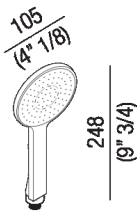

Limescale resistant handheld shower in ABS  
 with non-return valve  
 .CRUB1102R\_

Limescale resistant handheld shower in ABS with non-return valve, air/water  
 combination for energy savings and regulated flow at 6 l/min. Coupling 1/2" G. Can  
 be used with Fez 2 taps. Can be used with Memory taps.

Height:	24.8 cm	9" 3/4 inches
---------	---------	---------------

Width:	10.5 cm	4" 1/8 inches
--------	---------	---------------

**Finishes**

Chrome

**Materials**

ABS