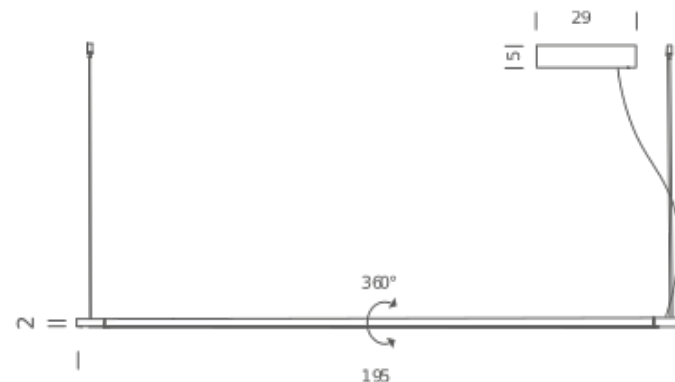

L130 - 2700K

LAMPING

Source	linear LED
Total power	19W
Emission	diffused orientable 360°
Switching	dimnable 1-10V
Tension	110/240V
Color temperature	2700K
Luminous flux	1125lm
Typ CRI	80
Energy class	A+
Materials	Aluminium + PC + ABS
Notes	metal cable length 3m, electric cable length max 3m, orientable 360°, DALI version on request

Codes

LIN LW2 5D
LIN LN2 5D

Structure

white
black

PACKAGE

Package 01 Dimension: 65x18x23 cm / Gross weight: 2,5 kg
Package 02 Dimension: 110x5x5 cm / Gross weight: 1 kg

Certificazioni