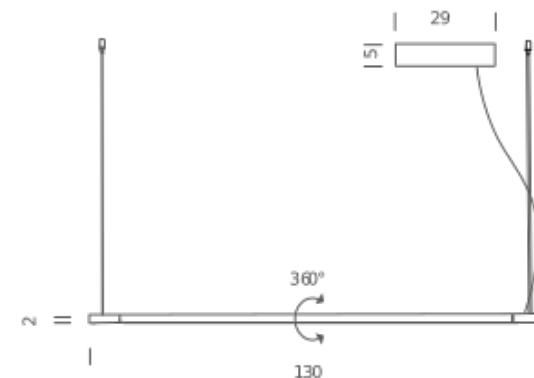

L200 - 2700K

LAMPING

Source	linear LED
Total power	33W
Emission	diffused orientable 360°
Switching	dimnable 1-10V
Tension	110/240V
Color temperature	2700K
Luminous flux	1765lm
Typ CRI	80
Energy class	A+
Materials	Aluminium + PC + ABS
Notes	metal cable length 3m, electric cable length max 3m, orientable 360°, DALI version on request

Codes

LIN LW2 5E
LIN LN2 5E

Structure

white
black

PACKAGE

Package 01 Dimension: 65x18x23 cm / Gross weight: 2,5 kg
Package 02 Dimension: 175x5x5 cm / Gross weight: 1 kg

Certificazioni