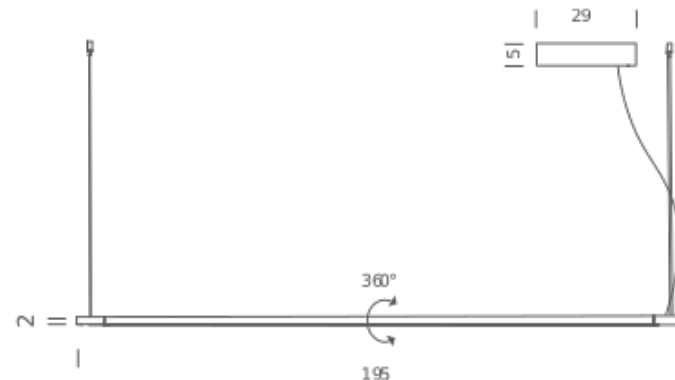

L200 - 2700K

LAMPING

Source	linear LED
Total power	33W
Emission	diffused orientable 360°
Switching	dimnable 1-10V
Tension	110/240V
Color temperature	2700K
Luminous flux	1765lm
Typ CRI	80
Energy class	A+
Materials	Aluminium + PC + ABS
Notes	metal cable length 3m, electric cable length max 3m, orientable 360°, DALI version on request

Codes

LIN LW2 5E
LIN LN2 5E

Structure

white
black

PACKAGE

Package 01 Dimension: 65x18x23 cm / Gross weight: 2,5 kg
Package 02 Dimension: 175x5x5 cm / Gross weight: 1 kg

Certificazioni