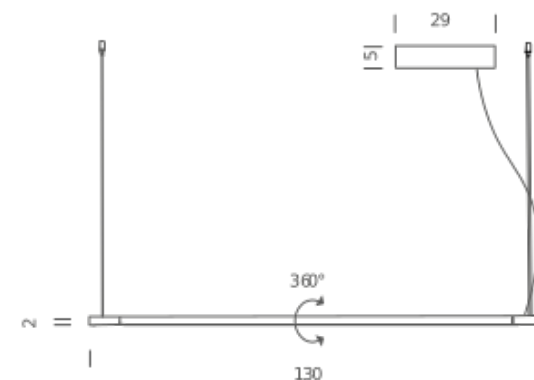

L130 - 2700K

LAMPING

Source	linear LED
Total power	19W
Emission	diffused orientable 360°
Switching	dimnable 1-10V
Tension	110/240V
Color temperature	2700K
Luminous flux	1125lm
Typ CRI	80
Energy class	A+
Materials	Aluminium + PC + ABS
Notes	metal cable length 3m, electric cable length max 3m, orientable 360°, DALI version on request

Codes

LIN LW2 5D
LIN LN2 5D

Structure

white
black

PACKAGE

Package 01 Dimension: 65x18x23 cm / Gross weight: 2,5 kg
Package 02 Dimension: 110x5x5 cm / Gross weight: 1 kg

Certificazioni