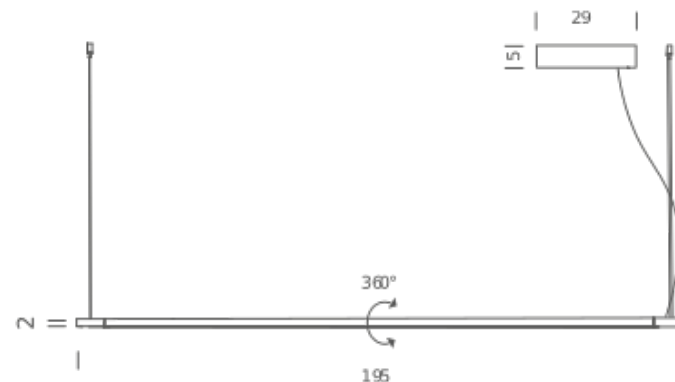

L130 - 3000K

LAMPING

Source	linear LED
Total power	19W
Emission	diffused orientable 360°
Switching	dimnable 1-10V
Tension	110/240V
Color temperature	3000K
Luminous flux	1125lm
Typ CRI	80
Energy class	A+
Materials	Aluminium + PC + ABS
Notes	metal cable length 3m, electric cable length max 3m, orientable 360°, DALI version on request

Codes

LIN LWW 5D
LIN LNN 5D

Structure

white
black

PACKAGE

Package 01 Dimension: 65x18x23 cm / Gross weight: 2,5 kg
Package 02 Dimension: 110x5x5 cm / Gross weight: 1 kg

Certificazioni