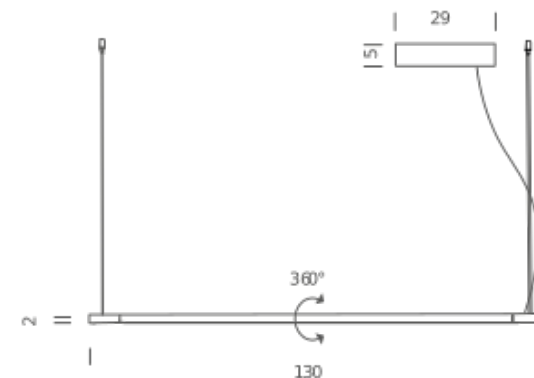

L130 - 3000K

LAMPING

Source	linear LED
Total power	19W
Emission	diffused orientable 360°
Switching	dimnable 1-10V
Tension	110/240V
Color temperature	3000K
Luminous flux	1125lm
Typ CRI	80
Energy class	A+
Materials	Aluminium + PC + ABS
Notes	metal cable length 3m, electric cable length max 3m, orientable 360°, DALI version on request

Codes

LIN LWW 5D
LIN LNN 5D

Structure

white
black

PACKAGE

Package 01 Dimension: 65x18x23 cm / Gross weight: 2,5 kg
Package 02 Dimension: 110x5x5 cm / Gross weight: 1 kg

Certificazioni