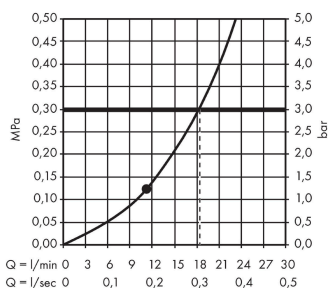

Crometta E

Overhead shower 240 1jet

Surfaces: **Chrome** Article Number: **26726000**

Description

product features

- shower head size: 240 x 240 mm
- spray type: Rain
- ball-joint: overhead shower angle adjustable
- maximum flow rate at 3 bar: 18 l/min
- flow rate Rain spray (at 3 bar): 18 l/min
- minimum flow pressure: 1 bar
- material spray disc: plastic
- installation: ceiling or wall
- connection thread G 1/2
- connection dimension: DN15

Technology

Product image

Scale drawing

Flowchart

The consumption was measured in combination with the appropriate fittings (thermostat/mixer/in-wall valve) to reflect actual application in practice.

Crometta E
Overhead shower 240 1jet
 Surfaces: **Chrome** Article Number: **26726000**