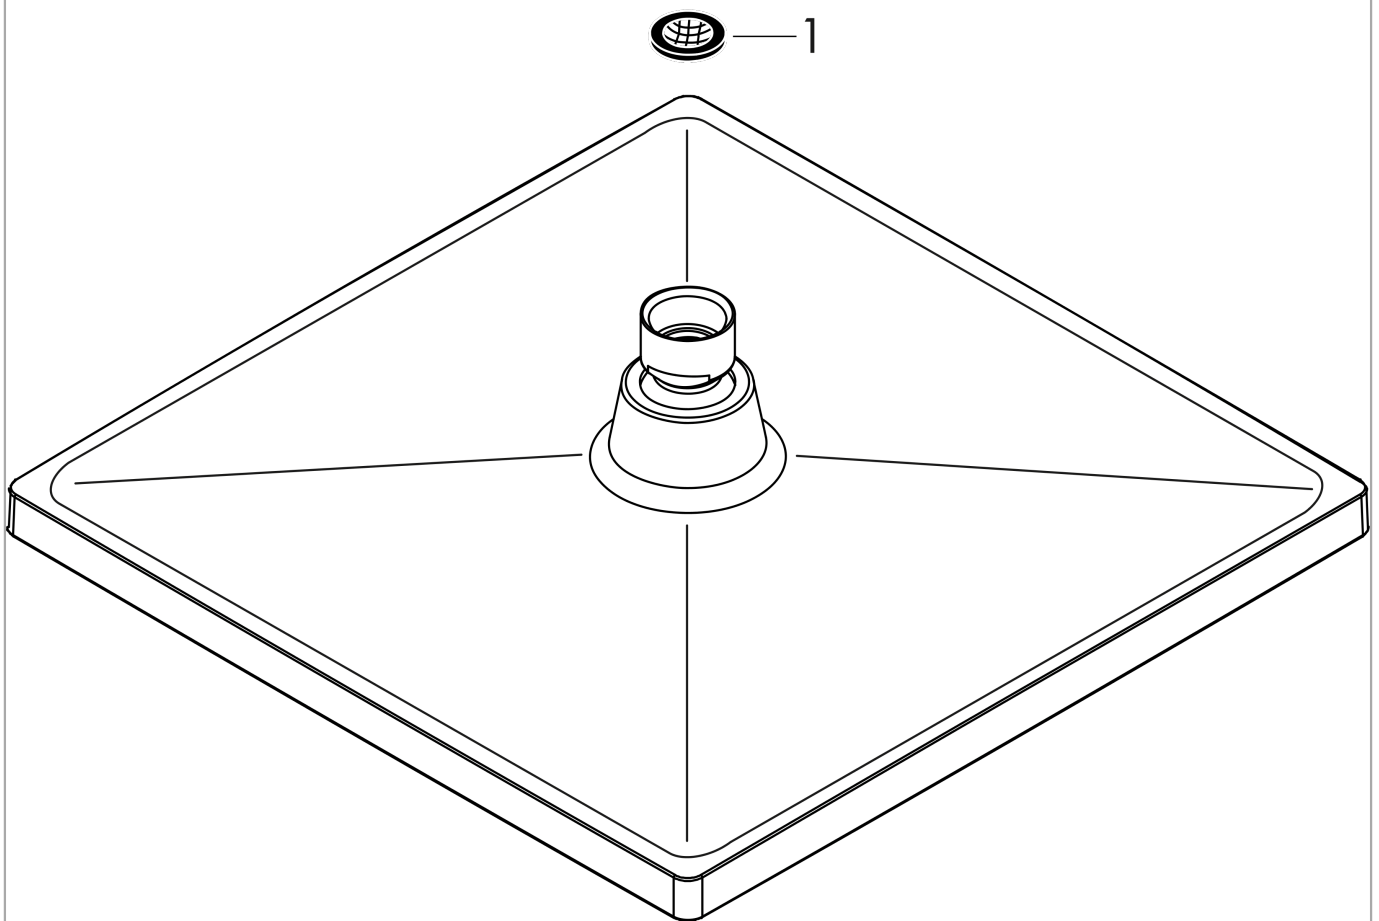

Crometta E

Overhead shower 240 1jet

Surfaces: **Chrome** Article Number: **26726000**

Description

product features

- shower head size: 240 x 240 mm
- spray type: Rain
- ball-joint: overhead shower angle adjustable
- maximum flow rate at 3 bar: 18 l/min
- flow rate Rain spray (at 3 bar): 18 l/min
- minimum flow pressure: 1 bar
- material spray disc: plastic
- installation: ceiling or wall
- connection thread G 1/2
- connection dimension: DN15

Technology

Product image

Scale drawing

Flowchart

The consumption was measured in combination with the appropriate fittings (thermostat/mixer/in-wall valve) to reflect actual application in practice.

Crometta E
Overhead shower 240 1jet
 Surfaces: **Chrome** Article Number: **26726000**

Exploded Drawing

Year of production: >04/16

Crometta E
Overhead shower 240 1jet
 Surfaces: **Chrome** Article Number: **26726000**

Spare part list

Year of production: >04/16

Pos.	Description	Article Number	Price	PU
1	filter packing	94246000	-	1