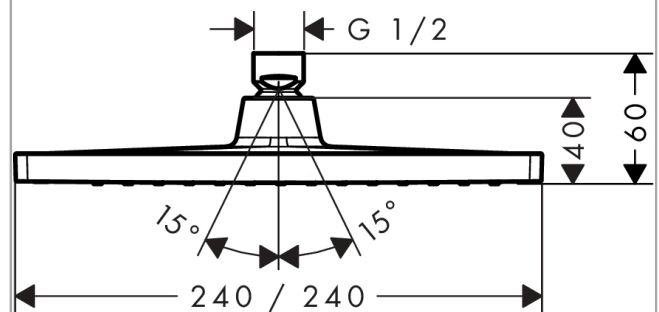

Crometta E

Overhead shower 240 1jet

Surfaces: **Chrome** Article Number: **26726000**

Description

product features

- shower head size: 240 x 240 mm
- spray type: Rain
- ball-joint: overhead shower angle adjustable
- maximum flow rate at 3 bar: 18 l/min
- flow rate Rain spray (at 3 bar): 18 l/min
- minimum flow pressure: 1 bar
- material spray disc: plastic
- installation: ceiling or wall
- connection thread G 1/2
- connection dimension: DN15

Technology

Product image

Scale drawing

Flowchart

The consumption was measured in combination with the appropriate fittings (thermostat/mixer/in-wall valve) to reflect actual application in practice.

Crometta E
Overhead shower 240 1jet
 Surfaces: **Chrome** Article Number: **26726000**

Exploded Drawing

Year of production: >04/16

Crometta E
Overhead shower 240 1jet
 Surfaces: **Chrome** Article Number: **26726000**

Spare part list

Year of production: >04/16

Pos.	Description	Article Number	Price	PU
1	filter packing	94246000	-	1