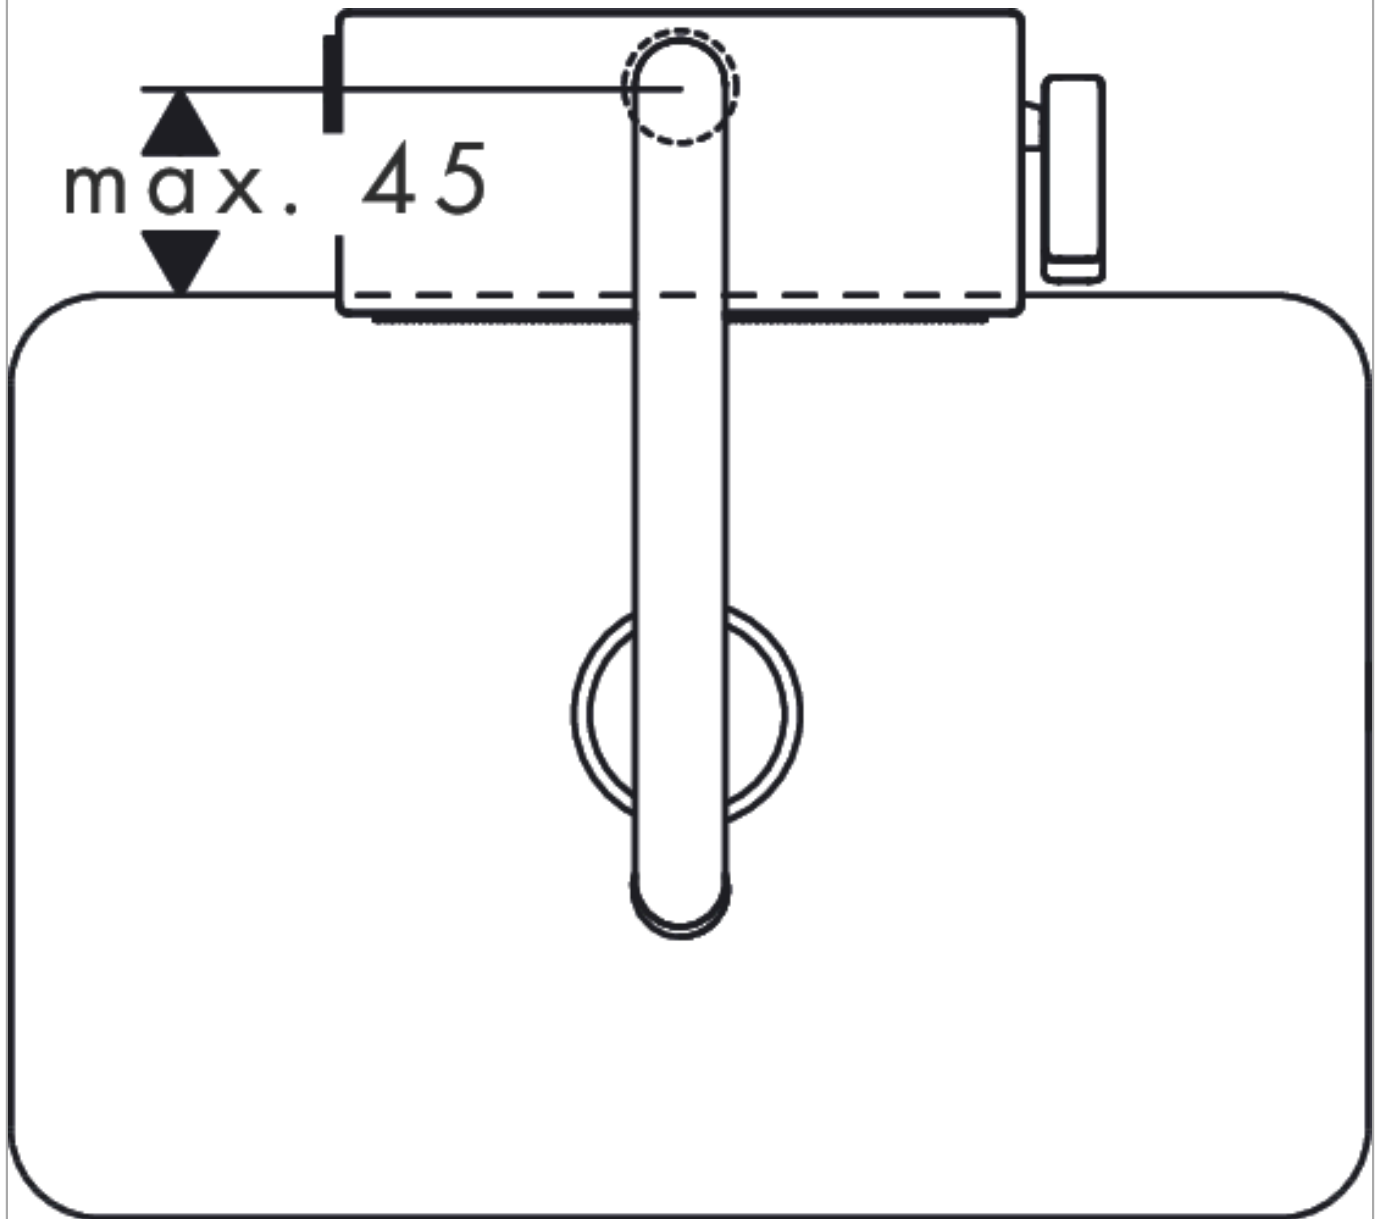

Aquno Select M81
Single lever kitchen mixer 250, pull-out spout, 2jet
Surfaces: **Stainless Steel Finish** Article Number: **73836800**

Installation examples