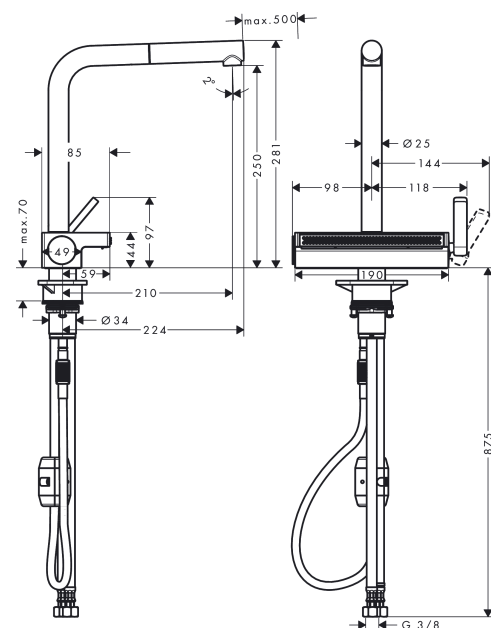

Scale drawing