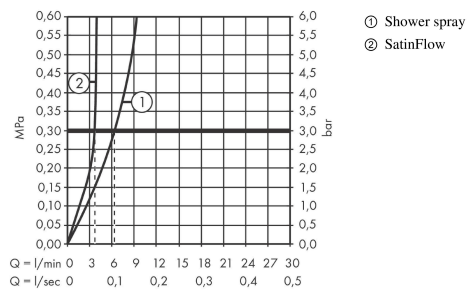

Aquno Select M81

Single lever kitchen mixer 250, pull-out spout, 2jet

Surfaces: **Stainless Steel Finish** Article Number: **73836800**

Flowchart