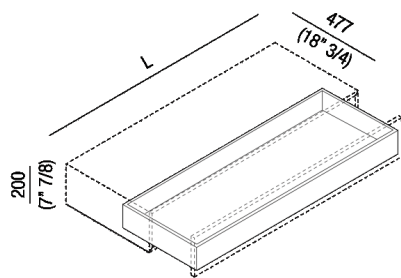

Drawer h 20 cm (7" 7/8)

ALD2_

design Benedini Associati, 2015

Finishes

-  Natural oak
-  Brown oak
-  Dark oak
-  Painted teak
-  Grey ash oak

Materials

-  Wood

The drawers have fixed measures: 40, 60, 80, 100 and 120 cm (15"3/7, 23"5/8, 31"1/2, 39"3/8, 47"1/4). The drawer finish is the same as the casing, when this is in wood: when it is lacquered it must be chosen from the wood finishes available.

Note: The drawers are equipped with full extraction runners with push-pull opening and soft-closing mechanism (capacity 40 kg).