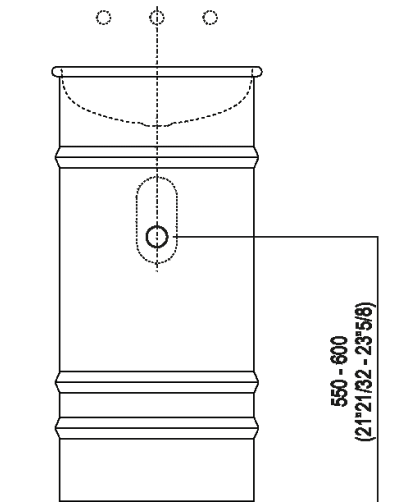

Round washbasin with floor standing stainless steel base painted white (RAL9003) or in two colours, with white interior and dark grey exterior (RAL7021) or light grey (RAL7044), without tap hole, without overflow. Fixing kit included. Can be accessorised with a iroko wood shelf to place on the edge of the washbasin, and with a steel towel hook painted white to install on the lower edge of the shelf. Designed for waste .MET0563. The wall-mounted version is furnished with a rear slot for water connections.

Height:	90.4 cm	35" 5/8 inches
Diameter:	43.5 cm	17" 1/8 inches
Weight:	10 kg	22 lbs
Packaging:	52 x 52 x 100 cm	20" 4/8 x 20" 4/8 x 39" 3/8 inches
Total weight:	11 kg	24 lbs

Main dimensions

**Installation notes**