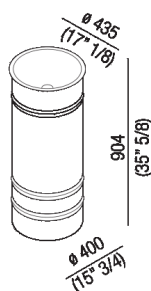

Column washbasin designed for wall drainage
ACER0798M_

design Patricia Urquiola, 2011

Independent steel washbasin.