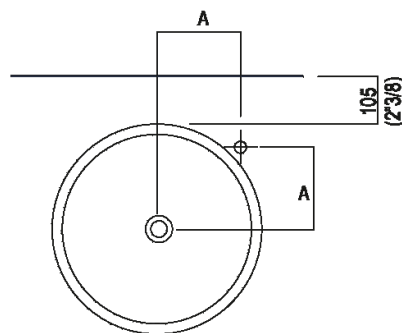

Round washbasin with floor standing stainless steel base painted white (RAL9003) or in two colours, with white interior and dark grey exterior (RAL7021) or light grey (RAL7044), without tap hole, without overflow. Fixing kit included. Can be accessorised with a iroko wood shelf to place on the edge of the washbasin, and with a steel towel hook painted white to install on the lower edge of the shelf. Designed for waste .MET0563. The wall-mounted version is furnished with a rear slot for water connections.

Height:	90.4 cm	35" 5/8 inches
Diameter:	43.5 cm	17" 1/8 inches
Weight:	10 kg	22 lbs
Packaging:	52 x 52 x 100 cm	20" 4/8 x 20" 4/8 x 39" 3/8 inches
Total weight:	11 kg	24 lbs

Main dimensions

**Installation notes**

		A
FEZ 2	AFEZ004	190 (7 <sup>4</sup> / <sub>8</sub> )
	ARUB146	225 (8 <sup>7</sup> / <sub>8</sub> )
MEMORY	AMEM323	225 (8 <sup>7</sup> / <sub>8</sub> )
	ARUB1092	225 (8 <sup>7</sup> / <sub>8</sub> )
SEN	ASEN0962N	225 (8 <sup>7</sup> / <sub>8</sub> )
SQUARE	ARUB1096	190 (7 <sup>4</sup> / <sub>8</sub> )
	ARUB1020*	225 (8 <sup>7</sup> / <sub>8</sub> )

\*ad esaurimento / while stocks last

**Tap position, recommended height**

**POSIZIONE RUBINETTERIA / TAP POSITION**

Altezza consigliata / Recommended height