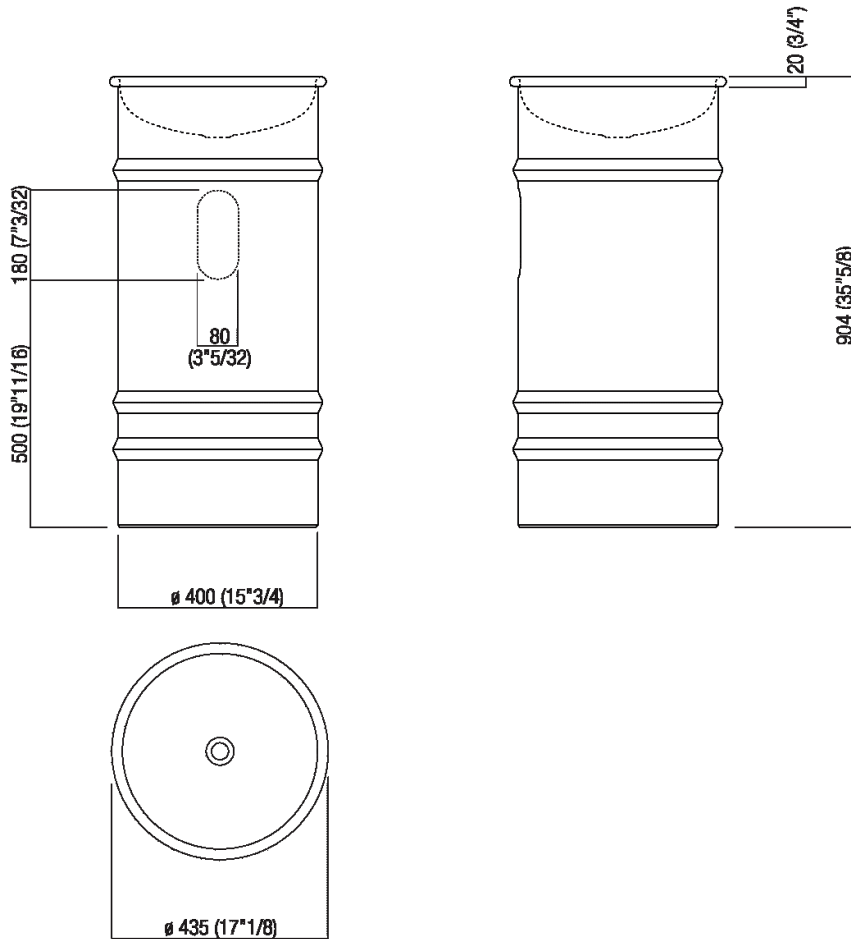

Column washbasin designed for wall drainage  
 ACER0798M\_

design Patricia Urquiola, 2011

Independent steel washbasin.

**Finishes**

-  White
-  White/dark grey
-  White/light grey

**Materials**

-  Stainless steel

Round washbasin with floor standing stainless steel base painted white (RAL9003) or in two colours, with white interior and dark grey exterior (RAL7021) or light grey (RAL7044), without tap hole, without overflow. Fixing kit included. Can be accessorised with a iroko wood shelf to place on the edge of the washbasin, and with a steel towel hook painted white to install on the lower edge of the shelf. Designed for waste .MET0563. The wall-mounted version is furnished with a rear slot for water connections.

Height:	90.4 cm	35" 5/8 inches
Diameter:	43.5 cm	17" 1/8 inches
Weight:	10 kg	22 lbs
Packaging:	52 x 52 x 100 cm	20" 4/8 x 20" 4/8 x 39" 3/8 inches
Total weight:	11 kg	24 lbs

Main dimensions

**Installation notes**