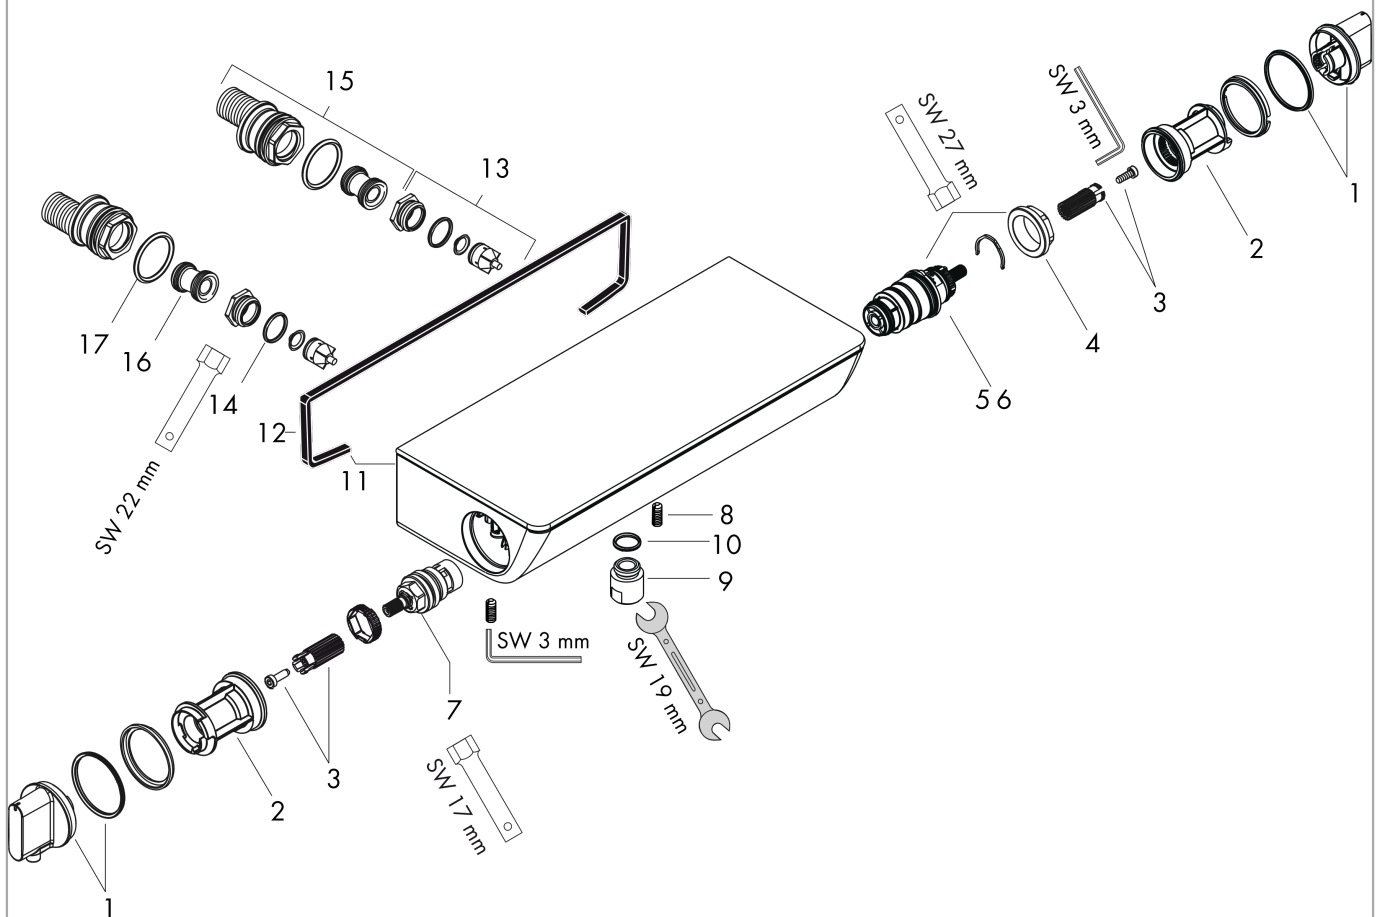

Ecostat Select
Shower thermostat for exposed installation
 Surfaces: **Chrome** Article Number: **13161000**

Description

product features

- 1 function
- volume control for 1 outlet
- centre distance: 150 ± 12 mm
- CoolContact thermostat: Prevents the housing from heating up, making showering even safer
- EcoStop button limits the water consumption to 10 l/min
- maximum flow rate at 3 bar: 12 l/min
- flow rate hand shower connection at 3 bar: 12 l/min
- thermostat cartridge, ceramic valve 180°
- safety lock at 40° C
- temperature limitation adjustable
- with isolated water conduction
- non-return valve
- with silencer
- shelf made of safety glass
- in case of installation on existing G 3/4 connections, adaptor no.02026000 must be used
- surface of the shelf at color variant -000 = mirror glass, at color variant -400 = white glass
- connection type: s-shaped connections
- connection dimension: DN15
- min. operating pressure: 1 bar
- max. operating pressure: 10 bar
- dirt filter included

Exploded Drawing

Year of production: >06/11

Ecostat Select
Shower thermostat for exposed installation
 Surfaces: **Chrome** Article Number: **13161000**

Spare part list

Year of production: >06/11

Pos.	Description	Article Number	Price	PU
1	handle for thermostat	95770000	-	1
2	safety set	95771000	-	1
3	handle fixing set	92130000	-	1
4	nut	98913000	-	1
5	thermostat cartridge	98282000	-	1
6	cartridge for exchanged connections	92373000	-	1
7	shut off unit	94149000	-	1
8	hollow set screw M6x16 including o-ring 29x3	98372000	-	1
9	connecting thread	95392000	-	1
10	O-ring 14x2	98129000	-	1
11	escutcheon	98477000	-	1
12	seal	97530000	-	1
13	non return valve (pressure-resistant up to 2 MPa)	95773000	-	1
14	O-ring 17x2	98199000	-	1
15	set of S-unions	95772000	-	1
16	noise reduction	96429000	-	1
17	O-ring 29x3	98371000	-	1
a	brake disc	92832000	-	1
b	adapter for ball S - union	02026000	-	1
c	ball s-unions with escutcheon	98293000	-	1