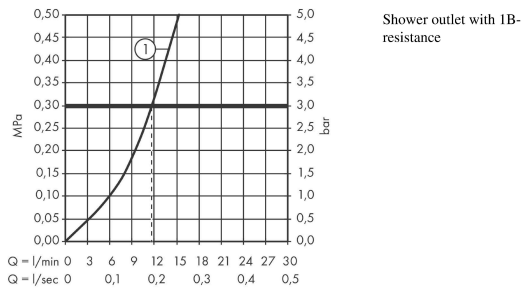

Ecostat Select
Shower thermostat for exposed installation
 Surfaces: **Chrome** Article Number: **13161000**

Description

product features

- 1 function
- volume control for 1 outlet
- centre distance: 150 ± 12 mm
- CoolContact thermostat: Prevents the housing from heating up, making showering even safer
- EcoStop button limits the water consumption to 10 l/min
- maximum flow rate at 3 bar: 12 l/min
- flow rate hand shower connection at 3 bar: 12 l/min
- thermostat cartridge, ceramic valve 180°
- safety lock at 40° C
- temperature limitation adjustable
- with isolated water conduction
- non-return valve
- with silencer
- shelf made of safety glass
- in case of installation on existing G 3/4 connections, adaptor no.02026000 must be used
- surface of the shelf at color variant -000 = mirror glass, at color variant -400 = white glass
- connection type: s-shaped connections
- connection dimension: DN15
- min. operating pressure: 1 bar
- max. operating pressure: 10 bar
- dirt filter included

Technology

Product image

Scale drawing

Ecostat Select
Shower thermostat for exposed installation
 Surfaces: **Chrome** Article Number: **13161000**

Flowchart

Ecostat Select
Shower thermostat for exposed installation
 Surfaces: **Chrome** Article Number: **13161000**