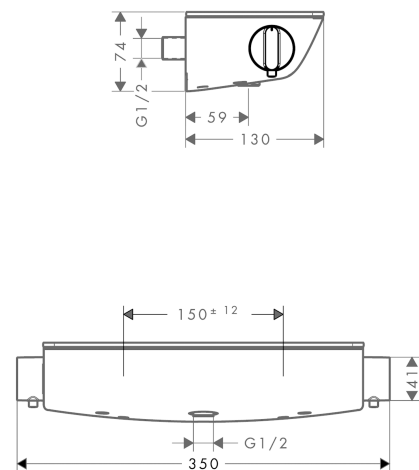

Scale drawing