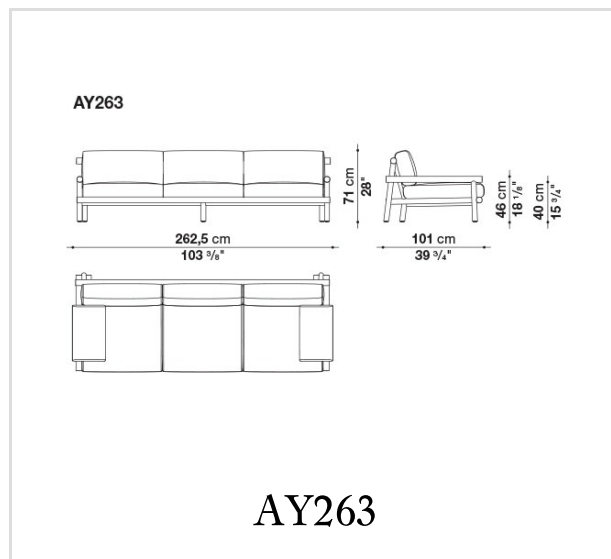

# Technical drawings

B&B Italia reserves the right to make technological and aesthetic improvements to its models, including changes to the sizes and materials, without notice. The technical drawings do not define the details of the product. The measurements shown are indicative and may undergo changes. In particular, the dimensions relevant to the padded parts are subject to usage tolerances over time caused by the normal adjustment of the padding. For the specific information, please contact the dealer closest to you.