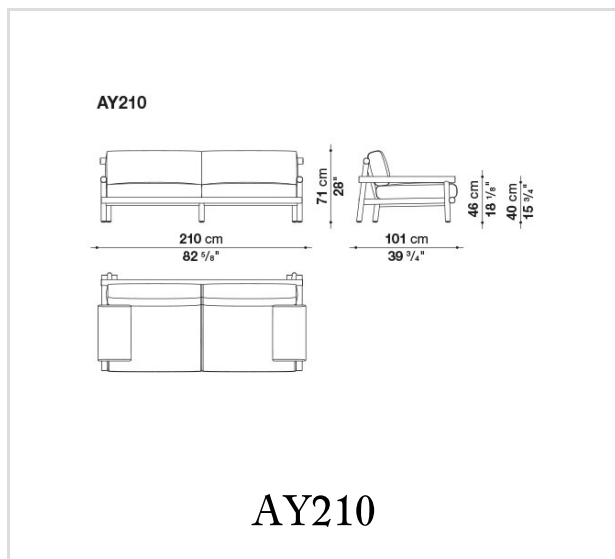

# Technical drawings

B&B Italia reserves the right to make technological and aesthetic improvements to its models, including changes to the sizes and materials, without notice. The technical drawings do not define the details of the product. The measurements shown are indicative and may undergo changes. In particular, the dimensions relevant to the padded parts are subject to usage tolerances over time caused by the normal adjustment of the padding. For the specific information, please contact the dealer closest to you.