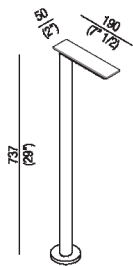

Floor mounted single hole mixer for bathtub
 ASEN0911N

design Gwenael Nicolas, Curiosity, 2008

Floor mounted single hole mixer for bathtub

Finishes

Black anodised

Materials

Aluminium

Height:	73.7 cm	29" inches
Width:	5 cm	2" inches
Depth:	19 cm	7" 1/2 inches