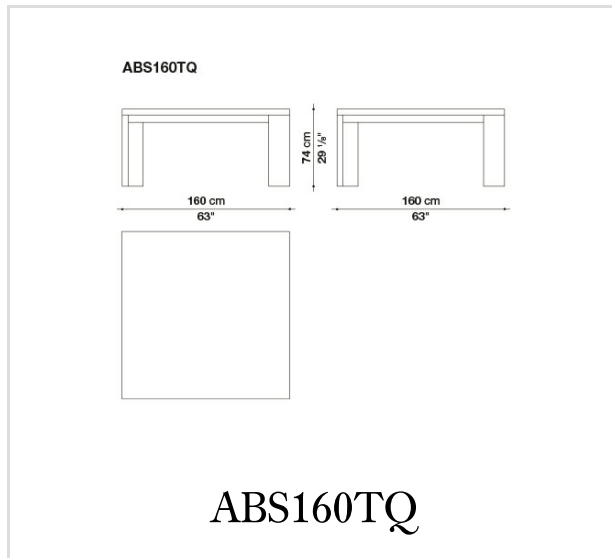


Abseo

TABLES

Antonio Citterio

Description

A striking table, with an essential design underscored by thick profiles and asymmetrical legs, making it a piece of furniture that dominates any room. Available in one square and two rectangular sizes (cm.160x160, cm.110 x 240, cm.110x300), the table now comes in a new version in semigloss Chilean tino wood, a precise stylistic feature also found in other pieces in the collection, as well as in more classical natural wenge or brushed light, brushed black and grey oak. The special folding technique used to create it highlights the table's refined workmanship, creating perfect continuity between the surface and the edges of the top.

Technical information

Technical drawings

B&B Italia reserves the right to make technological and aesthetic improvements to its models, including changes to the sizes and materials, without notice. The technical drawings do not define the details of the product. The measurements shown are indicative and may undergo changes. In particular, the dimensions relevant to the padded parts are subject to usage tolerances over time caused by the normal adjustment of the padding. For the specific information, please contact the dealer closest to you.