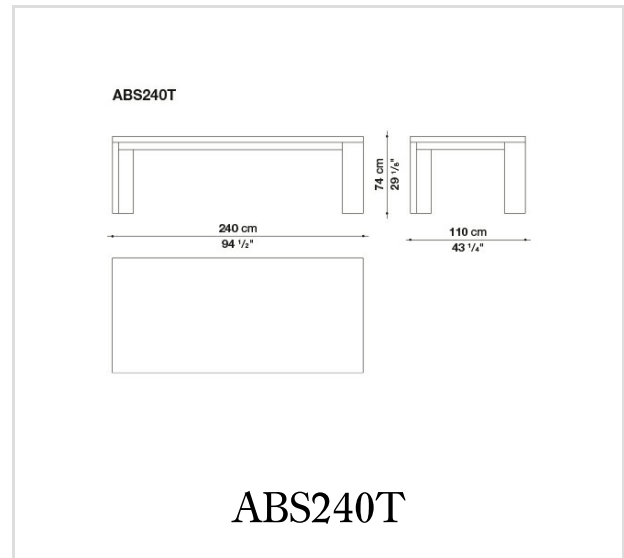


Abseo

TABLES

Antonio Citterio

Description

A striking table, with an essential design underscored by thick profiles and asymmetrical legs, making it a piece of furniture that dominates any room. Available in one square and two rectangular sizes (cm.160x160, cm.110 x 240, cm.110x300), the table now comes in a new version in semigloss Chilean tino wood, a precise stylistic feature also found in other pieces in the collection, as well as in more classical natural wenge or brushed light, brushed black and grey oak. The special folding technique used to create it highlights the table's refined workmanship, creating perfect continuity between the surface and the edges of the top.

Technical information

Technical drawings

B&B Italia reserves the right to make technological and aesthetic improvements to its models, including changes to the sizes and materials, without notice. The technical drawings do not define the details of the product. The measurements shown are indicative and may undergo changes. In particular, the dimensions relevant to the padded parts are subject to usage tolerances over time caused by the normal adjustment of the padding. For the specific information, please contact the dealer closest to you.