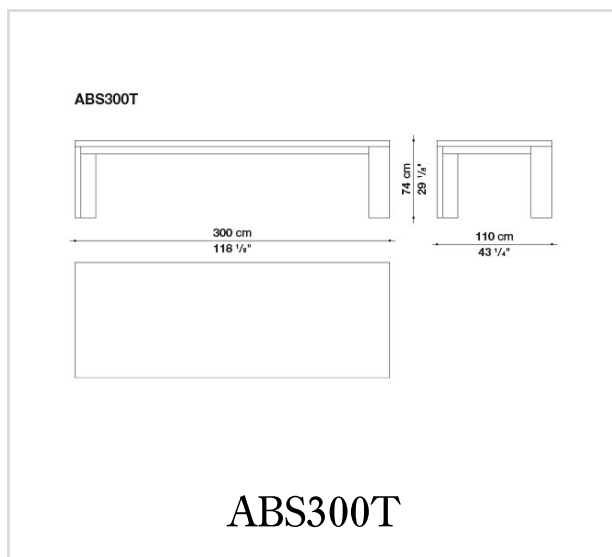


Abseo

TABLES

Antonio Citterio

Description

A striking table, with an essential design underscored by thick profiles and asymmetrical legs, making it a piece of furniture that dominates any room. Available in one square and two rectangular sizes (cm.160x160, cm.110 x 240, cm.110x300), the table now comes in a new version in semigloss Chilean tino wood, a precise stylistic feature also found in other pieces in the collection, as well as in more classical natural wenge or brushed light, brushed black and grey oak. The special folding technique used to create it highlights the table's refined workmanship, creating perfect continuity between the surface and the edges of the top.

Technical information

Technical drawings

B&B Italia reserves the right to make technological and aesthetic improvements to its models, including changes to the sizes and materials, without notice. The technical drawings do not define the details of the product. The measurements shown are indicative and may undergo changes. In particular, the dimensions relevant to the padded parts are subject to usage tolerances over time caused by the normal adjustment of the padding. For the specific information, please contact the dealer closest to you.