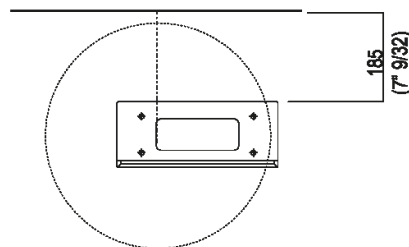

Height:	77 cm	30" 5/16 inches
Width:	13.5 cm	5" 5/16 inches
Weight:	16 kg	35 lbs
Depth:	33 cm	12" 63/64 inches
Packaging:	24 x 43 x 87 cm	9" 27/32 x 16" 59/64 x 34" 1/4 inches
Total weight:	20 kg	44 lbs

Note: The washbasin can be delivered also in stone or marble types on demand, price to be calculated. The above measurements refer to the Cristalplant® biobased version, for the marble version the measurements are: Base: 33.5 x 14.5 cm - 12" 63/64 x 5" 5/16 Weight: 31 kg - 68 lbsPackaging: 24 x 43 x 87 cm - 9" 27/32 x 16" 59/64 x 34" 1/4Gross weight: 41 kg - 90 lbs

Main dimensions

Installation notes: wall mounted taps

Scarico per sifone a bottiglia  
Drain for bottle trap

Tap position, recommended height

**POSIZIONE RUBINETTERIA / TAP POSITION**

Altezza consigliata / Recommended height