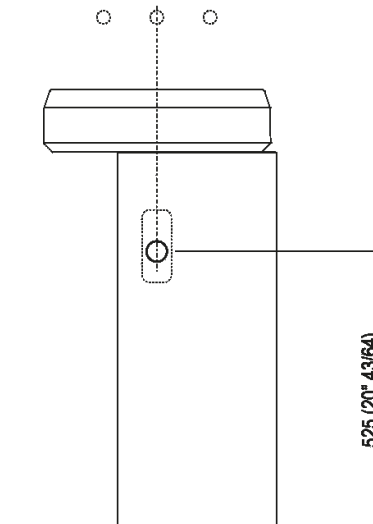

Height:	77 cm	30" 5/16 inches
Width:	13.5 cm	5" 5/16 inches
Weight:	16 kg	35 lbs
Depth:	33 cm	12" 63/64 inches
Packaging:	24 x 43 x 87 cm	9" 27/32 x 16" 59/64 x 34" 1/4 inches
Total weight:	20 kg	44 lbs

Note: The washbasin can be delivered also in stone or marble types on demand, price to be calculated. The above measurements refer to the Cristalplant® biobased version, for the marble version the measurements are: Base: 33.5 x 14.5 cm - 12" 63/64 x 5" 5/16 Weight: 31 kg - 68 lbsPackaging: 24 x 43 x 87 cm - 9" 27/32 x 16" 59/64 x 34" 1/4Gross weight: 41 kg - 90 lbs

Main dimensions

Installation notes: wall mounted taps

Scarico per sifone a bottiglia  
Drain for bottle trap

Tap position, recommended height

**POSIZIONE RUBINETTERIA / TAP POSITION**

Altezza consigliata / Recommended height