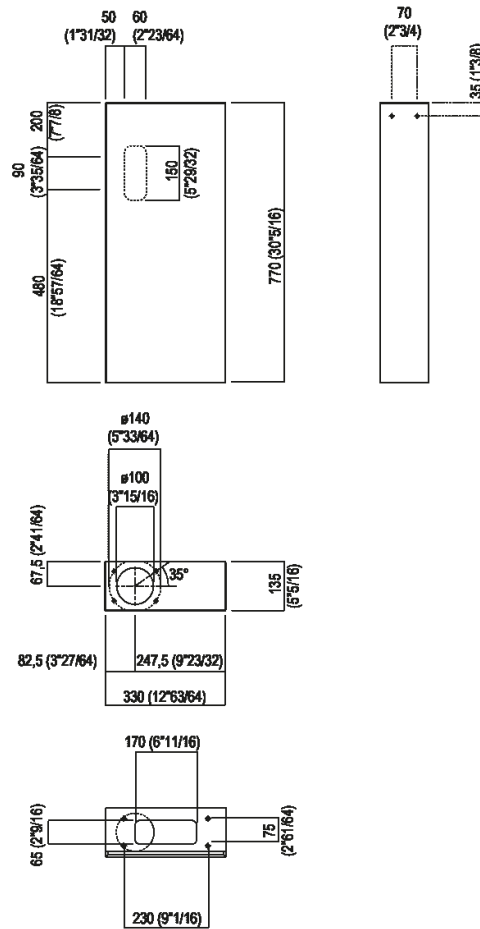

Washbasin support for wall drainage with column on the right of the basin  
 ACER1073\_ + ACER1126MD\_

design Patricia Urquiola, 2017

Washbasin in Cristalplant® biobased or marble.

**Materials**

-  Cristalplant® biobased
-  Marble
-  Wood

Height:	77 cm	30" 5/16 inches
Width:	13.5 cm	5" 5/16 inches
Weight:	16 kg	35 lbs
Depth:	33 cm	12" 63/64 inches
Packaging:	24 x 43 x 87 cm	9" 27/32 x 16" 59/64 x 34" 1/4 inches
Total weight:	20 kg	44 lbs

Note: The washbasin can be delivered also in stone or marble types on demand, price to be calculated. The above measurements refer to the Cristalplant® biobased version, for the marble version the measurements are: Base: 33.5 x 14.5 cm - 12" 63/64 x 5" 5/16 Weight: 31 kg - 68 lbsPackaging: 24 x 43 x 87 cm - 9" 27/32 x 16" 59/64 x 34" 1/4Gross weight: 41 kg - 90 lbs

Main dimensions

Installation notes: wall mounted taps

Scarico per sifone a bottiglia  
Drain for bottle trap

Tap position, recommended height

**POSIZIONE RUBINETTERIA / TAP POSITION**

Altezza consigliata / Recommended height