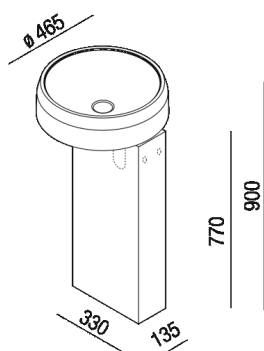

Washbasin support for wall drainage with column on the right of the basin  
 ACER1073\_ + ACER1126MD\_

design Patricia Urquiola, 2017

Washbasin in Cristalplant® biobased or marble.

**Materials**

-  Cristalplant® biobased
-  Marble
-  Wood

Height:	77 cm	30" 5/16 inches
Width:	13.5 cm	5" 5/16 inches
Weight:	16 kg	35 lbs
Depth:	33 cm	12" 63/64 inches
Packaging:	24 x 43 x 87 cm	9" 27/32 x 16" 59/64 x 34" 1/4 inches
Total weight:	20 kg	44 lbs

Note: The washbasin can be delivered also in stone or marble types on demand, price to be calculated. The above measurements refer to the Cristalplant® biobased version, for the marble version the measurements are: Base: 33.5 x 14.5 cm - 12" 63/64 x 5" 5/16 Weight: 31 kg - 68 lbsPackaging: 24 x 43 x 87 cm - 9" 27/32 x 16" 59/64 x 34" 1/4Gross weight: 41 kg - 90 lbs

Main dimensions

Installation notes: wall mounted taps

Scarico per sifone a bottiglia  
Drain for bottle trap

Tap position, recommended height

**POSIZIONE RUBINETTERIA / TAP POSITION**

Altezza consigliata / Recommended height