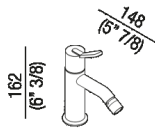

Single-hole mixer tap for bidet without  
 pop-up plug lever  
 AFEZ008\_

design Benedini Associati, 2018

Bidet tap.

**Finishes**

-  Chrome
-  Matt white painted
-  Matt black painted

**Materials**

-  Brass

Single-hole mixer tap for bidet without pop-up plug lever, including flexible  
 connection hoses

Height:	17.2 cm	6" 3/4 inches
Depth:	14.8 cm	5" 7/8 inches