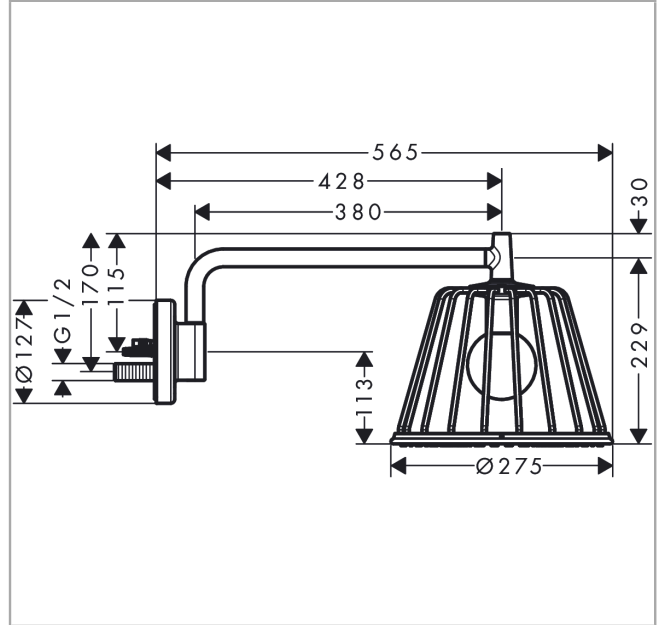

AXOR LampShower/Nendo
LampShower 275 1jet with shower arm
Surfaces: **Chrome** Article Number: **26031000**

product features

- consists of: overhead shower, shower arm
- shower head size: 275 mm
- spray type: Rain
- ball-joint: overhead shower angle adjustable
- material spray disc: metal
- shower arm length 380 mm
- shower arm swivels by 150°
- maximum flow rate at 3 bar: 13 l/min
- flow rate Rain spray (at 3 bar): 13 l/min
- minimum flow pressure: 2 bar
- spray zones: special spray image from placed inside spray nozzles on the inner diameter
- spray disc removable for cleaning
- installation: wall
- connection dimension: DN15
- with integrated lighting
- illuminant: LED
- power supply: 12 V
- transformer power supply for concealed installation 12 V, 18 W
- input voltage: 100 - 240 V AC / 50 / 60 Hz
- output voltage: 12 V - DC
- colour temperature: 2700 K
- energy efficiency class: A+
- TÜV certified

Technology

Certificates

AXOR LampShower/Nendo
LampShower 275 1jet with shower arm
 Surfaces: **Chrome** Article Number: **26031000**

Product image

Scale drawing

Flowchart

Q = l/min 0 3 6 9 12 15 18 21 24 27 30
 Q = l/sec 0 0,1 0,2 0,3 0,4 0,5

Exploded Drawing

Year of production: >10/15

AXOR LampShower/Nendo
LampShower 275 1jet with shower arm
 Surfaces: **Chrome** Article Number: **26031000**

Spare part list

Year of production: >10/15

Pos.		Article Number	Price	PU
1	connecting thread G½	92195000	-	1
2	O-ring 11x2	98127000	-	1
3	mounting kit	95430000	-	1
4	O-ring 100x2,5	98417000	-	1
5	non return valve DW 10	96456000	-	1
6	O-ring 17x2	98199000	-	1
7	plug	92202000	-	1
8	escutcheon	92193000	-	1
9	spray body	92181000	-	1
10	bulb	98351000	-	1
11	light glass	92182000	-	1
12	transformer	95585000	-	1
13	cable for illumination (12 V)	95586000	-	1
a	base body	26909180	-	1