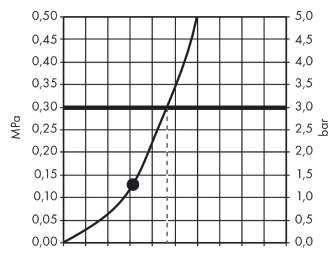

AXOR LampShower/Nendo
LampShower 275 1jet with shower arm
Surfaces: **Chrome** Article Number: **26031000**

product features

- consists of: overhead shower, shower arm
- shower head size: 275 mm
- spray type: Rain
- ball-joint: overhead shower angle adjustable
- material spray disc: metal
- shower arm length 380 mm
- shower arm swivels by 150°
- maximum flow rate at 3 bar: 13 l/min
- flow rate Rain spray (at 3 bar): 13 l/min
- minimum flow pressure: 2 bar
- spray zones: special spray image from placed inside spray nozzles on the inner diameter
- spray disc removable for cleaning
- installation: wall
- connection dimension: DN15
- with integrated lighting
- illuminant: LED
- power supply: 12 V
- transformer power supply for concealed installation 12 V, 18 W
- input voltage: 100 - 240 V AC / 50 / 60 Hz
- output voltage: 12 V - DC
- colour temperature: 2700 K
- energy efficiency class: A+
- TÜV certified

Technology

Certificates

AXOR LampShower/Nendo
LampShower 275 1jet with shower arm
 Surfaces: **Chrome** Article Number: **26031000**

Product image

Scale drawing

Flowchart

Q = l/min 0 3 6 9 12 15 18 21 24 27 30
 Q = l/sec 0 0,1 0,2 0,3 0,4 0,5