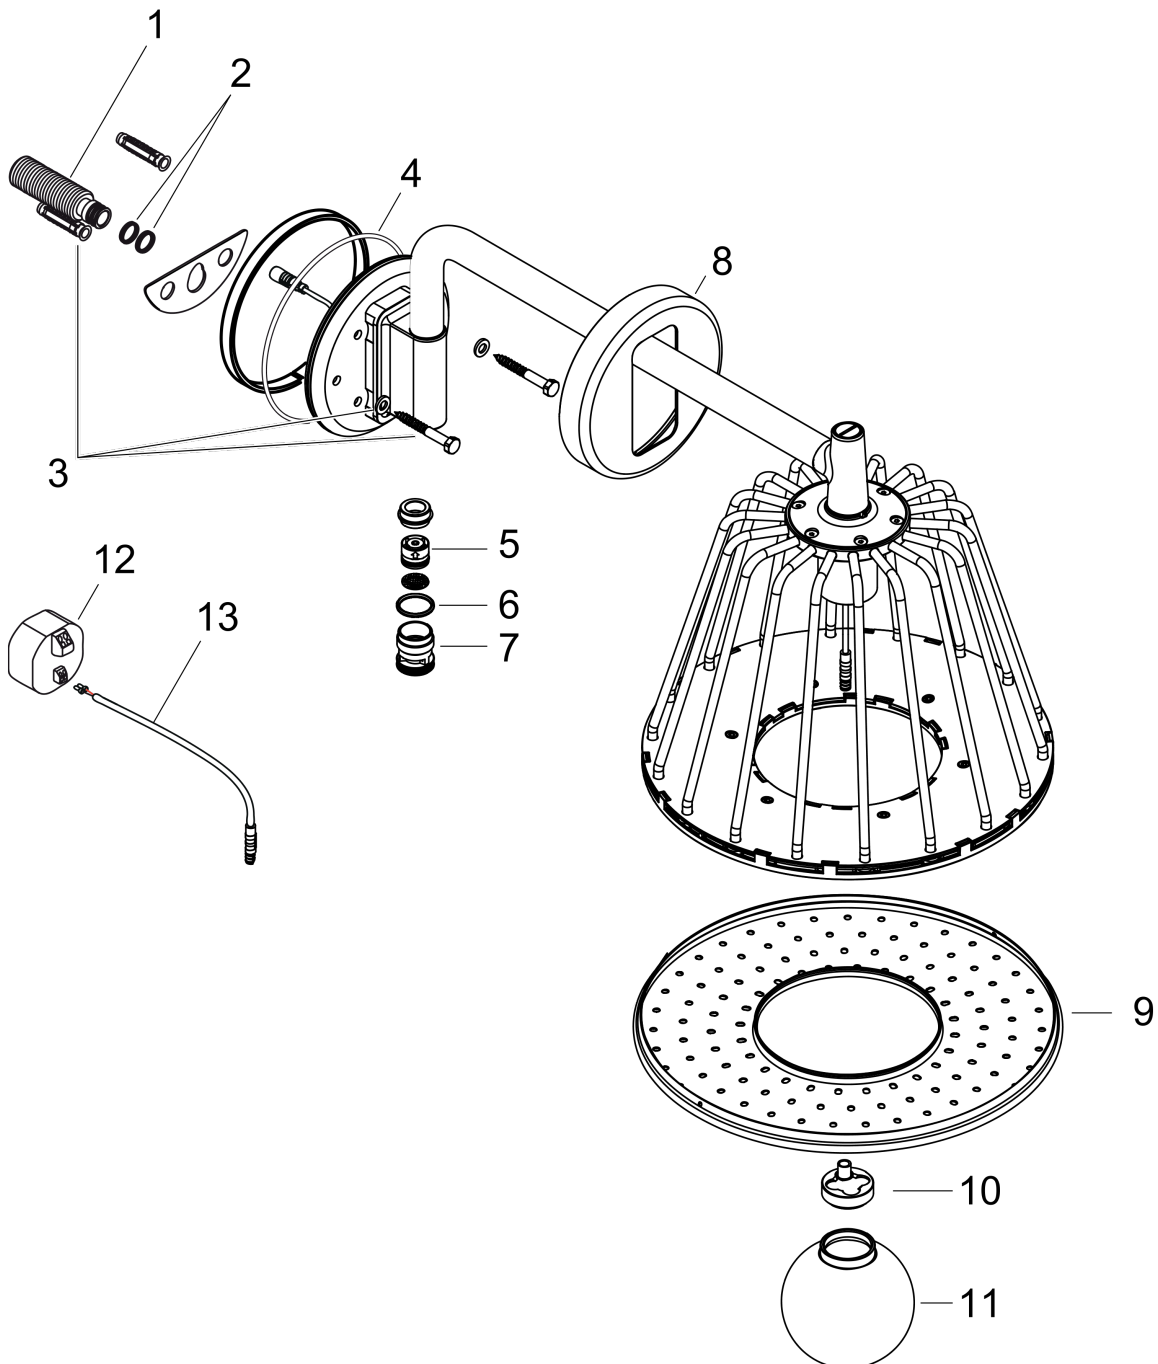

AXOR LampShower/Nendo
LampShower 275 1jet with shower arm
Surfaces: **Chrome** Article Number: **26031000**

product features

- consists of: overhead shower, shower arm
- shower head size: 275 mm
- spray type: Rain
- ball-joint: overhead shower angle adjustable
- material spray disc: metal
- shower arm length 380 mm
- shower arm swivels by 150°
- maximum flow rate at 3 bar: 13 l/min
- flow rate Rain spray (at 3 bar): 13 l/min
- minimum flow pressure: 2 bar
- spray zones: special spray image from placed inside spray nozzles on the inner diameter
- spray disc removable for cleaning
- installation: wall
- connection dimension: DN15
- with integrated lighting
- illuminant: LED
- power supply: 12 V
- transformer power supply for concealed installation 12 V, 18 W
- input voltage: 100 - 240 V AC / 50 / 60 Hz
- output voltage: 12 V - DC
- colour temperature: 2700 K
- energy efficiency class: A+
- TÜV certified

Technology

Certificates

AXOR LampShower/Nendo
LampShower 275 1jet with shower arm
 Surfaces: **Chrome** Article Number: **26031000**

Product image

Scale drawing

Flowchart

Q = l/min 0 3 6 9 12 15 18 21 24 27 30
 Q = l/sec 0 0,1 0,2 0,3 0,4 0,5

Exploded Drawing

Year of production: >10/15

AXOR LampShower/Nendo
LampShower 275 1jet with shower arm
 Surfaces: **Chrome** Article Number: **26031000**

Spare part list

Year of production: >10/15

Pos.		Article Number	Price	PU
1	connecting thread G½	92195000	-	1
2	O-ring 11x2	98127000	-	1
3	mounting kit	95430000	-	1
4	O-ring 100x2,5	98417000	-	1
5	non return valve DW 10	96456000	-	1
6	O-ring 17x2	98199000	-	1
7	plug	92202000	-	1
8	escutcheon	92193000	-	1
9	spray body	92181000	-	1
10	bulb	98351000	-	1
11	light glass	92182000	-	1
12	transformer	95585000	-	1
13	cable for illumination (12 V)	95586000	-	1
a	base body	26909180	-	1