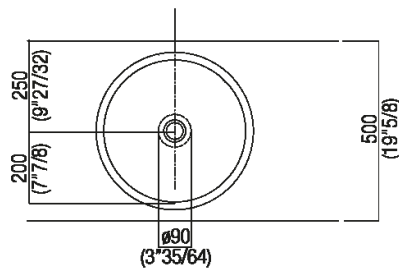

Finishes

-  White/dark grey
-  White/light grey
-  White

Materials

-  Stainless steel

Height:	50 cm	19" 5/8 inches
Diameter:	43.5 cm	17" 1/8 inches
Weight:	18 kg	40 lbs
Packaging:	52 x 52 x 56 cm	20" 4/8 x 20" 4/8 x 22" 3/64 inches
Total weight:	21 kg	46 lbs

Main dimensions

Installation notes

PIANO cm 50 / COUNTERTOP cm 50

Posizione standard per rubinetto a parete
Standard position for wall mounted tap

Tap position, recommended height