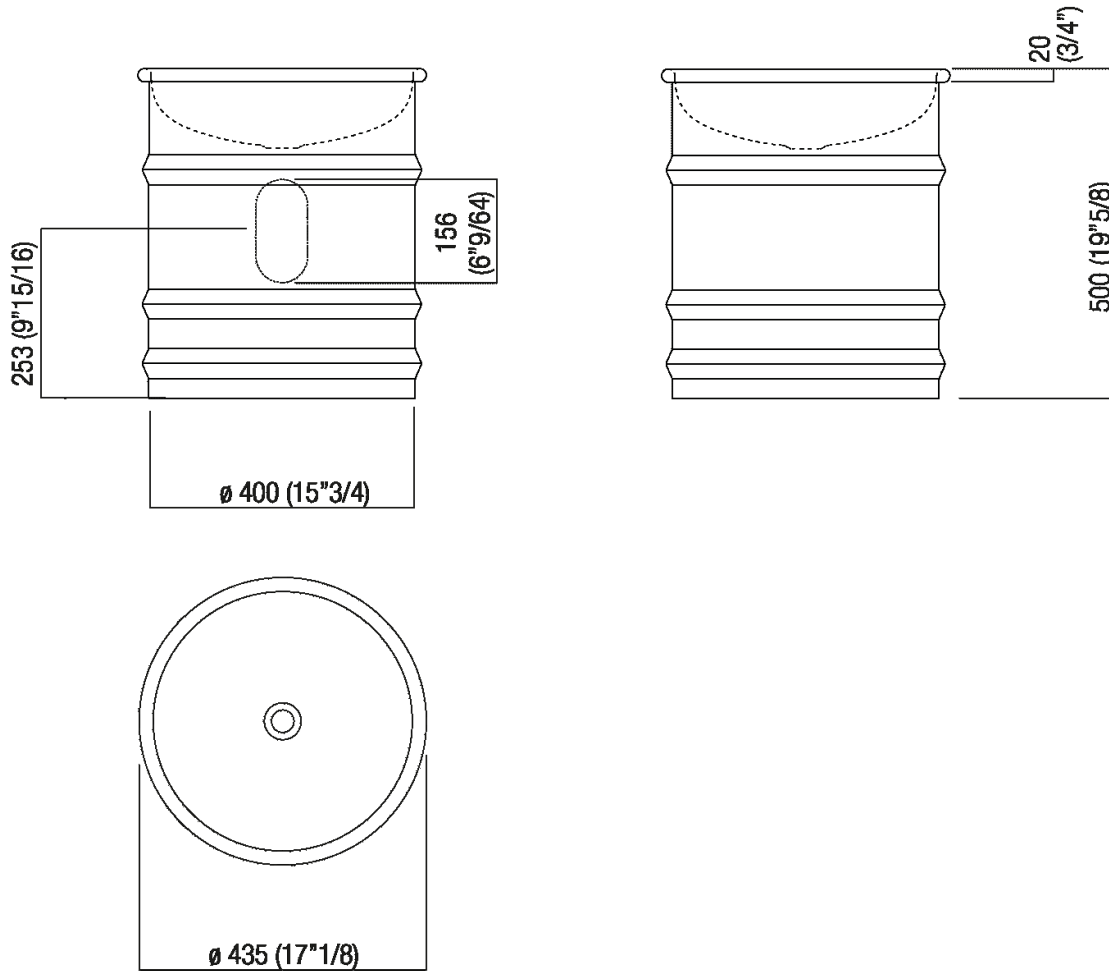

Over countertop washbasin h 50 cm (19" 3/4)
 ACER0799EP_

design Patricia Urquiola, 2018

Round over countertop washbasin in stainless steel painted white (RAL9003) or in two colours, with dark grey (RAL7021) or light grey (RAL7044) exterior, without tap hole and overflow. Can be accessorised with iroko shelf to be installed on the edge of the washbasin. The washbasin includes waste (.MET0563) with white finish cap.

Finishes

-  White/dark grey
-  White/light grey
-  White

Materials

-  Stainless steel

Height:	50 cm	19" 5/8 inches
Diameter:	43.5 cm	17" 1/8 inches
Weight:	18 kg	40 lbs
Packaging:	52 x 52 x 56 cm	20" 4/8 x 20" 4/8 x 22" 3/64 inches
Total weight:	21 kg	46 lbs

Main dimensions

Installation notes

PIANO cm 50 / COUNTERTOP cm 50

Posizione standard per rubinetto a parete
Standard position for wall mounted tap

Tap position, recommended height