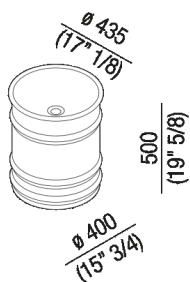

Over countertop washbasin h 50 cm (19" 3/4)
 ACER0799EP_

design Patricia Urquiola, 2018

Round over countertop washbasin in stainless steel painted white (RAL9003) or in two colours, with dark grey (RAL7021) or light grey (RAL7044) exterior, without tap hole and overflow. Can be accessorised with iroko shelf to be installed on the edge of the washbasin. The washbasin includes waste (.MET0563) with white finish cap.

Finishes

-  White/dark grey
-  White/light grey
-  White

Materials

-  Stainless steel

Height:	50 cm	19" 5/8 inches
Diameter:	43.5 cm	17" 1/8 inches
Weight:	18 kg	40 lbs
Packaging:	52 x 52 x 56 cm	20" 4/8 x 20" 4/8 x 22" 3/64 inches
Total weight:	21 kg	46 lbs

Main dimensions

Installation notes

PIANO cm 50 / COUNTERTOP cm 50

Posizione standard per rubinetto a parete
Standard position for wall mounted tap

Tap position, recommended height