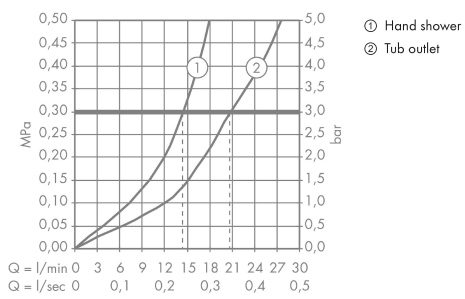

AXOR Urquiola
Bath thermostat floor-standing
Surfaces: **Chrome** Article Number: **11422000**

Product image

Scale drawing

Flowchart