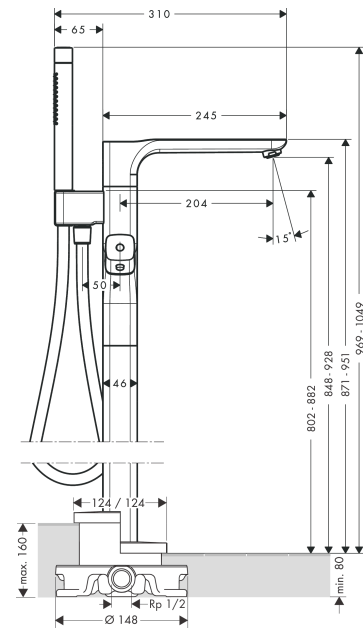

AXOR Urquiola
Bath thermostat floor-standing
Surfaces: **Chrome** Article Number: **11422000**

product features

- consists of: bath thermostat floor standing, baton hand shower, shower hose, shower holder
- projection 204 mm
- 2 functions
- spray type mixer: normal spray
- spray type hand shower: Rain, Mono
- maximum flow rate at 3 bar: 21 l/min
- flow rate for bath spout at 3 bar: 21 l/min
- flow rate of hand shower at 3 bar: 14 l/min
- min. operating pressure: 1 bar
- max. operating pressure: 10 bar
- thermostat cartridge, shut-off/ diverter valve
- safety lock at 40° C
- temperature limitation adjustable
- non-return valve
- with automatic resetting
- connection type: basic set
- connection dimension: DN15
- dirt filter included

AXOR Urquiola
Bath thermostat floor-standing
 Surfaces: **Chrome** Article Number: **11422000**

Product image

Scale drawing

Flowchart

AXOR Urquiola
Bath thermostat floor-standing
Surfaces: **Chrome** Article Number: **11422000**

Spare part list

Year of production: >04/09

Pos.		Article Number	Price	PU
1	handle	11491000	-	1
2	screw cover	95181000	-	1
3	safety set for temperature control	98916000	-	1
4	nut	98913000	-	1
5	shut off unit with selector	98283000	-	1
6	aerator M24x1 (30 l/min)	96512000	-	1
7	hexagon socket screw M10x35	97670000	-	1
8	set of non return valves DW 15	94074000	-	1
9	O-ring 11x2	98127000	-	1
10	O-Ring 36x2,5	98190000	-	1
11	O-ring 44x2,5	98162000	-	1
12	O-ring 29x3	98371000	-	1
13	extension set 60 mm	92135000	-	1
14	handle for thermostat	11492000	-	1
15	thermostat cartridge	98282000	-	1
16	cartridge for exchanged connections	92373000	-	1
17	handshower	28532000	-	1
18	guide	92858000	-	1
19	shower hose Isiflex'B 1,25 m	28272000	-	1
20	seal	98058000	-	1
a	concealed item	10452180	-	1