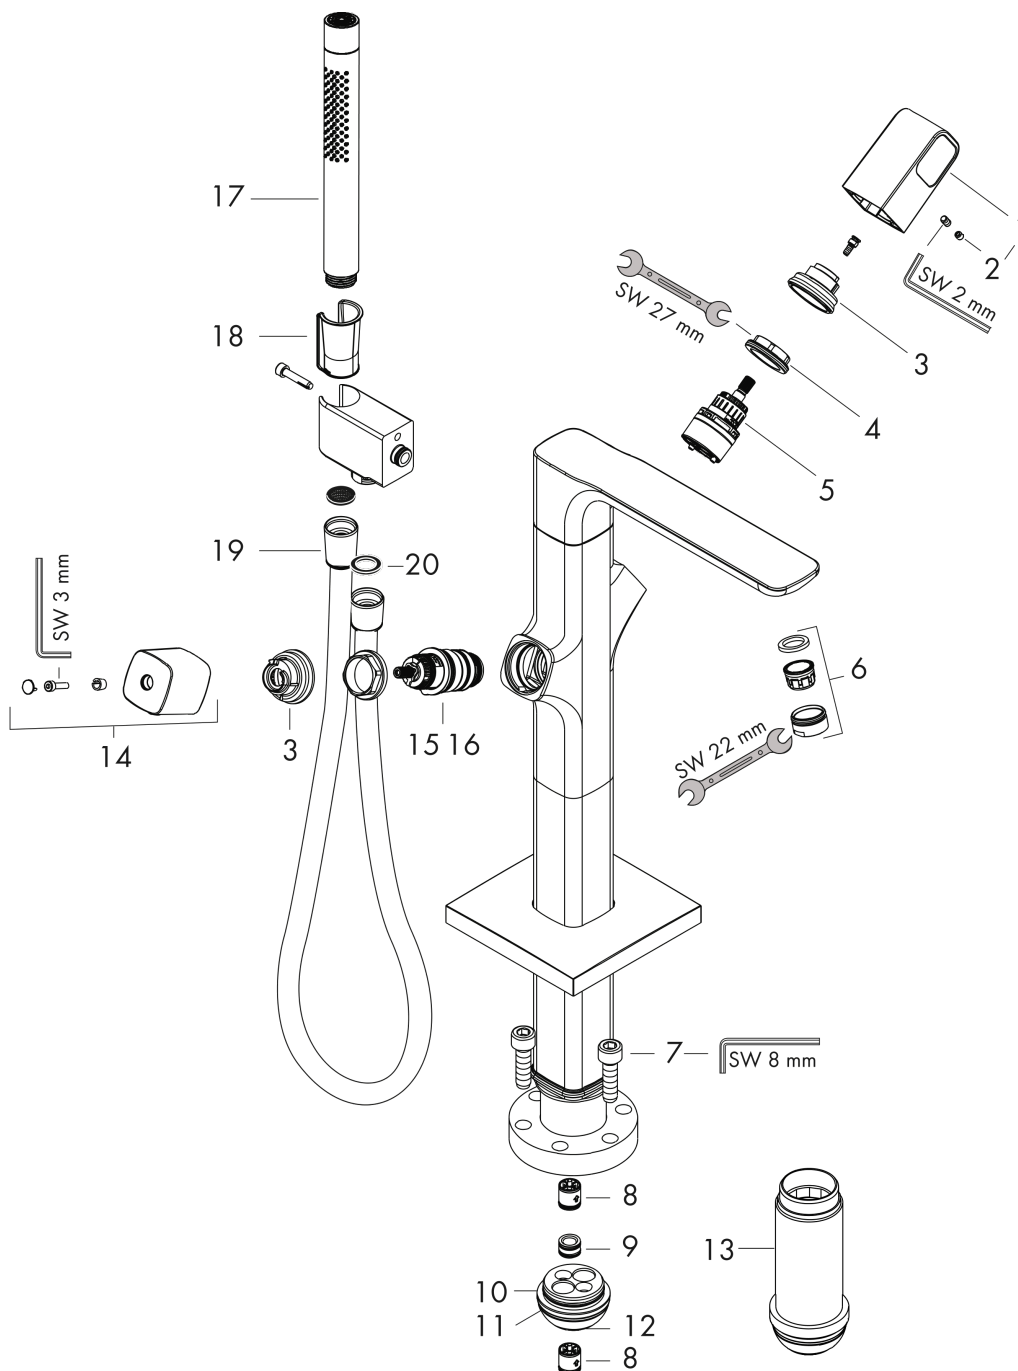

AXOR Urquiola
Bath thermostat floor-standing
Surfaces: **Chrome** Article Number: **11422000**

product features

- consists of: bath thermostat floor standing, baton hand shower, shower hose, shower holder
- projection 204 mm
- 2 functions
- spray type mixer: normal spray
- spray type hand shower: Rain, Mono
- maximum flow rate at 3 bar: 21 l/min
- flow rate for bath spout at 3 bar: 21 l/min
- flow rate of hand shower at 3 bar: 14 l/min
- min. operating pressure: 1 bar
- max. operating pressure: 10 bar
- thermostat cartridge, shut-off/ diverter valve
- safety lock at 40° C
- temperature limitation adjustable
- non-return valve
- with automatic resetting
- connection type: basic set
- connection dimension: DN15
- dirt filter included

Installation examples

AXOR Urquiola
Bath thermostat floor-standing
 Surfaces: **Chrome** Article Number: **11422000**

Exploded Drawing

Year of production: >04/09

AXOR Urquiola
Bath thermostat floor-standing
 Surfaces: **Chrome** Article Number: **11422000**

Spare part list

Year of production: >04/09

Pos.		Article Number	Price	PU
1	handle	11491000	-	1
2	screw cover	95181000	-	1
3	safety set for temperature control	98916000	-	1
4	nut	98913000	-	1
5	shut off unit with selector	98283000	-	1
6	aerator M24x1 (30 l/min)	96512000	-	1
7	hexagon socket screw M10x35	97670000	-	1
8	set of non return valves DW 15	94074000	-	1
9	O-ring 11x2	98127000	-	1
10	O-Ring 36x2,5	98190000	-	1
11	O-ring 44x2,5	98162000	-	1
12	O-ring 29x3	98371000	-	1
13	extension set 60 mm	92135000	-	1
14	handle for thermostat	11492000	-	1
15	thermostat cartridge	98282000	-	1
16	cartridge for exchanged connections	92373000	-	1
17	handshower	28532000	-	1
18	guide	92858000	-	1
19	shower hose Isiflex'B 1,25 m	28272000	-	1
20	seal	98058000	-	1
a	concealed item	10452180	-	1