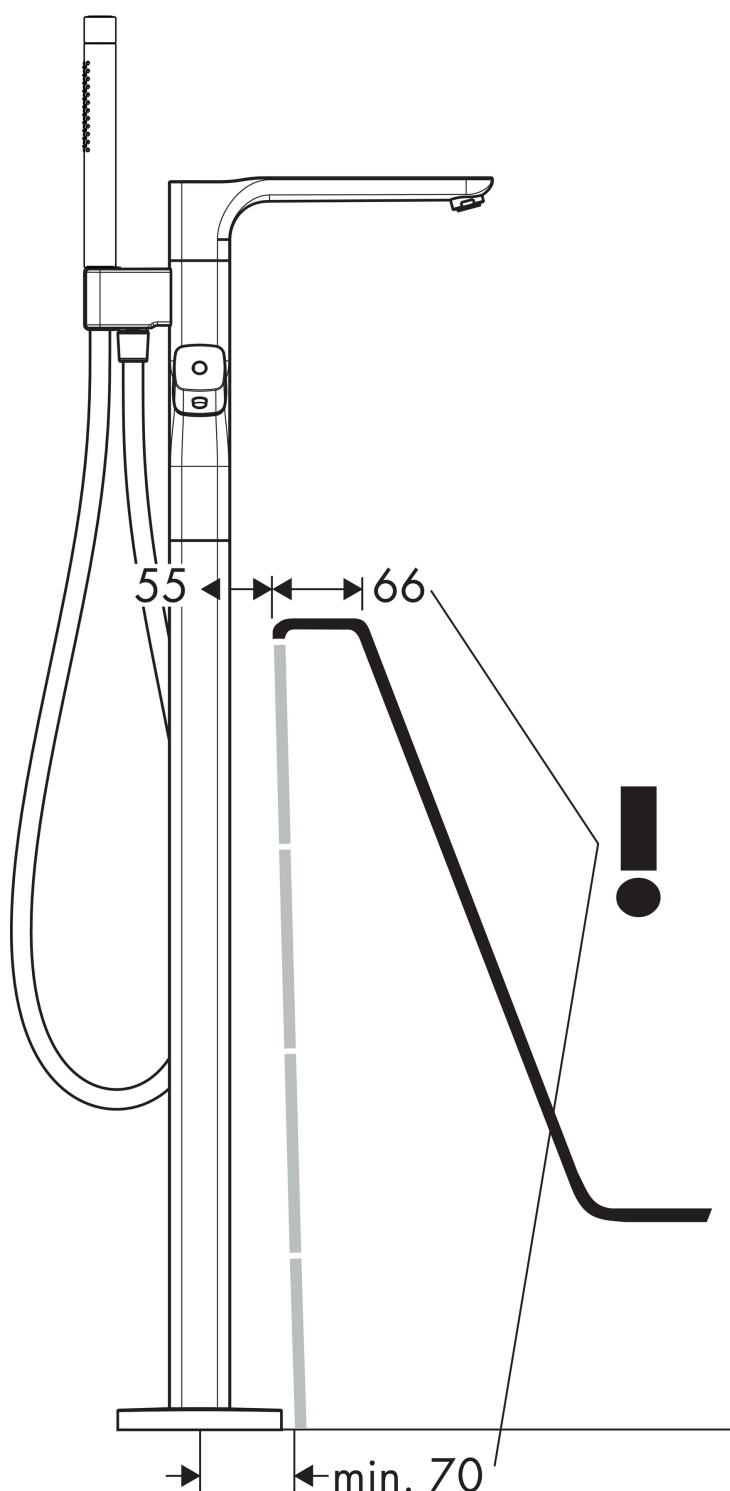

AXOR Urquiola
Bath thermostat floor-standing
Surfaces: **Chrome** Article Number: **11422000**

Installation examples