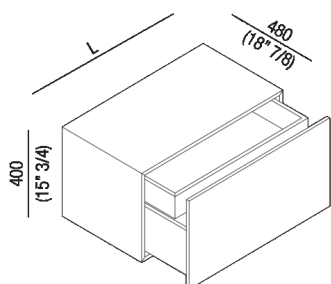

Storage unit with large drawer and 1 inside drawer, depth 40,5 cm (16")
 AFXMO198_4_

design Benedini Associati, 2002

Storage unit with large drawer and 1 inside drawer, depth 40,5 cm (16").

Height:	40 cm	15" 3/4 inches
Depth:	40.5 cm	16" inches

Note: It is available with width from 40 to 120 cm.

Materials

Wood