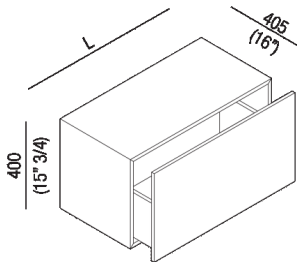

One-drawer storage unit, depth 40,5 cm (16")
AFXMO170_4_

design Benedini Associati, 2002

One-drawer storage unit, depth 40,5 cm (16").

Height:	40 cm	15" 3/4 inches
Depth:	40.5 cm	16" inches

Note: It is available with width from 40 to 120 cm.