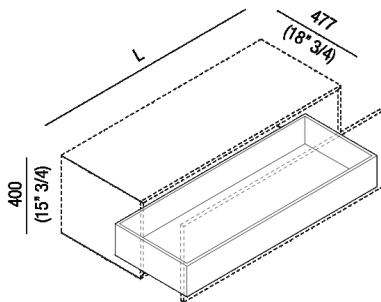

Drawer

ADL4_

design Benedini Associati, 2015

Finishes

-  Natural oak
-  Brown oak
-  Dark oak
-  Painted teak
-  Grey ash oak

Materials

-  Wood

The drawers have fixed measures: 40, 60, 80, 100 and 120 cm (15"3/7, 23"5/8, 31"1/2, 39"3/8, 47"1/4). The drawer finish is the same as the casing, when this is in wood: when it is lacquered it must be chosen from the wood finishes available. The storage units of 40 cm (15" 3/4) height can be equipped with an additional internal drawer.

Note: The drawers are equipped with full extraction runners with push-pull opening and soft-closing mechanism (capacity 40 kg).