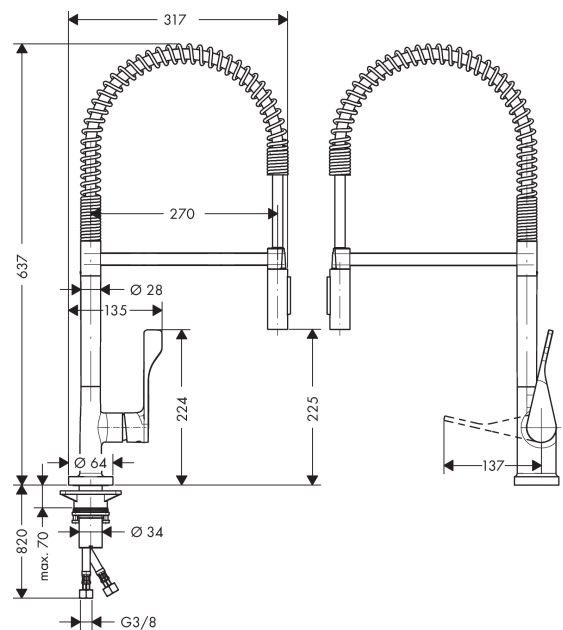

### product features

- ComfortZone 230
- swivel range 360°
- normal and spray jet
- lockable shower spray, spray returns through pressing spray diverter
- connection dimension: DN15
- maximum flow rate at 3 bar: 9 l/min
- ceramic cartridge
- connection type: G 3/8 connections
- temperature limitation adjustable
- integrated non-return valve
- suitable for continuous flow water heaters

### Scale drawing

**AXOR Citterio**  
**Single lever kitchen mixer 230 Semi-Pro**  
 Surfaces: **Chrome** Article Number: **39840000**

## Exploded Drawing

Year of production: >02/12

**AXOR Citterio**  
**Single lever kitchen mixer 230 Semi-Pro**  
 Surfaces: **Chrome** Article Number: **39840000**

## Spare part list

Year of production: >02/12

Pos.		Article Number	Price	PU
1	handle	39891000	-	1
2	screw cover	96338000	-	1
3	hollow set screw M6x10 DIN 916	96029000	-	1
4	flange	98603000	-	1
5	nut	96461000	-	1
6	cartridge, assy	92730000	-	1
7	seal	95008000	-	1
8	shower hose	97475000	-	1
9	nut	92757000	-	1
10	filter	97735000	-	1
11	handspray	95908000	-	1
12	set of non return valves DW 15	97350000	-	1
13	O-ring 18x1,5	98231000	-	1
14	aerator laminar M22x1 (15 l/min)	95909000	-	1
15	service tool	95910000	-	1
16	screw	97662000	-	1
17	O-ring 17x2,5	98387000	-	1
18	axialring	97558000	-	1
19	sealing washer	97825000	-	1
20	support	97523000	-	1
21	fixing set (Ø 34)	95049000	-	1
22	lever collar	97548000	-	1
23	connection hose 900 mm M8x0,75 G3/8	96316000	-	1
24	O-ring 7x1,5	98422000	-	1
25	sealing set	95581000	-	1