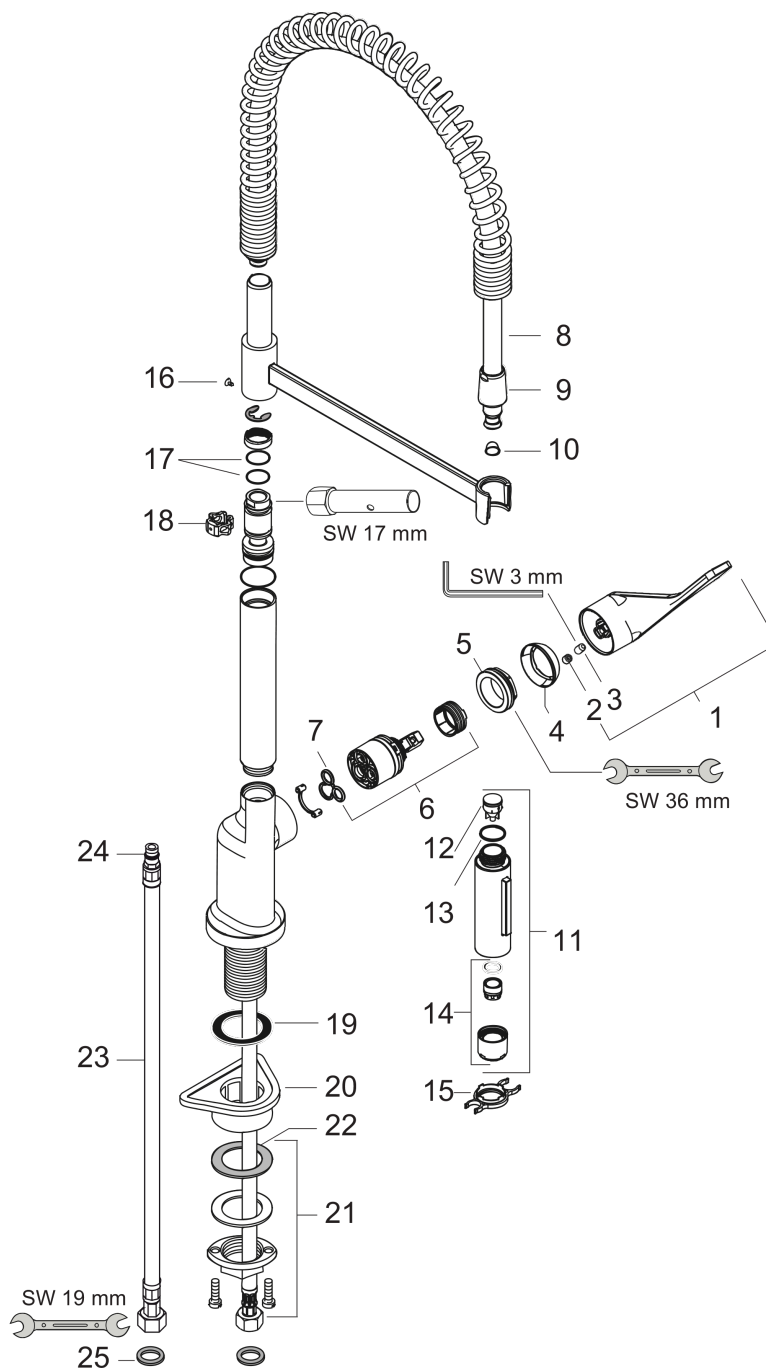

### product features

- ComfortZone 230
- swivel range 360°
- normal and spray jet
- lockable shower spray, spray returns through pressing spray diverter
- connection dimension: DN15
- maximum flow rate at 3 bar: 9 l/min
- ceramic cartridge
- connection type: G 3/8 connections
- temperature limitation adjustable
- integrated non-return valve
- suitable for continuous flow water heaters

### Scale drawing

**AXOR Citterio**  
**Single lever kitchen mixer 230 Semi-Pro**  
 Surfaces: **Chrome** Article Number: **39840000**

## Exploded Drawing

Year of production: >02/12

**AXOR Citterio**  
**Single lever kitchen mixer 230 Semi-Pro**  
 Surfaces: **Chrome** Article Number: **39840000**

## Spare part list

Year of production: >02/12

Pos.		Article Number	Price	PU
1	handle	39891000	-	1
2	screw cover	96338000	-	1
3	hollow set screw M6x10 DIN 916	96029000	-	1
4	flange	98603000	-	1
5	nut	96461000	-	1
6	cartridge, assy	92730000	-	1
7	seal	95008000	-	1
8	shower hose	97475000	-	1
9	nut	92757000	-	1
10	filter	97735000	-	1
11	handspray	95908000	-	1
12	set of non return valves DW 15	97350000	-	1
13	O-ring 18x1,5	98231000	-	1
14	aerator laminar M22x1 (15 l/min)	95909000	-	1
15	service tool	95910000	-	1
16	screw	97662000	-	1
17	O-ring 17x2,5	98387000	-	1
18	axialring	97558000	-	1
19	sealing washer	97825000	-	1
20	support	97523000	-	1
21	fixing set (Ø 34)	95049000	-	1
22	lever collar	97548000	-	1
23	connection hose 900 mm M8x0,75 G3/8	96316000	-	1
24	O-ring 7x1,5	98422000	-	1
25	sealing set	95581000	-	1