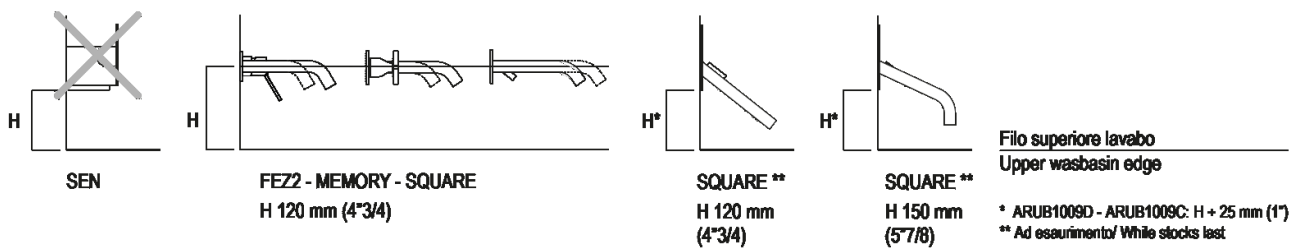

**Finishes**

-  Glossy white
-  Matt white
-  Matt white/dark grey
-  Matt white/light grey

**Materials**

-  Ceramilux®

|               |                 |                                       |
|---------------|-----------------|---------------------------------------|
| Height:       | 13 cm           | 5" 1/8 inches                         |
| Width:        | 90 cm           | 35" 3/8 inches                        |
| Weight:       | 18 kg           | 40 lbs                                |
| Depth:        | 55 cm           | 21" 5/8 inches                        |
| Packaging:    | 96 x 63 x 20 cm | 37" 51/64 x 24" 51/64 x 7" 7/8 inches |
| Total weight: | 22 kg           | 48 lbs                                |

**Main dimensions**

Installation notes

Scarico per sifone a bottiglia  
Drain for bottle trap

\*h.consigliata / advised h.

Installation notes

Scarico per sifone ad incasso  
Drain for concealed waste trap

\*h.consigliata / advised h.

Tap position, recommended height

**POSIZIONE RUBINETTERIA / TAP POSITION**

Altezza consigliata / Recommended height

Installation notes

Scarico per sifone ad incasso e piletta con canotto fisso  
Drain for concealed waste trap with not adjustable pipe