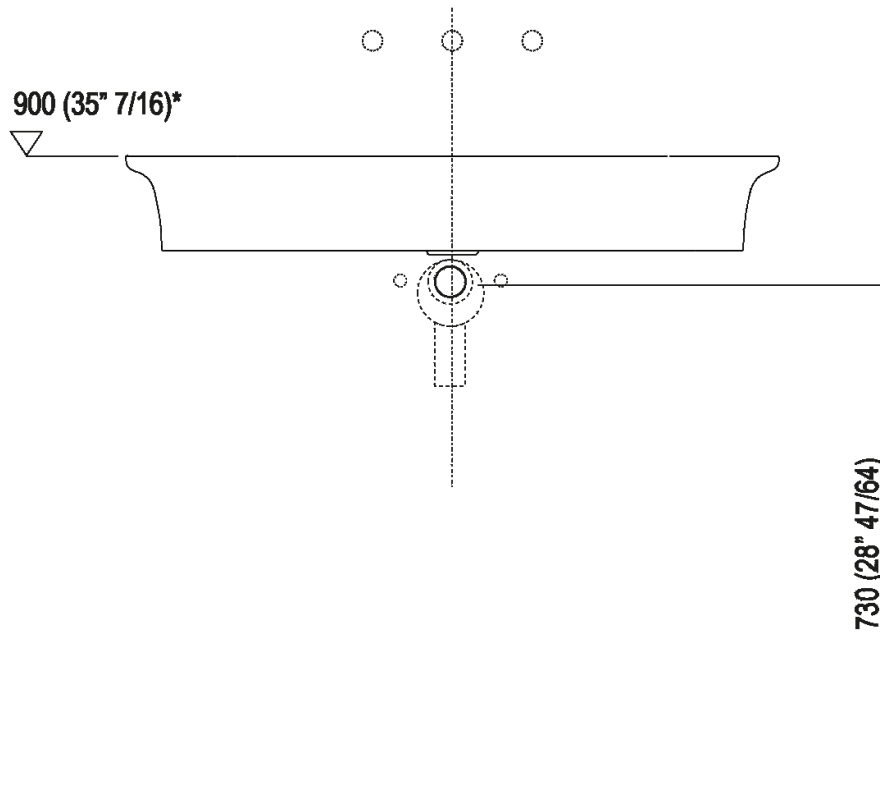

**Finishes**

-  Glossy white
-  Matt white
-  Matt white/dark grey
-  Matt white/light grey

**Materials**

-  Ceramilux®

|               |                 |                                       |
|---------------|-----------------|---------------------------------------|
| Height:       | 13 cm           | 5" 1/8 inches                         |
| Width:        | 90 cm           | 35" 3/8 inches                        |
| Weight:       | 18 kg           | 40 lbs                                |
| Depth:        | 55 cm           | 21" 5/8 inches                        |
| Packaging:    | 96 x 63 x 20 cm | 37" 51/64 x 24" 51/64 x 7" 7/8 inches |
| Total weight: | 22 kg           | 48 lbs                                |

**Main dimensions**

Installation notes

Scarico per sifone a bottiglia  
Drain for bottle trap

\*h.consigliata / advised h.

Installation notes

Scarico per sifone ad incasso  
Drain for concealed waste trap

\*h.consigliata / advised h.

Tap position, recommended height

**POSIZIONE RUBINETTERIA / TAP POSITION**

Altezza consigliata / Recommended height

Installation notes

Scarico per sifone ad incasso e piletta con canotto fisso  
Drain for concealed waste trap with not adjustable pipe