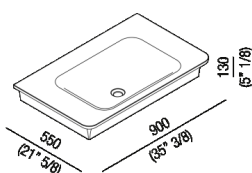

Wall mounted washbasin without tap hole  
 ACER10700R\_

design Benedini Associati, 2014

Washbasin in matt or glossy white Ceramilux®; the matt finish is available in white or two-coloured with soft touch dark grey RAL7021 or light grey RAL7044 exterior, without tap hole, with one or three tap holes. Without overflow, fixing kit included. The washbasin is available in customized colours (surcharge of 20%). The washbasin can be installed on storage units of the Flat XL program with 80 cm length (31" 1/2) and 50 cm (19" 5/8) depth. Designed for waste .MET0563.

**Finishes**

-  Glossy white
-  Matt white
-  Matt white/dark grey
-  Matt white/light grey

**Materials**

-  Ceramilux®

|               |                 |                                       |
|---------------|-----------------|---------------------------------------|
| Height:       | 13 cm           | 5" 1/8 inches                         |
| Width:        | 90 cm           | 35" 3/8 inches                        |
| Weight:       | 18 kg           | 40 lbs                                |
| Depth:        | 55 cm           | 21" 5/8 inches                        |
| Packaging:    | 96 x 63 x 20 cm | 37" 51/64 x 24" 51/64 x 7" 7/8 inches |
| Total weight: | 22 kg           | 48 lbs                                |