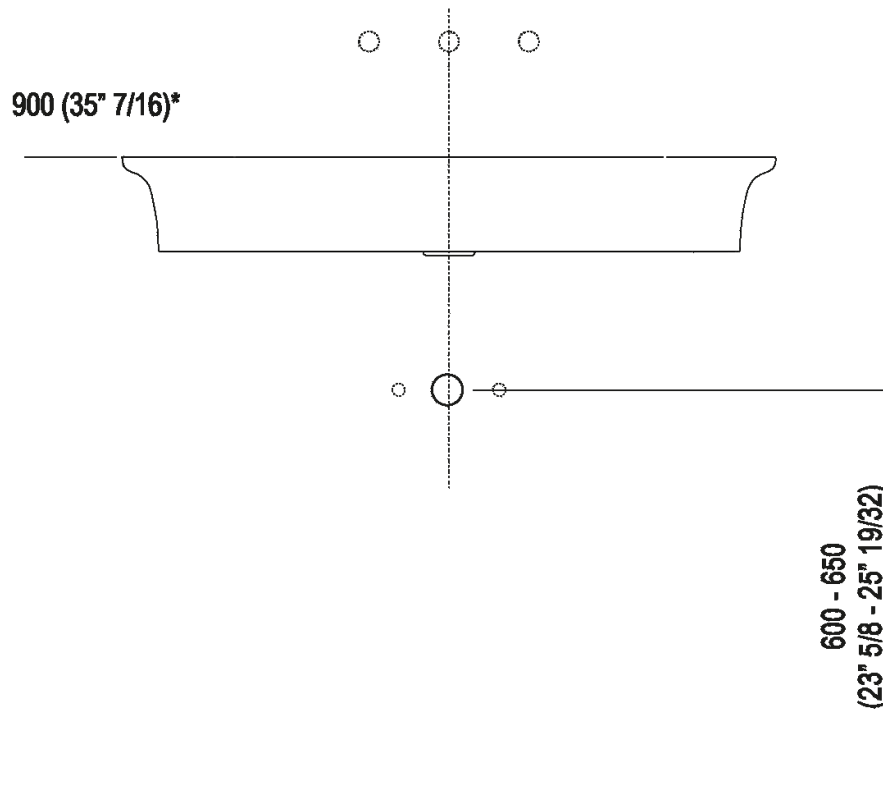

Wall mounted washbasin without tap hole  
 ACER10700R\_

design Benedini Associati, 2014

Washbasin in matt or glossy white Ceramilux®; the matt finish is available in white or two-coloured with soft touch dark grey RAL7021 or light grey RAL7044 exterior, without tap hole, with one or three tap holes. Without overflow, fixing kit included. The washbasin is available in customized colours (surcharge of 20%). The washbasin can be installed on storage units of the Flat XL program with 80 cm length (31" 1/2) and 50 cm (19" 5/8) depth. Designed for waste .MET0563.

**Finishes**

-  Glossy white
-  Matt white
-  Matt white/dark grey
-  Matt white/light grey

**Materials**

-  Ceramilux®

|               |                 |                                       |
|---------------|-----------------|---------------------------------------|
| Height:       | 13 cm           | 5" 1/8 inches                         |
| Width:        | 90 cm           | 35" 3/8 inches                        |
| Weight:       | 18 kg           | 40 lbs                                |
| Depth:        | 55 cm           | 21" 5/8 inches                        |
| Packaging:    | 96 x 63 x 20 cm | 37" 51/64 x 24" 51/64 x 7" 7/8 inches |
| Total weight: | 22 kg           | 48 lbs                                |

**Main dimensions**

Installation notes

Scarico per sifone a bottiglia  
Drain for bottle trap

\*h.consigliata / advised h.

Installation notes

Scarico per sifone ad incasso  
Drain for concealed waste trap

\*h.consigliata / advised h.

Tap position, recommended height

**POSIZIONE RUBINETTERIA / TAP POSITION**

Altezza consigliata / Recommended height

Installation notes

Scarico per sifone ad incasso e piletta con canotto fisso  
Drain for concealed waste trap with not adjustable pipe