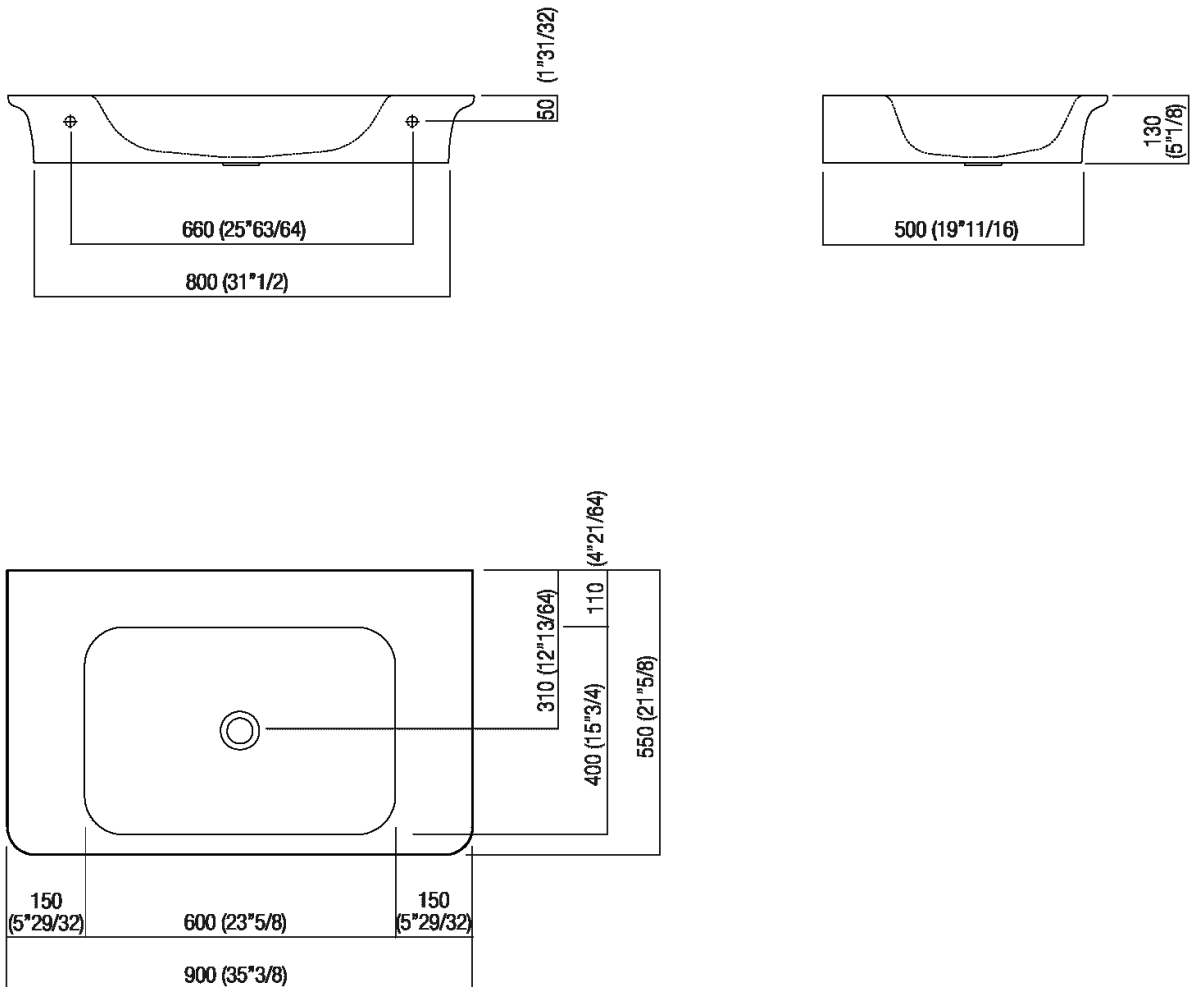

Wall mounted washbasin without tap hole  
 ACER10700R\_

design Benedini Associati, 2014

Washbasin in matt or glossy white Ceramilux®; the matt finish is available in white or two-coloured with soft touch dark grey RAL7021 or light grey RAL7044 exterior, without tap hole, with one or three tap holes. Without overflow, fixing kit included. The washbasin is available in customized colours (surcharge of 20%). The washbasin can be installed on storage units of the Flat XL program with 80 cm length (31" 1/2) and 50 cm (19" 5/8) depth. Designed for waste .MET0563.

**Finishes**

-  Glossy white
-  Matt white
-  Matt white/dark grey
-  Matt white/light grey

**Materials**

-  Ceramilux®

|               |                 |                                       |
|---------------|-----------------|---------------------------------------|
| Height:       | 13 cm           | 5" 1/8 inches                         |
| Width:        | 90 cm           | 35" 3/8 inches                        |
| Weight:       | 18 kg           | 40 lbs                                |
| Depth:        | 55 cm           | 21" 5/8 inches                        |
| Packaging:    | 96 x 63 x 20 cm | 37" 51/64 x 24" 51/64 x 7" 7/8 inches |
| Total weight: | 22 kg           | 48 lbs                                |

**Main dimensions**

Installation notes

Scarico per sifone a bottiglia  
Drain for bottle trap

\*h.consigliata / advised h.

Installation notes

Scarico per sifone ad incasso  
Drain for concealed waste trap

\*h.consigliata / advised h.

Tap position, recommended height

**POSIZIONE RUBINETTERIA / TAP POSITION**

Altezza consigliata / Recommended height

Installation notes

Scarico per sifone ad incasso e piletta con canotto fisso  
Drain for concealed waste trap with not adjustable pipe