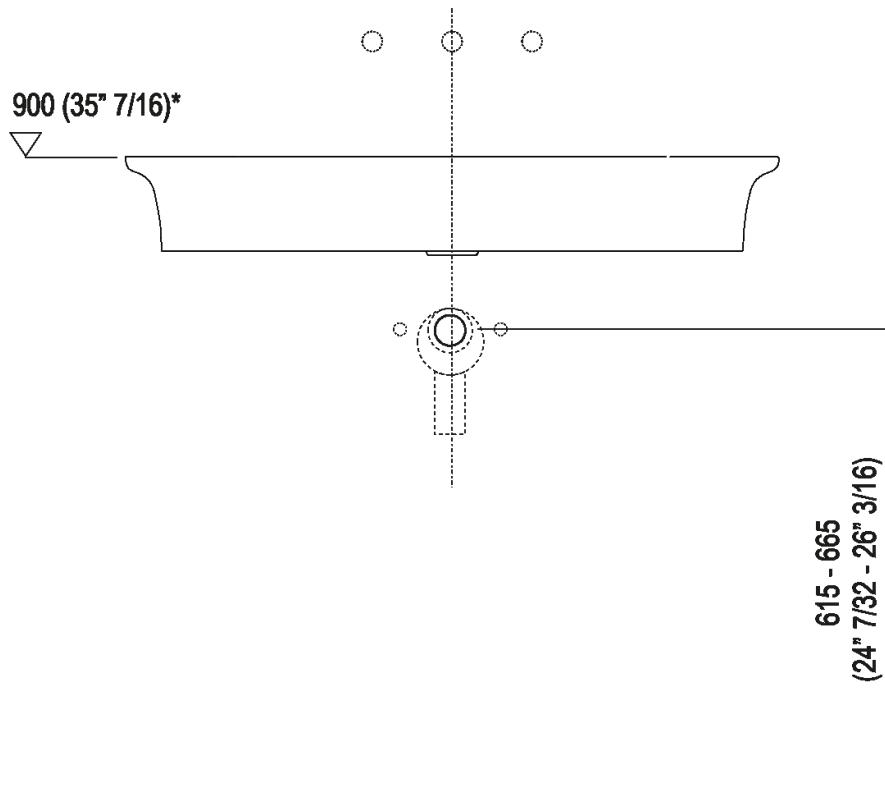

Wall mounted washbasin without tap hole  
 ACER10700R\_

design Benedini Associati, 2014

Washbasin in matt or glossy white Ceramilux®; the matt finish is available in white or two-coloured with soft touch dark grey RAL7021 or light grey RAL7044 exterior, without tap hole, with one or three tap holes. Without overflow, fixing kit included. The washbasin is available in customized colours (surcharge of 20%). The washbasin can be installed on storage units of the Flat XL program with 80 cm length (31" 1/2) and 50 cm (19" 5/8) depth. Designed for waste .MET0563.

**Finishes**

-  Glossy white
-  Matt white
-  Matt white/dark grey
-  Matt white/light grey

**Materials**

-  Ceramilux®

|               |                 |                                       |
|---------------|-----------------|---------------------------------------|
| Height:       | 13 cm           | 5" 1/8 inches                         |
| Width:        | 90 cm           | 35" 3/8 inches                        |
| Weight:       | 18 kg           | 40 lbs                                |
| Depth:        | 55 cm           | 21" 5/8 inches                        |
| Packaging:    | 96 x 63 x 20 cm | 37" 51/64 x 24" 51/64 x 7" 7/8 inches |
| Total weight: | 22 kg           | 48 lbs                                |

**Main dimensions**

Installation notes

Scarico per sifone a bottiglia  
Drain for bottle trap

\*h.consigliata / advised h.

Installation notes

Scarico per sifone ad incasso  
Drain for concealed waste trap

\*h.consigliata / advised h.

Tap position, recommended height

**POSIZIONE RUBINETTERIA / TAP POSITION**

Altezza consigliata / Recommended height

Installation notes

Scarico per sifone ad incasso e piletta con canotto fisso  
Drain for concealed waste trap with not adjustable pipe