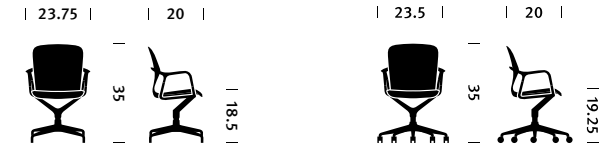

Statement of Line Overview

Chair with Four-Star Base

Chair with Five-Star Base

Materials

[Click here](#) to see our complete materials offering for Keyn.

Sustainability

[Click here](#) to see how Keyn meets your environmental goals.

3D Models

[View model library.](#)