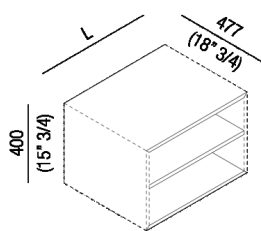

Open compartment

ALG4\_

design Benedini Associati, 2015

The open compartments have standard dimensions of 40 (15"3/7) or 60 cm (23"5/8) length are available in the same finish as the casing.

**Materials**

Wood

|         |         |                |
|---------|---------|----------------|
| Height: | 40 cm   | 15" 3/4 inches |
| Depth:  | 47.7 cm | 18" 3/4 inches |

Note: Other than the standard measurements, special dimensions are possible.