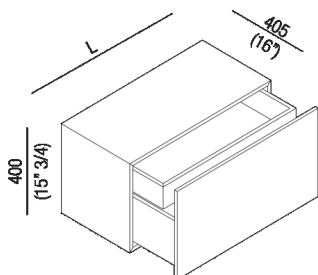

Storage unit with large drawer and 1 inside drawer, depth 48 cm (18" 7/8)  
 AFXMO198\_5\_

design Benedini Associati, 2002

**Materials**

Wood

Storage unit with large drawer and 1 inside drawer, depth 48 cm (18" 7/8).

Height:	40 cm	15" 3/4 inches
Depth:	48 cm	18" 7/8 inches

Note: It is available with width from 40 to 120 cm.