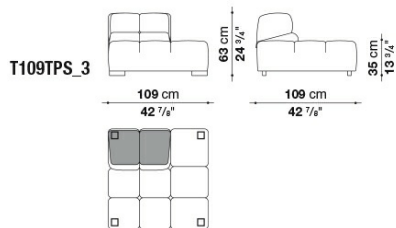

T143AS_4

T143AD_4

T177AS_3

T177AD_3