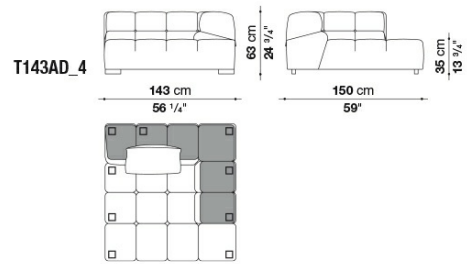

T109AD_4

T143AD_4