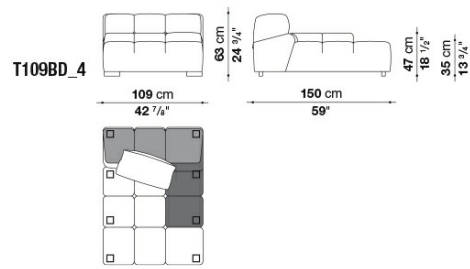

T109BD_3

T109BD_4