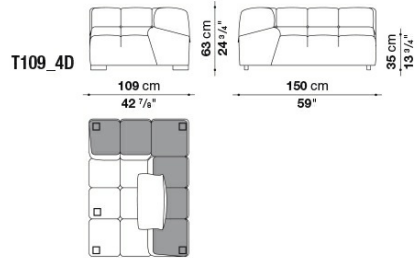

T109_3S

T109_3D

T109_4S

T109_4D