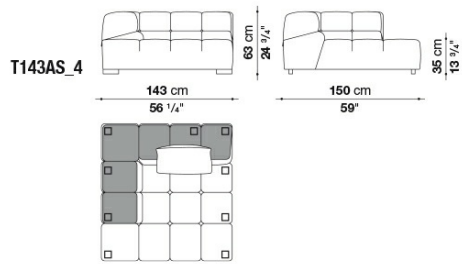

T109AS_4

T143AS_4