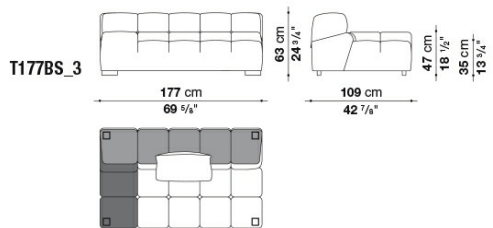

T109BS_4

T109BD_4

T143BS_4

T143BD_4