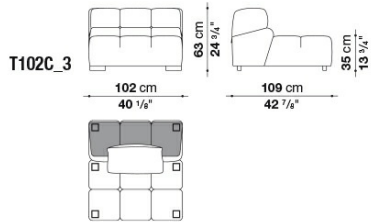

Technical drawings

T102C_3