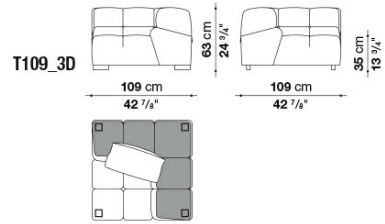

T177BD_3

T109_3D