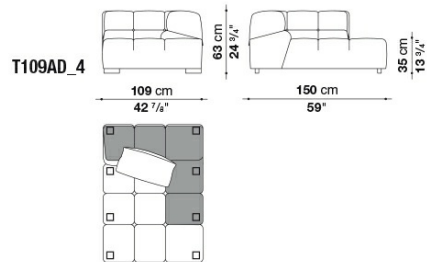

T109_3S

T109_3D

T109_4S

T109_4D