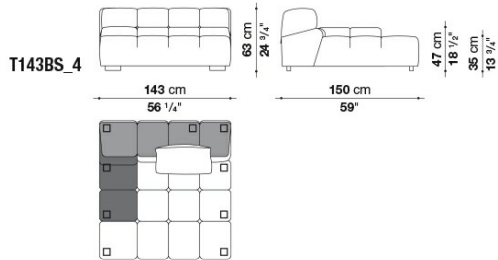

T109BS_4

T109BD_4

T143BS_4

T143BD_4