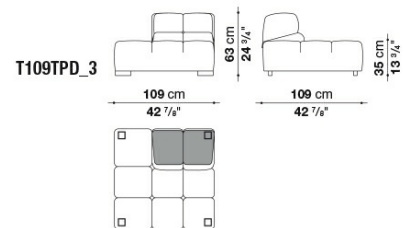

T143AS_4

T143AD_4

T177AS_3

T177AD_3