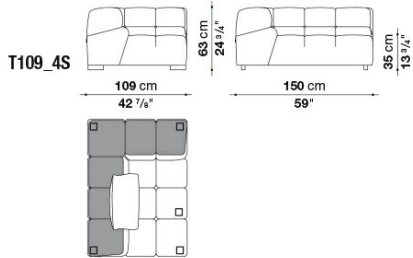

T109_3S

T109_3D

T109_4S

T109_4D