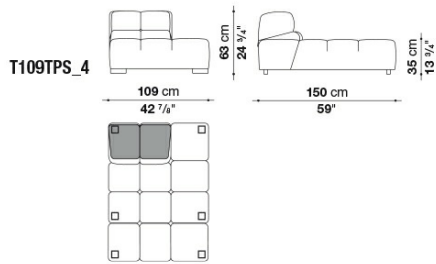

T109TPS_3

T109TPS_4