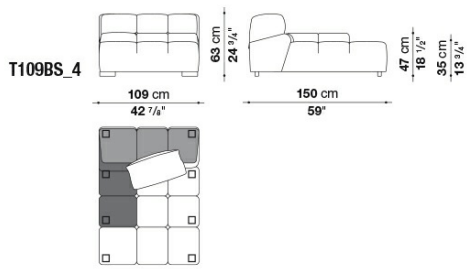

T109BS_3

T109BS_4