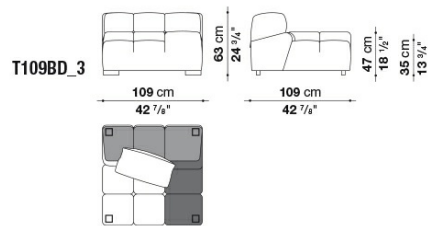

Feet:

black colour thermoplastic material

Cover:

fabric

Technical drawings

T102C_3

T102C_4

T109BS_3