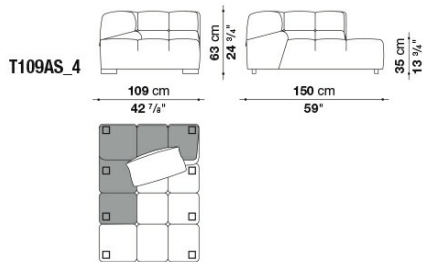

T109_3S

T109_3D

T109_4S

T109_4D