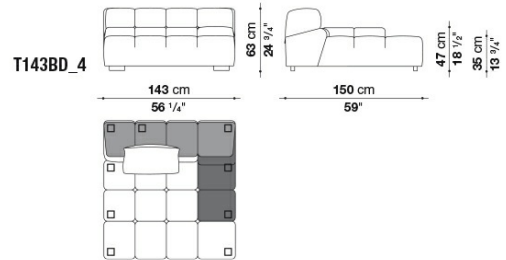

T109BS_4

T109BD_4

T143BS_4

T143BD_4