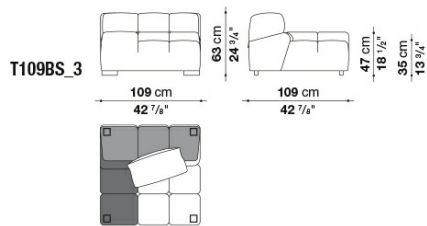

Technical information

Internal frame:

tubular steel and steel profiles

Internal frame upholstery:

Bayfit® (Bayer®) flexible cold shaped polyurethane foam, polyester fibre cover

Back cushion (T60_C):

upholstery : down feather + polyester fibre, typology : pillow

Feet:

black colour thermoplastic material

Cover:

fabric

Technical drawings

T102C_3

T102C_4

T109BS_3