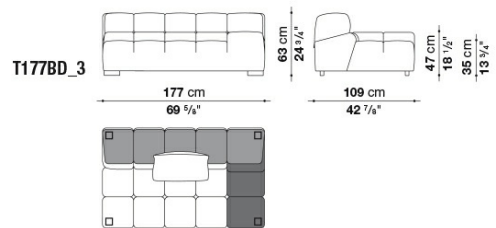

T109BS_4

T109BD_4

T143BS_4

T143BD_4