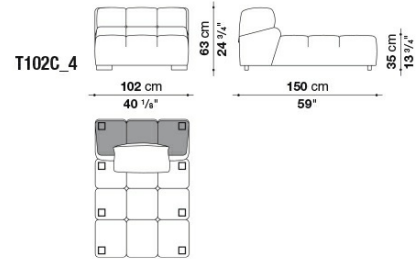

Feet:

black colour thermoplastic material

Cover:

fabric

Technical drawings

T102C_3

T102C_4

T109BS_3