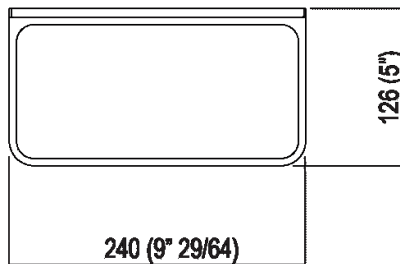

Shelf cm 24 (9" 1/2)

AMEM852_

design Benedini Associati, 2010

Materials

Marble

Stainless steel

Cristalplant®

Brass

Height: 4.5 cm 1" 3/4 inches

Width: 24 cm 9" 1/2 inches

Depth: 12.6 cm 5" inches

Main dimensions - Cristalplant® version

Main dimensions - marble version