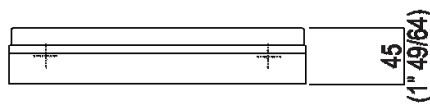

Height: 4.5 cm 1" 3/4 inches

Width: 24 cm 9" 1/2 inches

Depth: 12.6 cm 5" inches

Main dimensions - Cristalplant® version

Main dimensions - marble version