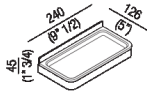

Shelf cm 24 (9" 1/2)

AMEM852_

design Benedini Associati, 2010

Materials

Marble

Stainless steel

Cristalplant®

Brass

Height: 4.5 cm 1" 3/4 inches

Width: 24 cm 9" 1/2 inches

Depth: 12.6 cm 5" inches

Main dimensions - Cristalplant® version

Main dimensions - marble version