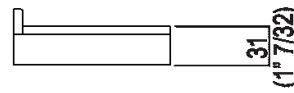

Height: 4.5 cm 1" 3/4 inches

Width: 24 cm 9" 1/2 inches

Depth: 12.6 cm 5" inches

Main dimensions - Cristalplant® version

Main dimensions - marble version