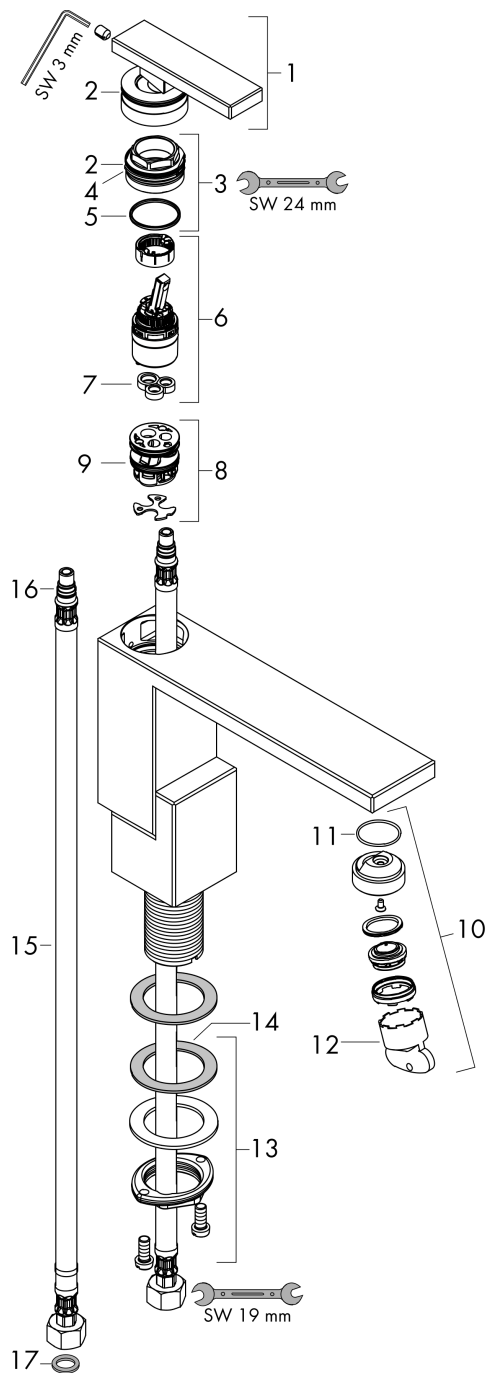

AXOR Edge

Single lever basin mixer 280 for wash bowls with push-open waste set

Surfaces: **Chrome** Article Number: **46030000**

product features

- consists of: single lever basin mixer, waste set
- ComfortZone 280
- projection 180 mm
- spray type: normal spray
- maximum flow rate at 3 bar: 5 l/min
- ceramic cartridge
- temperature limitation adjustable
- suitable for continuous flow water heaters
- material waste set: metal
- connection type: G ¾ connections
- connection dimension: DN15
- push-open waste set G 1¼

Technology

Design awards

reddot award 2019
best of the best

GERMAN
DESIGN
AWARD
WINNER
2020

Product image

Scale drawing

AXOR Edge
Single lever basin mixer 280 for wash bowls with push-open waste set
 Surfaces: **Chrome** Article Number: **46030000**

Flowchart

AXOR Edge
Single lever basin mixer 280 for wash bowls with push-open waste set
 Surfaces: **Chrome** Article Number: **46030000**

Exploded Drawing

Year of production: >04/19

AXOR Edge

Single lever basin mixer 280 for wash bowls with push-open waste set

Surfaces: **Chrome** Article Number: **46030000**

Spare part list

Year of production: >04/19

Pos.		Article Number	Price	PU
1	handle	93422000	-	1
2	O-ring 33x1,5	98164000	-	1
3	nut	92926000	-	1
4	O-ring 29x2	98391000	-	1
5	O-ring 25x1,5	98146000	-	1
6	cartridge, assy	92900000	-	1
7	seal	93383000	-	1
8	adapter for cartridge	98866000	-	1
9	O-ring 23x2	98398000	-	1
10	aerator M24x1 (5 l/min)	93426000	-	1
11	O-ring 22x1,2	98397000	-	1
12	service tool	95661000	-	1
13	fixing set (Ø 32)	13961000	-	1
14	lever collar	97548000	-	1
15	connection hose 900 mm M8x0,75 G3/8	96316000	-	1
16	O-ring 7x1,5	98422000	-	1
17	sealing set	95581000	-	1
a	push-open waste set	51300000	-	1
b	fixation extension 35 mm	13898000	-	1