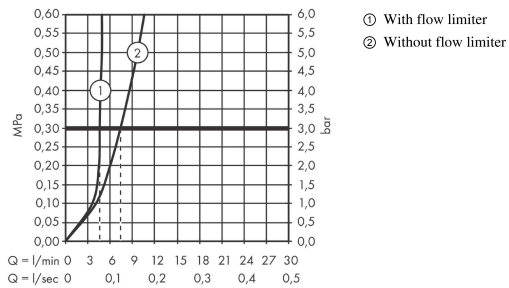

AXOR Edge

Single lever basin mixer 280 for wash bowls with push-open waste set

Surfaces: **Chrome** Article Number: **46030000**

product features

- consists of: single lever basin mixer, waste set
- ComfortZone 280
- projection 180 mm
- spray type: normal spray
- maximum flow rate at 3 bar: 5 l/min
- ceramic cartridge
- temperature limitation adjustable
- suitable for continuous flow water heaters
- material waste set: metal
- connection type: G ¾ connections
- connection dimension: DN15
- push-open waste set G 1¼

Technology

Design awards

reddot award 2019
best of the best

GERMAN
DESIGN
AWARD
WINNER
2020

Product image

Scale drawing

AXOR Edge
Single lever basin mixer 280 for wash bowls with push-open waste set
 Surfaces: **Chrome** Article Number: **46030000**

Flowchart

AXOR Edge
Single lever basin mixer 280 for wash bowls with push-open waste set
 Surfaces: **Chrome** Article Number: **46030000**

Exploded Drawing

Year of production: >04/19

AXOR Edge

Single lever basin mixer 280 for wash bowls with push-open waste set