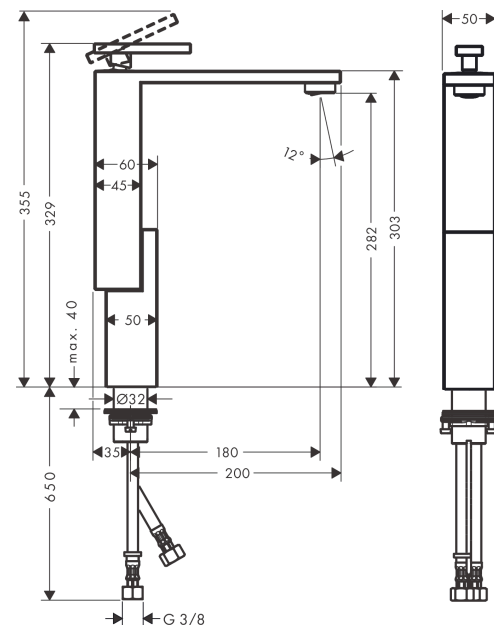

AXOR Edge

Single lever basin mixer 280 for wash bowls with push-open waste set

Surfaces: **Chrome** Article Number: **46030000**

product features

- consists of: single lever basin mixer, waste set
- ComfortZone 280
- projection 180 mm
- spray type: normal spray
- maximum flow rate at 3 bar: 5 l/min
- ceramic cartridge
- temperature limitation adjustable
- suitable for continuous flow water heaters
- material waste set: metal
- connection type: G ¾ connections
- connection dimension: DN15
- push-open waste set G 1¼

Technology

Design awards

reddot award 2019
best of the best

GERMAN
DESIGN
AWARD
WINNER
2020

Product image

Scale drawing

AXOR Edge
Single lever basin mixer 280 for wash bowls with push-open waste set
 Surfaces: **Chrome** Article Number: **46030000**

Flowchart

AXOR Edge
Single lever basin mixer 280 for wash bowls with push-open waste set
 Surfaces: **Chrome** Article Number: **46030000**

Exploded Drawing

Year of production: >04/19

AXOR Edge

Single lever basin mixer 280 for wash bowls with push-open waste set

Surfaces: **Chrome** Article Number: **46030000**

Spare part list

Year of production: >04/19

Pos.		Article Number	Price	PU
1	handle	93422000	-	1
2	O-ring 33x1,5	98164000	-	1
3	nut	92926000	-	1
4	O-ring 29x2	98391000	-	1
5	O-ring 25x1,5	98146000	-	1
6	cartridge, assy	92900000	-	1
7	seal	93383000	-	1
8	adapter for cartridge	98866000	-	1
9	O-ring 23x2	98398000	-	1
10	aerator M24x1 (5 l/min)	93426000	-	1
11	O-ring 22x1,2	98397000	-	1
12	service tool	95661000	-	1
13	fixing set (Ø 32)	13961000	-	1
14	lever collar	97548000	-	1
15	connection hose 900 mm M8x0,75 G3/8	96316000	-	1
16	O-ring 7x1,5	98422000	-	1
17	sealing set	95581000	-	1
a	push-open waste set	51300000	-	1
b	fixation extension 35 mm	13898000	-	1