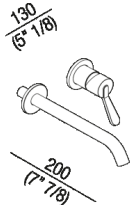

Built-in single lever washbasin mixer tap, 20 cm (7" 7/8) spout
 AFEZ012_

design Benedini Associati, 2018

Wall mounted tap for washbasin.

Finishes

-  Chrome
-  Matt white painted
-  Matt black painted

Materials

-  Brass

Built-in single lever washbasin mixer tap, 20 cm (7" 7/8) spout

| | | |
|--------|-------|---------------|
| Width: | 13 cm | 5" 1/8 inches |
| Depth: | 20 cm | 7" 7/8 inches |