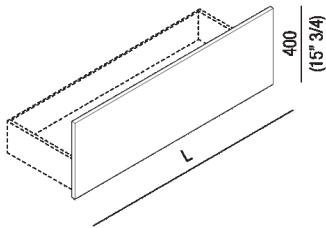

Drawer front
ALF4_

design Benedini Associati, 2015

Materials

Wood

The front of the drawers have fixed measurements: 40, 60, 80, 100 and 120 cm (15"3/7, 23"5/8, 31"1/2, 39"3/8 and 47"1/4). All the fronts are supported by a MDF panel lacquered dark grey.

Height: 40 cm 15" 3/4 inches