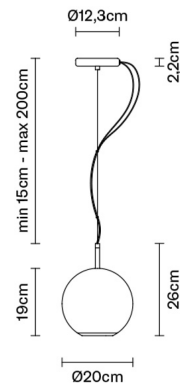

BELUGA ROYAL

D57A5112

Marc Sadler

Description

Pendant lamp with gold metallized glass diffuser and black nickel metal structure.

Dimensions

Voltage

220-240V

Dimmable LED

TRIAC

Material

Glass - Metal

Light source and alternative bulbs

LED 1x8.7W-
3000K
Cri 80+

Available diffuser colours

- Gold
- Other colours available

Available structure colours

- Black chrome

Included accessories

LED
Off-center cable fastener

In the same family

Weight Lamp

Net: 1.22 kg

Packaging

Gross weight: 5.22 kg
Volume: 0.039 m³
Number of boxes: 2

Pendant

Specs

EAC IP40