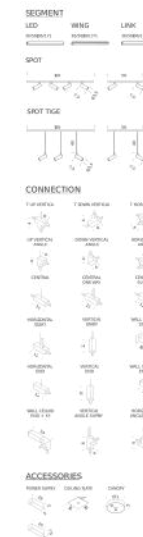

Codes

LSS CW4 51

Structure

white

LSS CN4 51

black

Certificazioni

CONNECTIONS | HORIZONTAL START