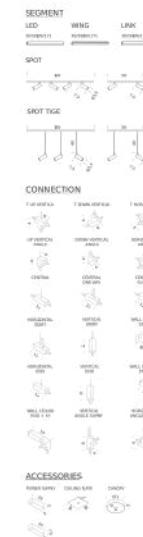

DESK MATRIX | 114X44CM - VERTICAL 2700K

LAMPING

Source	Linear LED
Total power	50W
Emission	diffused, orientable 360°
Switching	dimmable 1-10V
Tension	110/240V
Color temperature	2700K
Luminous flux	2920lm (source luminous flux)
Typ cri	85
Energy class	A+
Materials	aluminium + PC + ABS
Notes	driver included, adjustable cable length max 3m

Codes

LSV LW2 58
LSV LN2 58

Structure

white
black

Certificazioni