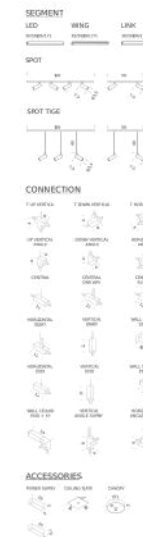

DESK MATRIX | 114X114CM - HORIZONTAL 2700K

LAMPING

Source	Linear LED
Total power	76W
Emission	diffused, orientable 360°
Switching	dimmable 1-10V
Tension	110/240V
Color temperature	2700K
Luminous flux	4500lm (source luminous flux)
Typ cri	85
Energy class	A+
Materials	aluminium + PC + ABS
Notes	driver included, adjustable cable length max 3m

Codes

LSH LW2 53
LSH LN2 53

Structure

white
black

Certificazioni