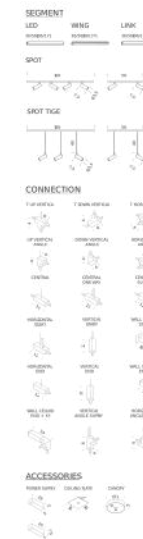

SPOT SEGMENTS | 2 SPOT 56CM - 3000K

LAMPING

Source	LED SPOT
Total power	2x4 W
Emission	diffused, orientable 360°
Switching	dimmable according to driver
Tension	24V DC
Color temperature	3000K
Luminous flux	2x400lm
Typ cri	90
Energy class	A+
Materials	metal + PMMA + PC + ABS
Notes	orientable 90°/340°

Codes

LSS SW7 51
LSS SN7 51

Structure

white
black

Certificazioni