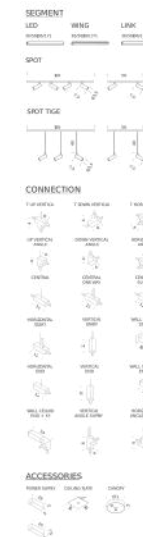

Structure

white

LSS AN3 51

black

PACKAGE

Package 01

Dimension: 10x10x2 cm

Certificazioni