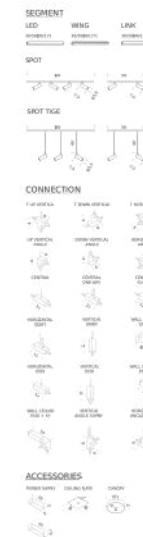

DESK MATRIX | 114X64CM - HORIZONTAL 3000K

LAMPING

Source	Linear LED
Total power	57W
Emission	diffused, orientable 360°
Switching	dimnable 1-10V
Tension	110/240V
Color temperature	3000K
Luminous flux	3450lm (source luminous flux)
Typ cri	85
Energy class	A+
Materials	aluminium + PC + ABS
Notes	driver included, adjustable cable length max 3m

Codes

LSH LW3 56
LSH LN3 56

Structure

white
black

Certificazioni