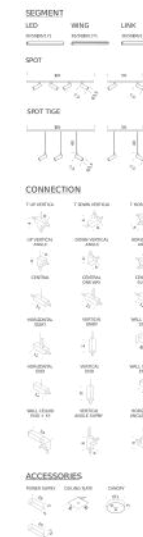

DESK MATRIX | 114X114CM - VERTICAL 2700K

LAMPING

Source	Linear LED
Total power	76W
Emission	diffused, orientable 360°
Switching	dimmable 1-10V
Tension	110/240V
Color temperature	2700K
Luminous flux	4500lm (source luminous flux)
Typ cri	85
Energy class	A+
Materials	aluminium + PC + ABS
Notes	driver included, adjustable cable length max 3m

Codes

LSV LW2 53
LSV LN2 53

Structure

white
black

Certificazioni