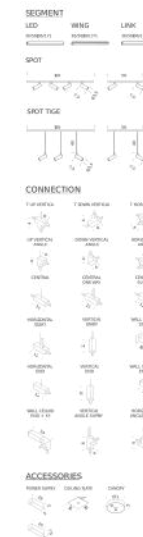

Codes

LSS LW5 51
LSS LN5 51

Structure

white
black

PACKAGE

Package 01 Dimension: 175x5x5 cm

Certificazioni

LED SEGMENTS | 36CM - 3000K