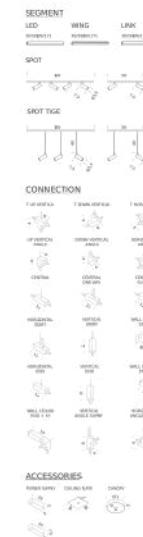

DESK MATRIX | 178X64CM - VERTICAL 2700K

LAMPING

Source	Linear LED
Total power	85W
Emission	diffused, orientable 360°
Switching	dimmable 1-10V
Tension	110/240V
Color temperature	2700K
Luminous flux	4730lm (source luminous flux)
Typ cri	85
Energy class	A+
Materials	aluminium + PC + ABS
Notes	driver included, adjustable cable length max 3m

Codes

LSV LW2 59
LSV LN2 59

Structure

white
black

Certificazioni