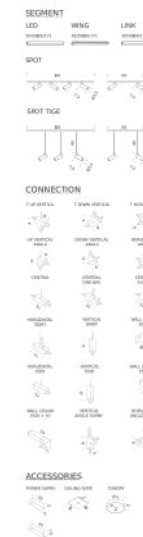

CONNECTIONS | HORIZONTAL END

LAMPING

Materials

PC+ABS

Notes

cable length 3m

Codes

LSS CW3 51

Structure

white

LSS CN3 51

black

Certificazioni