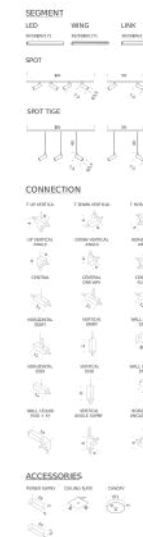

DESK MATRIX | 178X64CM - HORIZONTAL 2700K

LAMPING

Source	Linear LED
Total power	85W
Emission	diffused, orientable 360°
Switching	dimnable 1-10V
Tension	110/240V
Color temperature	2700K
Luminous flux	4730lm (source luminous flux)
Typ cri	85
Energy class	A+
Materials	aluminium + PC + ABS
Notes	driver included, adjustable cable length max 3m

Codes

LSH LW2 59
LSH LN2 59

Structure

white
black

Certificazioni