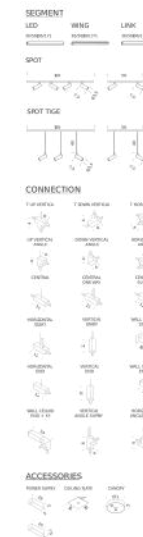

CONNECTIONS | VERTICAL ANGLE SUPPLY

LAMPING

Materials

PC+ABS

Notes

cable length 3m

Codes

LSS AW4 51

Structure

white

LSS AN4 51

black

Certificazioni