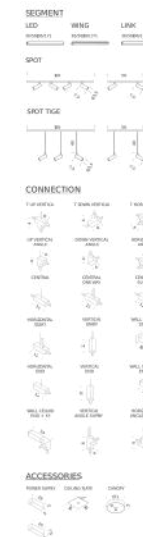

Codes

LSS LW2 51
LSS LN2 51

Structure

white
black

PACKAGE

Package 01 Dimension: 110x5x5 cm

Certificazioni

LED SEGMENTS | 171CM - 3000K