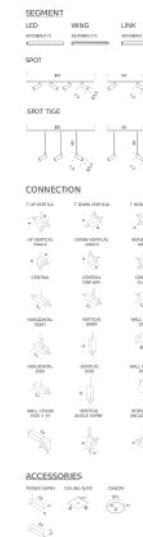

Codes

LSV LW3 54
LSV LN3 54

Structure

white
black

Certificazioni

POWER SUPPLY | 60W 1-10V

LAMPING

Tension 110/240V