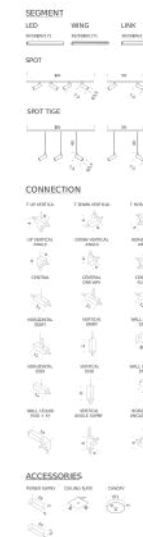

DESK MATRIX | 64X64CM - HORIZONTAL 2700K

LAMPING

Source	Linear LED
Total power	38W
Emission	diffused, orientable 360°
Switching	dimnable 1-10V
Tension	110/240V
Color temperature	2700K
Luminous flux	2400lm (source luminous flux)
Typ cri	85
Energy class	A+
Materials	aluminium + PC + ABS
Notes	driver included, adjustable cable length max 3m

Codes

LSH LW2 52
LSH LN2 52

Structure

white
black

Certificazioni