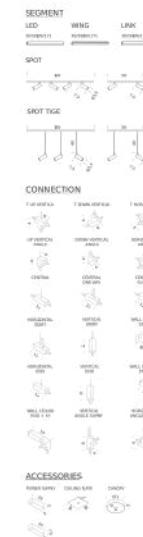

DESK MATRIX | 44X44CM - VERTICAL 2700K

LAMPING

Source	Linear LED
Total power	24W
Emission	diffused, orientable 360°
Switching	dimmable 1-10V
Tension	110/240V
Color temperature	2700K
Luminous flux	1340lm (source luminous flux)
Typ cri	85
Energy class	A+
Materials	aluminium + PC + ABS
Notes	driver included, adjustable cable length max 3m

Codes

LSV LW2 51
LSV LN2 51

Structure

white
black

Certificazioni