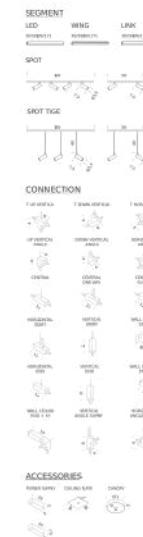

DESK MATRIX | 178X114CM - VERTICAL 2700K

LAMPING

Source	Linear LED
Total power	104W
Emission	diffused, orientable 360°
Switching	dimmable 1-10V
Tension	110/240V
Color temperature	2700K
Luminous flux	5780lm (source luminous flux)
Typ cri	85
Energy class	A+
Materials	aluminium + PC + ABS
Notes	driver included, adjustable cable length max 3m

Codes

LSV LW2 57
LSV LN2 57

Structure

white
black

Certificazioni