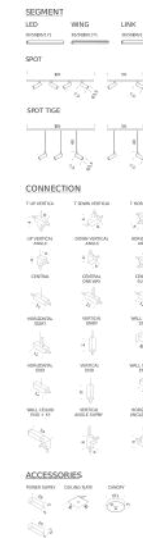

DESK MATRIX | 44X44CM - HORIZONTAL 2700K

LAMPING

Source	Linear LED
Total power	24W
Emission	diffused, orientable 360°
Switching	dimmable 1-10V
Tension	110/240V
Color temperature	2700K
Luminous flux	1340lm (source luminous flux)
Typ cri	85
Energy class	A+
Materials	aluminium + PC + ABS
Notes	driver included, adjustable cable length max 3m

Codes

LSH LW2 51
LSH LN2 51

Structure

white
black

Certificazioni