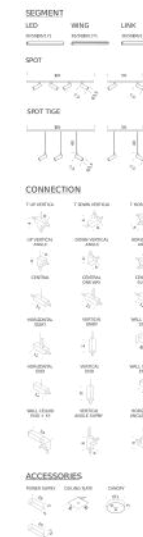

LSS AW5 51

Structure

white

LSS AN5 51

black

Certificazioni

DESK MATRIX | 44X44CM - HORIZONTAL 2700K

LAMPING