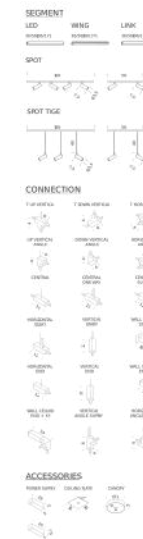

DESK MATRIX | 114X44CM - HORIZONTAL 3000K

LAMPING

Source	Linear LED
Total power	50W
Emission	diffused, orientable 360°
Switching	dimnable 1-10V
Tension	110/240V
Color temperature	3000K
Luminous flux	2920lm (source luminous flux)
Typ cri	85
Energy class	A+
Materials	aluminium + PC + ABS
Notes	driver included, adjustable cable length max 3m

Codes

LSH LW3 58
LSH LN3 58

Structure

white
black

Certificazioni