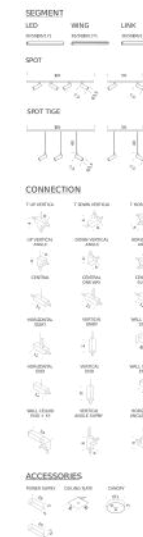

SPOT SEGMENTS | 4 SPOT 106CM - 3000K

LAMPING

Source	LED SPOT
Total power	2x4 W
Emission	diffused, orientable 360°
Switching	dimmable according to driver
Tension	24V DC
Color temperature	3000K
Luminous flux	4x400lm
Typ cri	90
Energy class	A+
Materials	metal + PMMA + PC + ABS
Notes	orientable 90°/340°

Codes

LSS SW8 51
LSS SN8 51

Structure

white
black

Certificazioni