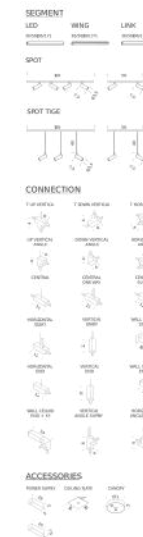

white

LSS BN3 51

black

PACKAGE

Package 01

Dimension: 60x5x5 cm

Certificazioni

LINK SEGMENTS | 106CM

white

LSS BN2 51

black

PACKAGE

Package 01

Dimension: 110x5x5 cm

Certificazioni

LINK SEGMENTS | 171CM