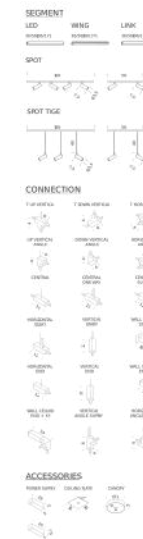

SPOT SEGMENTS | 2 SPOT 56CM - 2700K

LAMPING

Source	LED SPOT
Total power	2x4 W
Emission	diffused, orientable 360°
Switching	dimmable according to driver
Tension	24V DC
Color temperature	2700K
Luminous flux	2x400lm
Typ cri	90
Energy class	A+
Materials	metal + PMMA + PC + ABS
Notes	orientable 90°/340°

Codes

LSS SW5 51
LSS SN5 51

Structure

white
black

Certificazioni