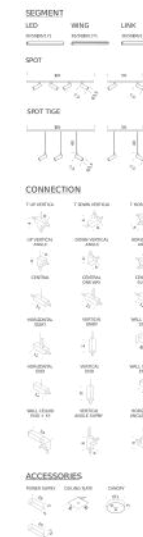

DESK MATRIX | 114X64CM - VERTICAL 2700K

LAMPING

Source	Linear LED
Total power	57W
Emission	diffused, orientable 360°
Switching	dimmable 1-10V
Tension	110/240V
Color temperature	2700K
Luminous flux	3450lm (source luminous flux)
Typ cri	85
Energy class	A+
Materials	aluminium + PC + ABS
Notes	driver included, adjustable cable length max 3m

Codes

LSV LW2 56
LSV LN2 56

Structure

white
black

Certificazioni