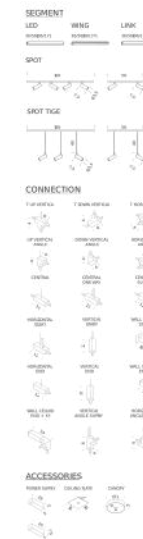

DESK MATRIX | 178X114CM - HORIZONTAL 3000K

LAMPING

Source	Linear LED
Total power	104W
Emission	diffused, orientable 360°
Switching	dimmable 1-10V
Tension	110/240V
Color temperature	3000K
Luminous flux	5780lm (source luminous flux)
Typ cri	85
Energy class	A+
Materials	aluminium + PC + ABS
Notes	driver included, adjustable cable length max 3m

Codes

LSH LW3 57
LSH LN3 57

Structure

white
black

Certificazioni