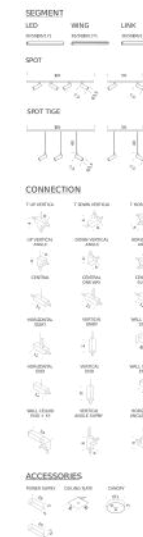

Codes

LSS UW1 51
LSS UN1 51

Structure

white
black

Certificazioni

SPOT SEGMENTS | TIGE 2 SPOT 56CM - 2700K

LAMPING

Source	LED SPOT
Total power	2x4 W
Emission	diffused, orientable 360°
Switching	dimmable according to driver
Tension	24V DC
Color temperature	2700K
Luminous flux	2x400lm
Typ cri	90
Energy class	A+
Materials	metal + PMMA + PC + ABS
Notes	orientable 90°/340°