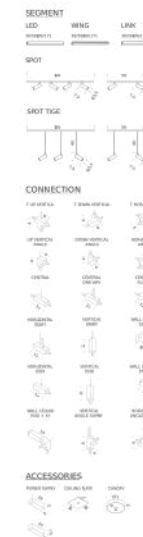

white

LSS BN2 51

black

PACKAGE

Package 01

Dimension: 110x5x5 cm

Certificazioni

LINK SEGMENTS | 171CM

white

LSS BN1 51

black

PACKAGE

Package 01

Dimension: 175x5x5 cm

Certificazioni

WING SEGMENTS | 36CM - 2700K