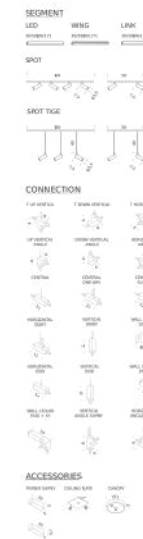

CONNECTIONS | WALL CEILING END

LAMPING

Materials

PC+ABS

Codes

LSS FW1 41

LSS FN1 41

Structure

white

black

Certificazioni