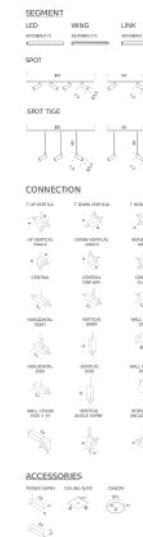

Codes

LSV LW3 55
LSV LN3 55

Structure

white
black

Certificazioni

DESK MATRIX | 114X44CM - HORIZONTAL 2700K

LAMPING

Source	Linear LED
Total power	50W
Emission	diffused, orientable 360°
Switching	dimmable 1-10V
Tension	110/240V
Color temperature	2700K
Luminous flux	2920lm (source luminous flux)
Typ cri	85
Energy class	A+
Materials	aluminium + PC + ABS
Notes	driver included, adjustable cable length max 3m