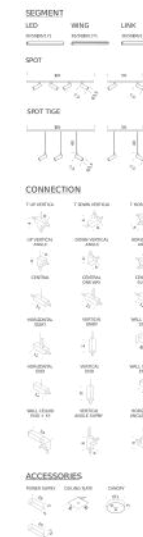

DESK MATRIX | 178X178CM - VERTICAL 2700K

LAMPING

Source	Linear LED
Total power	132W
Emission	diffused, orientable 360°
Switching	dimnable 1-10V
Tension	110/240V
Color temperature	2700K
Luminous flux	7060lm (source luminous flux)
Typ cri	85
Energy class	A+
Materials	aluminium + PC + ABS
Notes	driver included, adjustable cable length max 3m

Codes

LSV LW2 54
LSV LN2 54

Structure

white
black

Certificazioni