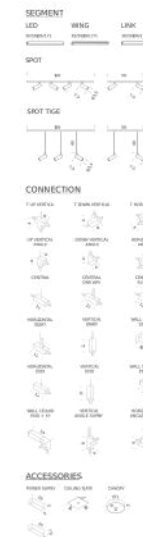

DESK MATRIX | 178X44CM - HORIZONTAL 2700K

LAMPING

Source	Linear LED
Total power	78W
Emission	diffused, orientable 360°
Switching	dimnable 1-10V
Tension	110/240V
Color temperature	2700K
Luminous flux	4200lm (source luminous flux)
Typ cri	85
Energy class	A+
Materials	aluminium + PC + ABS
Notes	driver included, adjustable cable length max 3m

Codes

LSH LW2 5A
LSH LN2 5A

Structure

white
black

Certificazioni