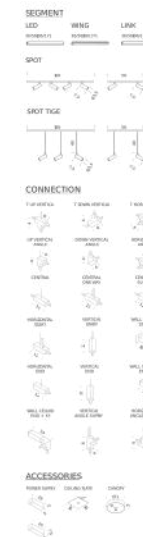

LED SEGMENTS | 56CM - 2700K

LAMPING

Source	Linear LED
Total power	9,5W
Emission	diffused orientable 360°
Switching	dimmable according to driver
Tension	24V DC
Color temperature	2700K
Luminous flux	600 lm
Typ cri	80
Energy class	A+
Materials	aluminium + PC + ABS
Notes	orientable 360°

Codes

LSS LW7 51
LSS LN7 51

Structure

white
black

Certificazioni