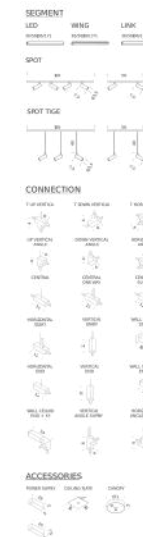

white

LSS BN4 51

black

PACKAGE

Package 01

Dimension: 40x5x5 cm

Certificazioni

LINK SEGMENTS | 56CM

white

LSS BN3 51

black

PACKAGE

Package 01

Dimension: 60x5x5 cm

Certificazioni

LINK SEGMENTS | 106CM

white

LSS BN2 51

black

PACKAGE

Package 01

Dimension: 110x5x5 cm

Certificazioni

LINK SEGMENTS | 171CM