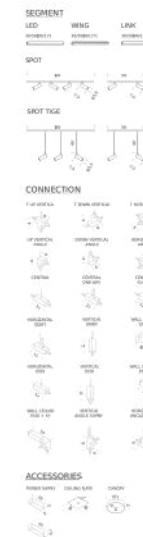

Codes

LSS UW1 51
LSS UN1 51

Structure

white
black

Certificazioni

SPOT SEGMENTS | TIGE 2 SPOT 56CM - 2700K

LAMPING

Source	LED SPOT
Total power	2x4 W
Emission	diffused, orientable 360°
Switching	dimmable according to driver
Tension	24V DC
Color temperature	2700K
Luminous flux	2x400lm
Typ cri	90
Energy class	A+
Materials	metal + PMMA + PC + ABS
Notes	orientable 90°/340°

Codes

LSS SW1 51
LSS SN1 51

Structure

white
black

Certificazioni

SPOT SEGMENTS | TIGE 3 SPOT 106CM - 2700K

LAMPING

Source	LED SPOT
Total power	3x4 W
Emission	diffused, orientable 360°
Switching	dimmable according to driver
Tension	24V DC
Color temperature	2700K
Luminous flux	3x400lm
Typ cri	90
Energy class	A+
Materials	metal + PMMA + PC + ABS
Notes	orientable 90°/340°