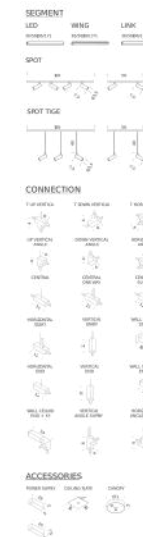

Codes

LSS SW2 51
LSS SN2 51

Structure

white
black

Certificazioni

SPOT SEGMENTS | TIGE 2 SPOT 56CM - 3000K

LAMPING

Source	LED SPOT
Total power	2x4 W
Emission	diffused, orientable 360°
Switching	dimmable according to driver
Tension	24V DC
Color temperature	3000K
Luminous flux	2x400lm
Typ cri	90
Energy class	A+
Materials	metal + PMMA + PC + ABS
Notes	orientable 90°/340°

Codes

LSS SW3 51

LSS SN3 51

Structure

white

black

Certificazioni

SPOT SEGMENTS | TIGE 3 SPOT 106CM - 3000K