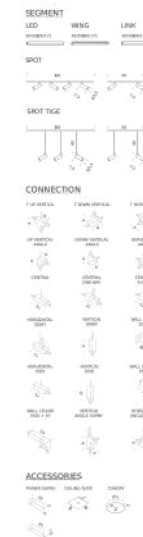

Codes

LSS LW1 51
LSS LN1 51

Structure

white
black

PACKAGE

Package 01 Dimension: 175x5x5 cm

Certificazioni

LINK SEGMENTS | 36CM

white

LSS BN4 51

black

PACKAGE

Package 01

Dimension: 40x5x5 cm

Certificazioni

LINK SEGMENTS | 56CM