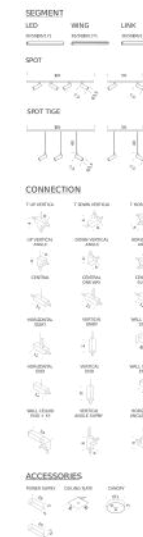

CONNECTIONS | VERTICAL START

LAMPING

Materials

PC+ABS

Notes

cable length 3m

Codes

LSS CW1 51

Structure

white

LSS CN1 51

black

Certificazioni