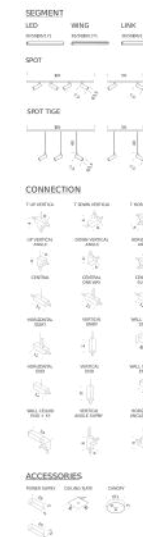

WING SEGMENTS | 36CM - 3000K

LAMPING

Source	Linear LED
Total power	6W
Emission	diffused orientable 360°
Switching	dimmable according to driver
Tension	24V DC
Color temperature	3000K
Luminous flux	335lm
Typ cri	80
Energy class	A+
Materials	aluminium + PC + ABS
Notes	orientable 360°

Codes

LSS UW4 51
LSS UN4 51

Structure

white
black

Certificazioni