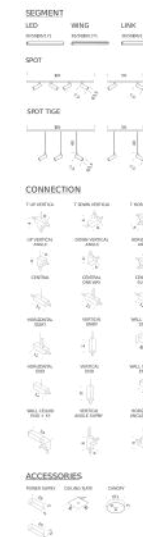

DESK MATRIX | 44X44CM - HORIZONTAL 3000K

LAMPING

Source	Linear LED
Total power	24W
Emission	diffused, orientable 360°
Switching	dimnable 1-10V
Tension	110/240V
Color temperature	3000K
Luminous flux	1340lm (source luminous flux)
Typ cri	85
Energy class	A+
Materials	aluminium + PC + ABS
Notes	driver included, adjustable cable length max 3m

Codes

LSH LW3 51
LSH LN3 51

Structure

white
black

Certificazioni