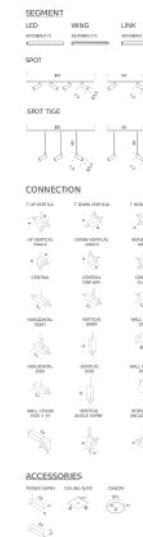

DESK MATRIX | 178X44CM - VERTICAL 3000K

LAMPING

Source	Linear LED
Total power	78W
Emission	diffused, orientable 360°
Switching	dimnable 1-10V
Tension	110/240V
Color temperature	3000K
Luminous flux	4200lm (source luminous flux)
Typ cri	85
Energy class	A+
Materials	aluminium + PC + ABS
Notes	driver included, adjustable cable length max 3m

Codes

LSV LW3 5A
LSV LN3 5A

Structure

white
black

Certificazioni