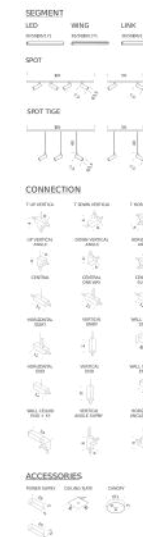

DESK MATRIX | 64X64CM - HORIZONTAL 3000K

LAMPING

Source	Linear LED
Total power	38W
Emission	diffused, orientable 360°
Switching	dimmable 1-10V
Tension	110/240V
Color temperature	3000K
Luminous flux	2400lm (source luminous flux)
Typ cri	85
Energy class	A+
Materials	aluminium + PC + ABS
Notes	driver included, adjustable cable length max 3m

Codes

LSH LW3 52
LSH LN3 52

Structure

white
black

Certificazioni