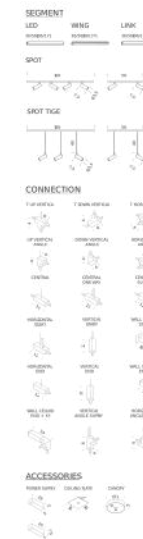

WING SEGMENTS | 56CM - 3000K

LAMPING

Source	Linear LED
Total power	9,5W
Emission	diffused orientable 360°
Switching	dimmable according to driver
Tension	24V DC
Color temperature	3000K
Luminous flux	600lm
Typ cri	80
Energy class	A+
Materials	aluminium + PC + ABS
Notes	orientable 360°

Codes

LSS UW3 51
LSS UN3 51

Structure

white
black

Certificazioni