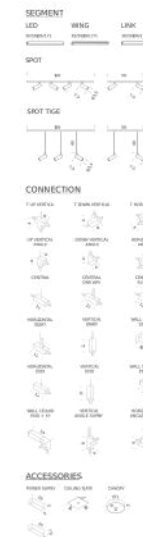

Codes

LSS SW7 51
LSS SN7 51

Structure

white
black

Certificazioni

SPOT SEGMENTS | 4 SPOT 106CM - 2700K

LAMPING

Source	LED SPOT
Total power	2x4 W
Emission	diffused, orientable 360°
Switching	dimmable according to driver
Tension	24V DC
Color temperature	2700K
Luminous flux	4x400lm
Typ cri	90
Energy class	A+
Materials	metal + PMMA + PC + ABS
Notes	orientable 90°/340°

Codes

LSS SW6 51
LSS SN6 51

Structure

white
black

Certificazioni

SPOT SEGMENTS | 4 SPOT 106CM - 3000K

LAMPING

Source	LED SPOT
Total power	2x4 W
Emission	diffused, orientable 360°
Switching	dimmable according to driver
Tension	24V DC
Color temperature	3000K
Luminous flux	4x400lm
Typ cri	90
Energy class	A+
Materials	metal + PMMA + PC + ABS
Notes	orientable 90°/340°