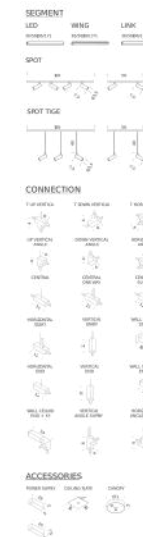

Codes

LSS PW6 51

LSS PN6 51

Structure

white

black

Certificazioni

POWER SUPPLY | 90W 1-10V