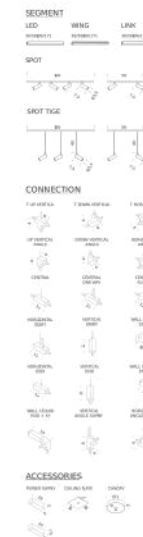

LSS AN2 51

Structure

white

black

PACKAGE

Package 01

Dimension: 10x10x2 cm

Certificazioni