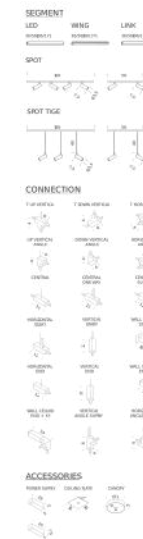

DESK MATRIX | 178X114CM - VERTICAL 3000K

LAMPING

Source	Linear LED
Total power	104W
Emission	diffused, orientable 360°
Switching	dimnable 1-10V
Tension	110/240V
Color temperature	3000K
Luminous flux	5780lm (source luminous flux)
Typ cri	85
Energy class	A+
Materials	aluminium + PC + ABS
Notes	driver included, adjustable cable length max 3m

Codes

LSV LW3 57
LSV LN3 57

Structure

white
black

Certificazioni