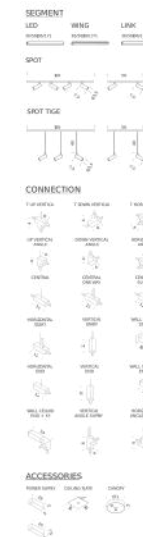

Codes

LSS LW3 51
LSS LN3 51

Structure

white
black

PACKAGE

Package 01 Dimension: 60x5x5 cm

Certificazioni

LED SEGMENTS | 106CM - 3000K