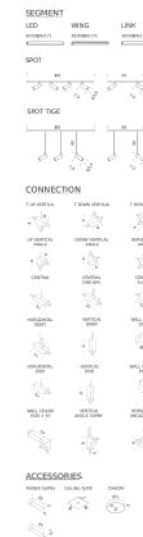

CONNECTIONS | CENTRAL ONE WAY

LAMPING

Materials

PC+ABS

Notes

cable length 3m

Codes

LSS CW7 51

Structure

white

LSS CN7 51

black

Certificazioni