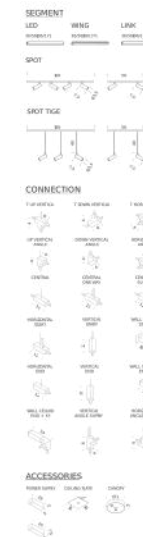

DESK MATRIX | 64X64CM - VERTICAL 3000K

LAMPING

Source	Linear LED
Total power	38W
Emission	diffused, orientable 360°
Switching	dimmable 1-10V
Tension	110/240V
Color temperature	3000K
Luminous flux	2400lm (source luminous flux)
Typ cri	85
Energy class	A+
Materials	aluminium + PC + ABS
Notes	driver included, adjustable cable length max 3m

Codes

LSV LW3 52
LSV LN3 52

Structure

white
black

Certificazioni