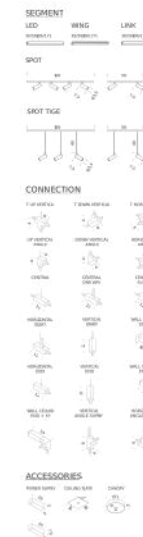

REMOTE DRIVERS | DALI 200W

LAMPING

Tension 110/240V

Codes

LIN ALI 53

Structure

Certificazioni