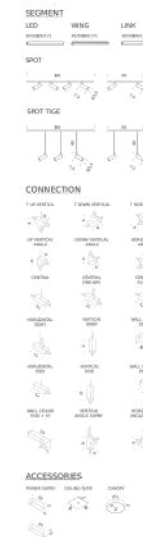

Codes

LSS LW4 51
LSS LN4 51

Structure

white
black

PACKAGE

Package 01 Dimension: 40x5x5 cm

Certificazioni

LED SEGMENTS | 56CM - 3000K