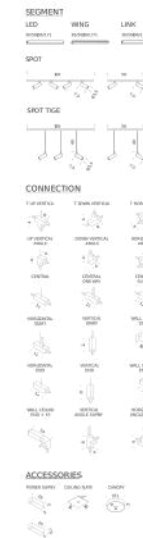

DESK MATRIX | 64X44CM - VERTICAL 2700K

LAMPING

Source	Linear LED
Total power	31W
Emission	diffused, orientable 360°
Switching	dimmable 1-10V
Tension	110/240V
Color temperature	2700K
Luminous flux	1870lm (source luminous flux)
Typ cri	85
Energy class	A+
Materials	aluminium + PC + ABS
Notes	driver included, adjustable cable length max 3m

Codes

LSV LW2 55
LSV LN2 55

Structure

white
black

Certificazioni