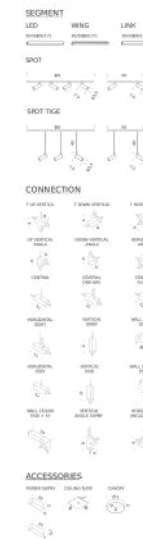

WING SEGMENTS | 106CM - 2700K

LAMPING

Source	Linear LED
Total power	19W
Emission	diffused orientable 360°
Switching	dimmable according to driver
Tension	24V DC
Color temperature	2700K
Luminous flux	1125lm
Typ cri	80
Energy class	A+
Materials	aluminium + PC + ABS
Notes	orientable 360°

Codes

LSS UW6 51
LSS UN6 51

Structure

white
black

Certificazioni