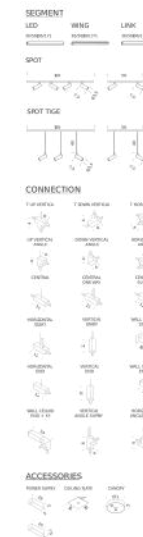

CONNECTIONS | T UP VERTICAL

LAMPING

Materials

PC+ABS

Notes

cable length 3m

Codes

LSS TN2 51

Structure

black

LSS TW2 51

white

Certificazioni