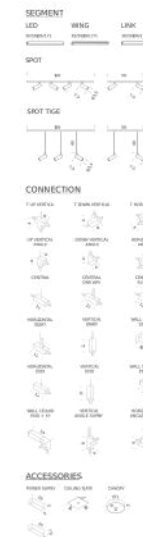

WING SEGMENTS | 106CM - 3000K

LAMPING

Source	Linear LED
Total power	19W
Emission	diffused orientable 360°
Switching	dimmable according to driver
Tension	24V DC
Color temperature	3000K
Luminous flux	1125lm
Typ cri	80
Energy class	A+
Materials	aluminium + PC + ABS
Notes	orientable 360°

Codes

LSS UW2 51
LSS UN2 51

Structure

white
black

Certificazioni