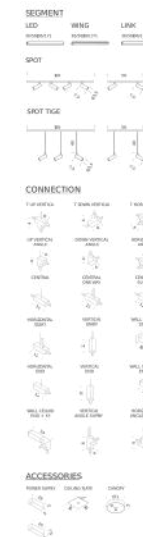

Codes

LSV LW3 53

LSV LN3 53

Structure

white

black

Certificazioni

DESK MATRIX | 178X114CM - HORIZONTAL 2700K