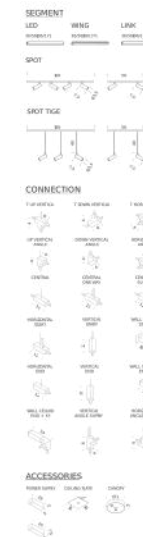

DESK MATRIX | 114X44CM - VERTICAL 3000K

LAMPING

Source	Linear LED
Total power	50W
Emission	diffused, orientable 360°
Switching	dimnable 1-10V
Tension	110/240V
Color temperature	3000K
Luminous flux	2920lm (source luminous flux)
Typ cri	85
Energy class	A+
Materials	aluminium + PC + ABS
Notes	driver included, adjustable cable length max 3m

Codes

LSV LW3 58
LSV LN3 58

Structure

white
black

Certificazioni