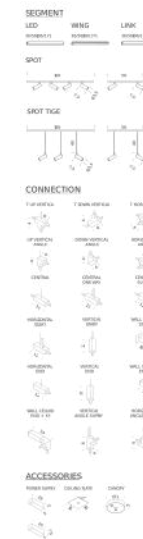

LED SEGMENTS | 36CM - 2700K

LAMPING

Source	Linear LED
Total power	6W
Emission	diffused orientable 360°
Switching	dimmable according to driver
Tension	24V DC
Color temperature	2700K
Luminous flux	335lm
Typ cri	80
Energy class	A+
Materials	aluminium + PC + ABS
Notes	orientable 360°

Codes

LSS LW8 51
LSS LN8 51

Structure

white
black

Certificazioni