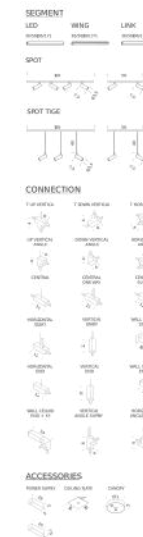

white

LSS BN4 51

black

PACKAGE

Package 01

Dimension: 40x5x5 cm

Certificazioni

LINK SEGMENTS | 56CM

white

LSS BN3 51

black

PACKAGE

Package 01

Dimension: 60x5x5 cm

Certificazioni

LINK SEGMENTS | 106CM