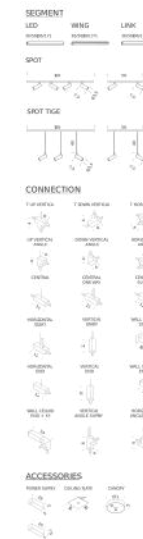

Codes

LSS LW6 51
LSS LN6 51

Structure

white
black

PACKAGE

Package 01 Dimension: 110x5x5 cm

Certificazioni

LED SEGMENTS | 171CM - 2700K