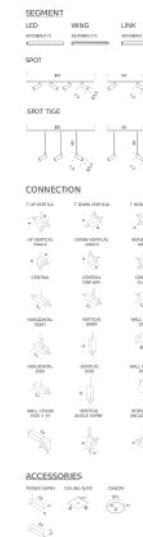

WING SEGMENTS | 56CM - 2700K

LAMPING

Source	Linear LED
Total power	9,5W
Emission	diffused orientable 360°
Switching	dimmable according to driver
Tension	24V DC
Color temperature	2700K
Luminous flux	600lm
Typ cri	80
Energy class	A+
Materials	aluminium + PC + ABS
Notes	orientable 360°

Codes

LSS UW7 51
LSS UN7 51

Structure

white
black

Certificazioni