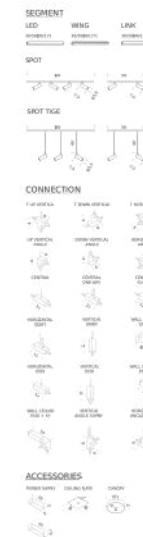

DESK MATRIX | 114X114CM - HORIZONTAL 3000K

LAMPING

Source	Linear LED
Total power	76W
Emission	diffused, orientable 360°
Switching	dimmable 1-10V
Tension	110/240V
Color temperature	3000K
Luminous flux	4500lm (source luminous flux)
Typ cri	85
Energy class	A+
Materials	aluminium + PC + ABS
Notes	driver included, adjustable cable length max 3m

Codes

LSH LW3 53
LSH LN3 53

Structure

white
black

Certificazioni