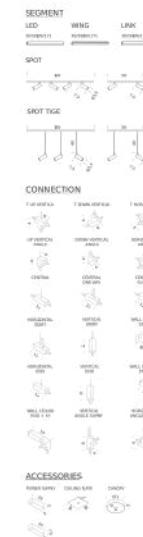

LAMPING

Source	LED SPOT
Total power	3x4 W
Emission	diffused, orientable 360°
Switching	dimmable according to driver
Tension	24V DC
Color temperature	3000K
Luminous flux	3x400lm
Typ cri	90
Energy class	A+
Materials	metal + PMMA + PC + ABS
Notes	orientable 90°/340°

Codes

LSS SW4 51
LSS SN4 51

Structure

white
black

Certificazioni

SPOT SEGMENTS | 2 SPOT 56CM - 2700K

LAMPING

Source	LED SPOT
Total power	2x4 W
Emission	diffused, orientable 360°
Switching	dimmable according to driver
Tension	24V DC
Color temperature	2700K
Luminous flux	2x400lm
Typ cri	90
Energy class	A+
Materials	metal + PMMA + PC + ABS
Notes	orientable 90°/340°