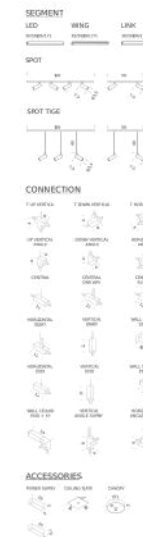

DESK MATRIX | 64X44CM - HORIZONTAL 2700K

LAMPING

Source	Linear LED
Total power	31W
Emission	diffused, orientable 360°
Switching	dimnable 1-10V
Tension	110/240V
Color temperature	2700K
Luminous flux	1870lm (source luminous flux)
Typ cri	85
Energy class	A+
Materials	aluminium + PC + ABS
Notes	driver included, adjustable cable length max 3m

Codes

LSH LW2 55
LSH LN2 55

Structure

white
black

Certificazioni