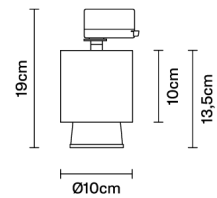

CLAQUE
F43J0101

Marc Sadler

Description

Track light with white painted aluminium structure and black painted aluminium detail. Light fitting adjustable 360 degrees.

Dimensions

Voltage

220-240V

Dimmable LED

White

Other colours available

Included accessories

LED

Not included accessories

Track

Weight Lamp

Net: 0.84 kg

Packaging

Gross weight: 0.95 kg
Volume: 0.007 m³
Number of boxes: 1

Specs

IP40

In the same family

Pendant

Ceiling

Ceiling