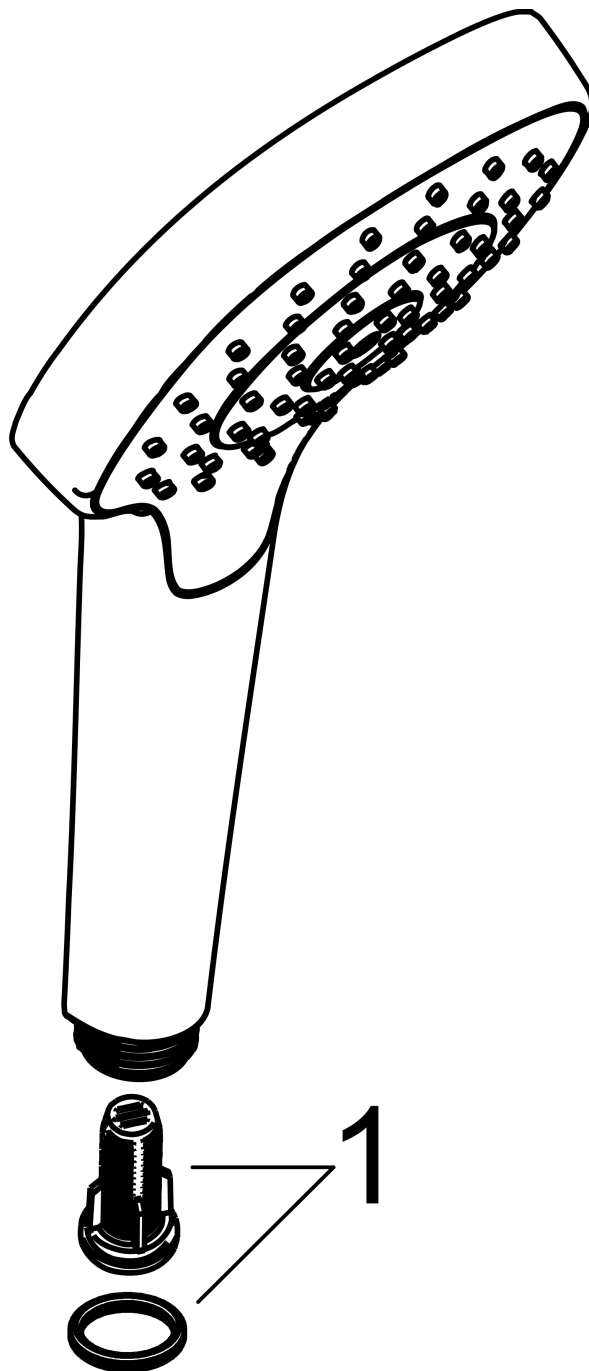

Croma Select E Hand shower Multi

Surfaces: **White/Chrome** Article Number: **26810400**

Description

product features

- shower head size: 110 mm
- spray type: SoftRain, IntenseRain, Massage spray
- convenient diversion via Select button
- available in chrome or white
- maximum flow rate at 3 bar: 16 l/min
- minimum flow pressure: 1 bar
- with internal water conduction
- rinseable screen seal
- connection thread G 1/2
- connection dimension: DN15
- suitable for continuous flow water heaters

Technology

Product image

Scale drawing

Flowchart

The consumption was measured in combination with the appropriate fittings (thermostat/mixer/ in-wall valve) to reflect actual application in practice.

Croma Select E
Hand shower Multi
Surfaces: **White/Chrome**

Article Number: **26810400**

Exploded Drawing

Year of production: >11/14

Croma Select E
Hand shower Multi
 Surfaces: **White/Chrome**

Article Number: **26810400**

Spare part list

Year of production: >11/14

Pos.	Description	Article Number	Price	PU
1	filter insert	97708000	-	1