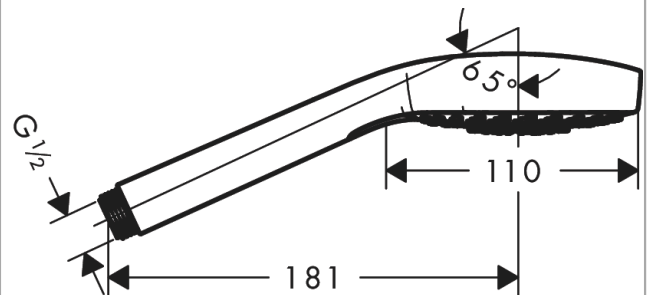

Croma Select E Hand shower Multi

Surfaces: **White/Chrome** Article Number: **26810400**

Description

product features

- shower head size: 110 mm
- spray type: SoftRain, IntenseRain, Massage spray
- convenient diversion via Select button
- available in chrome or white
- maximum flow rate at 3 bar: 16 l/min
- minimum flow pressure: 1 bar
- with internal water conduction
- rinseable screen seal
- connection thread G 1/2
- connection dimension: DN15
- suitable for continuous flow water heaters

Technology

Product image

Scale drawing

Flowchart

The consumption was measured in combination with the appropriate fittings (thermostat/mixer/ in-wall valve) to reflect actual application in practice.

Croma Select E
Hand shower Multi
Surfaces: **White/Chrome**

Article Number: **26810400**

Exploded Drawing

Year of production: >11/14

Croma Select E
Hand shower Multi
 Surfaces: **White/Chrome**

Article Number: **26810400**

Spare part list

Year of production: >11/14

Pos.	Description	Article Number	Price	PU
1	filter insert	97708000	-	1