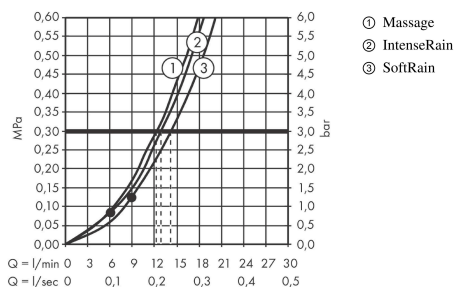

Croma Select E Hand shower Multi

Surfaces: **White/Chrome** Article Number: **26810400**

Description

product features

- shower head size: 110 mm
- spray type: SoftRain, IntenseRain, Massage spray
- convenient diversion via Select button
- available in chrome or white
- maximum flow rate at 3 bar: 16 l/min
- minimum flow pressure: 1 bar
- with internal water conduction
- rinseable screen seal
- connection thread G 1/2
- connection dimension: DN15
- suitable for continuous flow water heaters

Technology

Product image

Scale drawing

Flowchart

The consumption was measured in combination with the appropriate fittings (thermostat/mixer/ in-wall valve) to reflect actual application in practice.

Croma Select E
Hand shower Multi
Surfaces: **White/Chrome**

Article Number: **26810400**

Exploded Drawing

Year of production: >11/14

Croma Select E
Hand shower Multi
 Surfaces: **White/Chrome**

Article Number: **26810400**

Spare part list

Year of production: >11/14

Pos.	Description	Article Number	Price	PU
1	filter insert	97708000	-	1