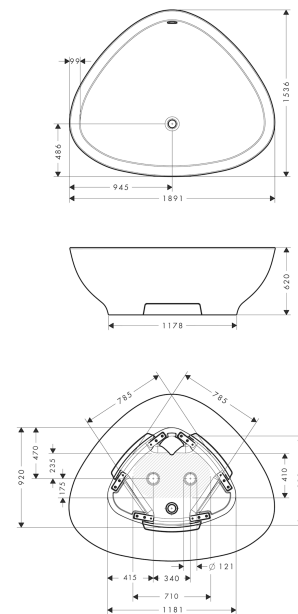

**AXOR Massaud  
Bath tub 1,900/1,500**

Surfaces: **White** Article Number: **18950000**

**product features**

- free-standing bath tub
- filling level: approx. 380 mm
- filling capacity: approx. 397 l (1 person 70 kg)
- weight with water (1 person 70 kg): approx. 470 kg
- weight without water: 70 kg
- material: sandwich material with polyester gelcoat surface
- CE
- TÜV certified

**Product image**

**Scale drawing**

**AXOR Massaud**  
**Bath tub 1,900/1,500**

Surfaces: **White** Article Number: **18950000**

**Installation examples**

**AXOR Massaud**  
**Bath tub 1,900/1,500**  
Surfaces: **White** Article Number: **18950000**

## Exploded Drawing

Year of production: >05/09

**AXOR Massaud**  
**Bath tub 1,900/1,500**

Surfaces: **White** Article Number: **18950000**

## Spare part list

Year of production: >05/09

Pos.		Article Number	Price	PU
1	mounting kit	95430000	-	1
2	hair guard tray	95429000	-	1
3	plug	95425000	-	1
4	pop up waste	95427000	-	1
5	screw cover	96762000	-	1
6	seal	95426000	-	1
7	O-ring 44x2,5	98162000	-	1
8	spout body	95432000	-	1
9	cover	95428000	-	1
10	shower tray feet	29965000	-	1
11	anti-slip stickers	95434000	-	1
a	trap cpl.	56373000	-	1