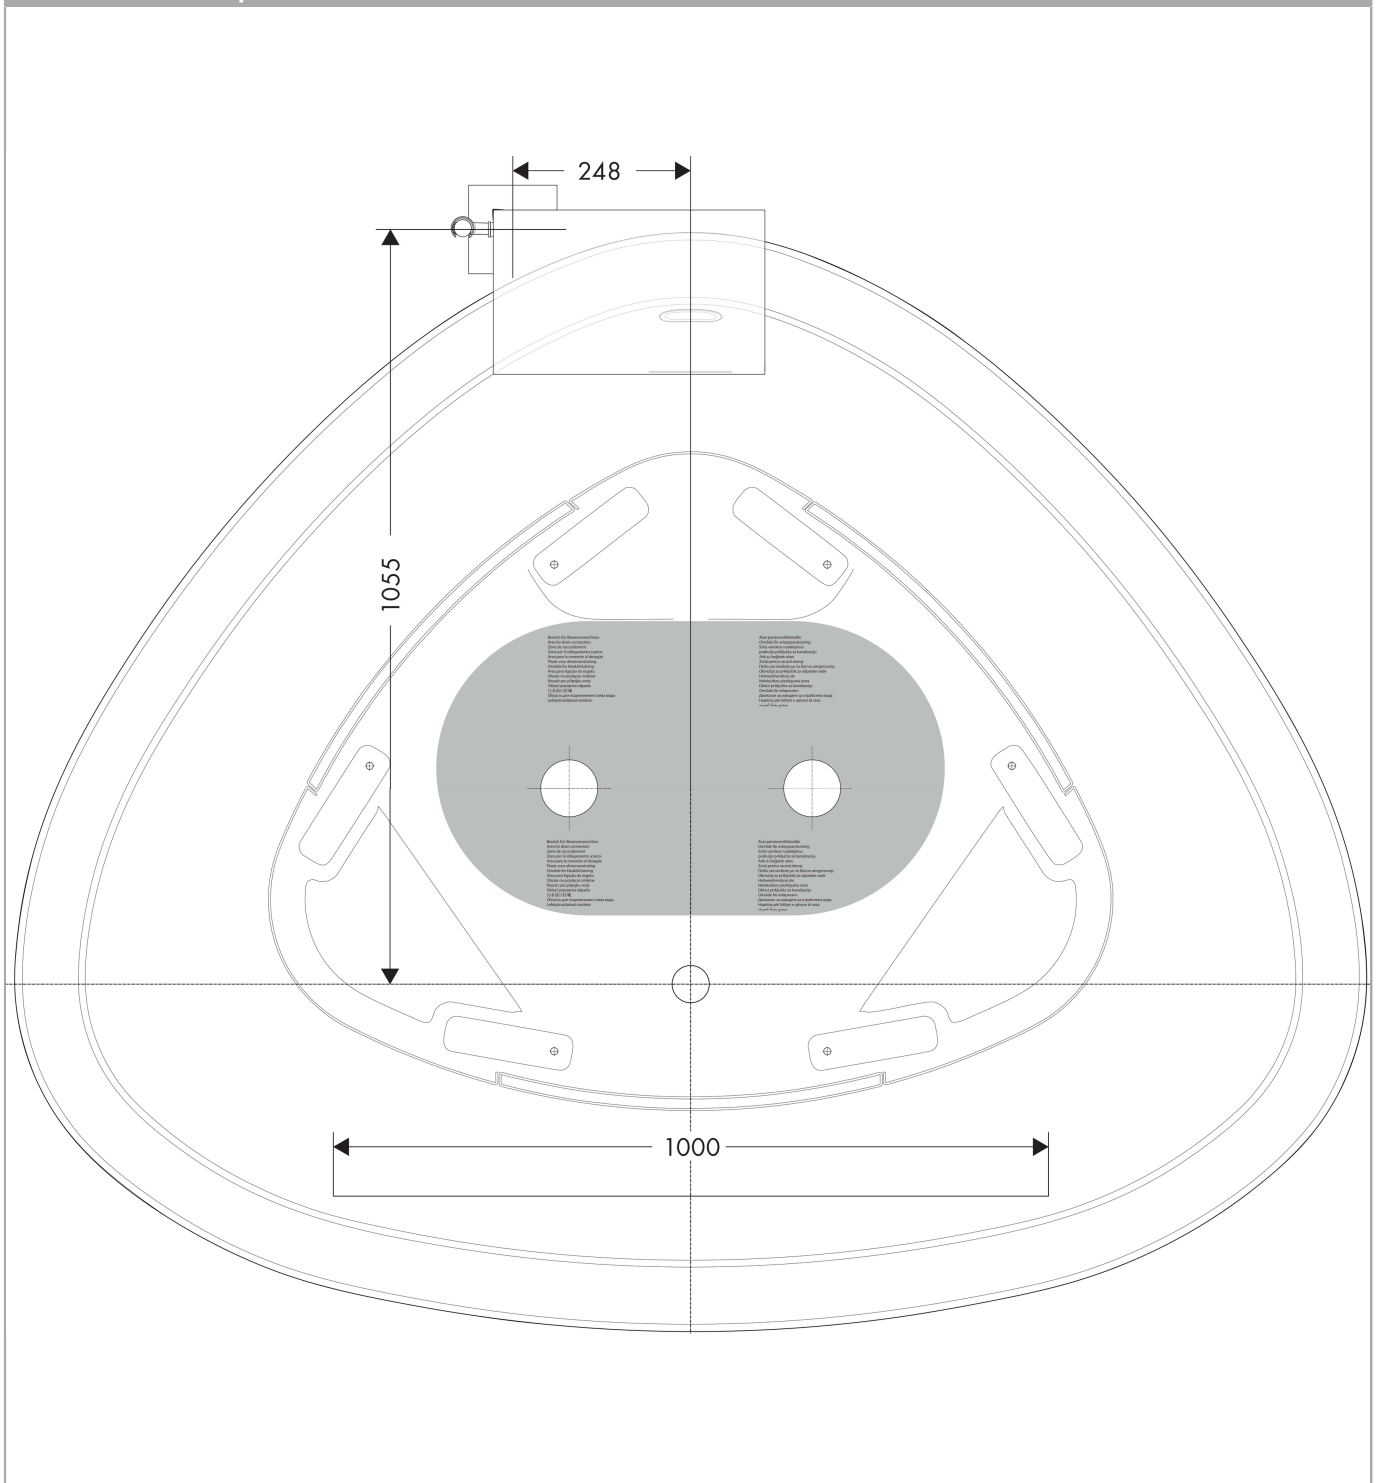

**AXOR Massaud  
Bath tub 1,900/1,500**

Surfaces: **White** Article Number: **18950000**

**product features**

- free-standing bath tub
- filling level: approx. 380 mm
- filling capacity: approx. 397 l (1 person 70 kg)
- weight with water (1 person 70 kg): approx. 470 kg
- weight without water: 70 kg
- material: sandwich material with polyester gelcoat surface
- CE
- TÜV certified

**Product image**

**Scale drawing**

**AXOR Massaud**  
**Bath tub 1,900/1,500**

Surfaces: **White** Article Number: **18950000**

**Installation examples**

**AXOR Massaud**  
**Bath tub 1,900/1,500**  
Surfaces: **White** Article Number: **18950000**

## Exploded Drawing

Year of production: >05/09

**AXOR Massaud**  
**Bath tub 1,900/1,500**

Surfaces: **White** Article Number: **18950000**

## Spare part list

Year of production: >05/09

Pos.		Article Number	Price	PU
1	mounting kit	95430000	-	1
2	hair guard tray	95429000	-	1
3	plug	95425000	-	1
4	pop up waste	95427000	-	1
5	screw cover	96762000	-	1
6	seal	95426000	-	1
7	O-ring 44x2,5	98162000	-	1
8	spout body	95432000	-	1
9	cover	95428000	-	1
10	shower tray feet	29965000	-	1
11	anti-slip stickers	95434000	-	1
a	trap cpl.	56373000	-	1