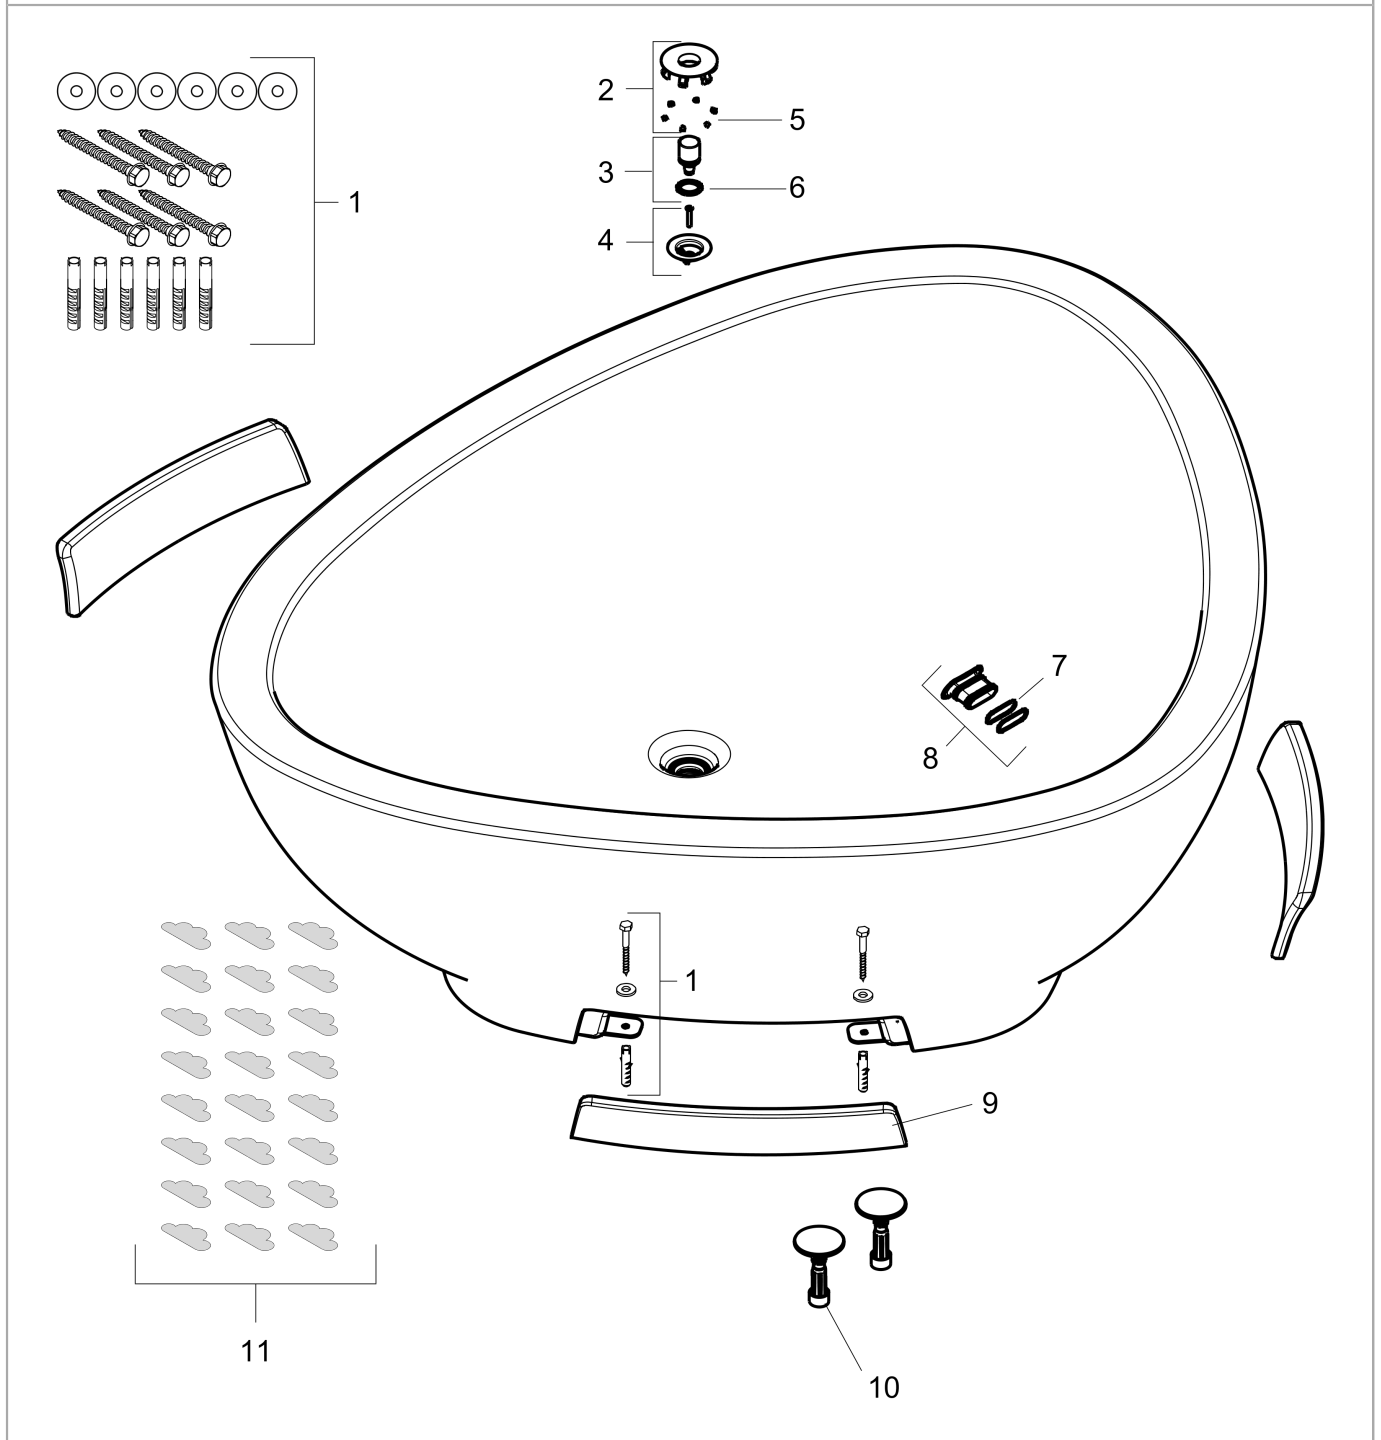

**AXOR Massaud  
Bath tub 1,900/1,500**

Surfaces: **White** Article Number: **18950000**

**product features**

- free-standing bath tub
- filling level: approx. 380 mm
- filling capacity: approx. 397 l (1 person 70 kg)
- weight with water (1 person 70 kg): approx. 470 kg
- weight without water: 70 kg
- material: sandwich material with polyester gelcoat surface
- CE
- TÜV certified

**Product image**

**Scale drawing**

**AXOR Massaud**  
**Bath tub 1,900/1,500**

Surfaces: **White** Article Number: **18950000**

**Installation examples**

**AXOR Massaud**  
**Bath tub 1,900/1,500**  
Surfaces: **White** Article Number: **18950000**

## Exploded Drawing

Year of production: >05/09

**AXOR Massaud**  
**Bath tub 1,900/1,500**

Surfaces: **White** Article Number: **18950000**

## Spare part list

Year of production: >05/09

Pos.		Article Number	Price	PU
1	mounting kit	95430000	-	1
2	hair guard tray	95429000	-	1
3	plug	95425000	-	1
4	pop up waste	95427000	-	1
5	screw cover	96762000	-	1
6	seal	95426000	-	1
7	O-ring 44x2,5	98162000	-	1
8	spout body	95432000	-	1
9	cover	95428000	-	1
10	shower tray feet	29965000	-	1
11	anti-slip stickers	95434000	-	1
a	trap cpl.	56373000	-	1