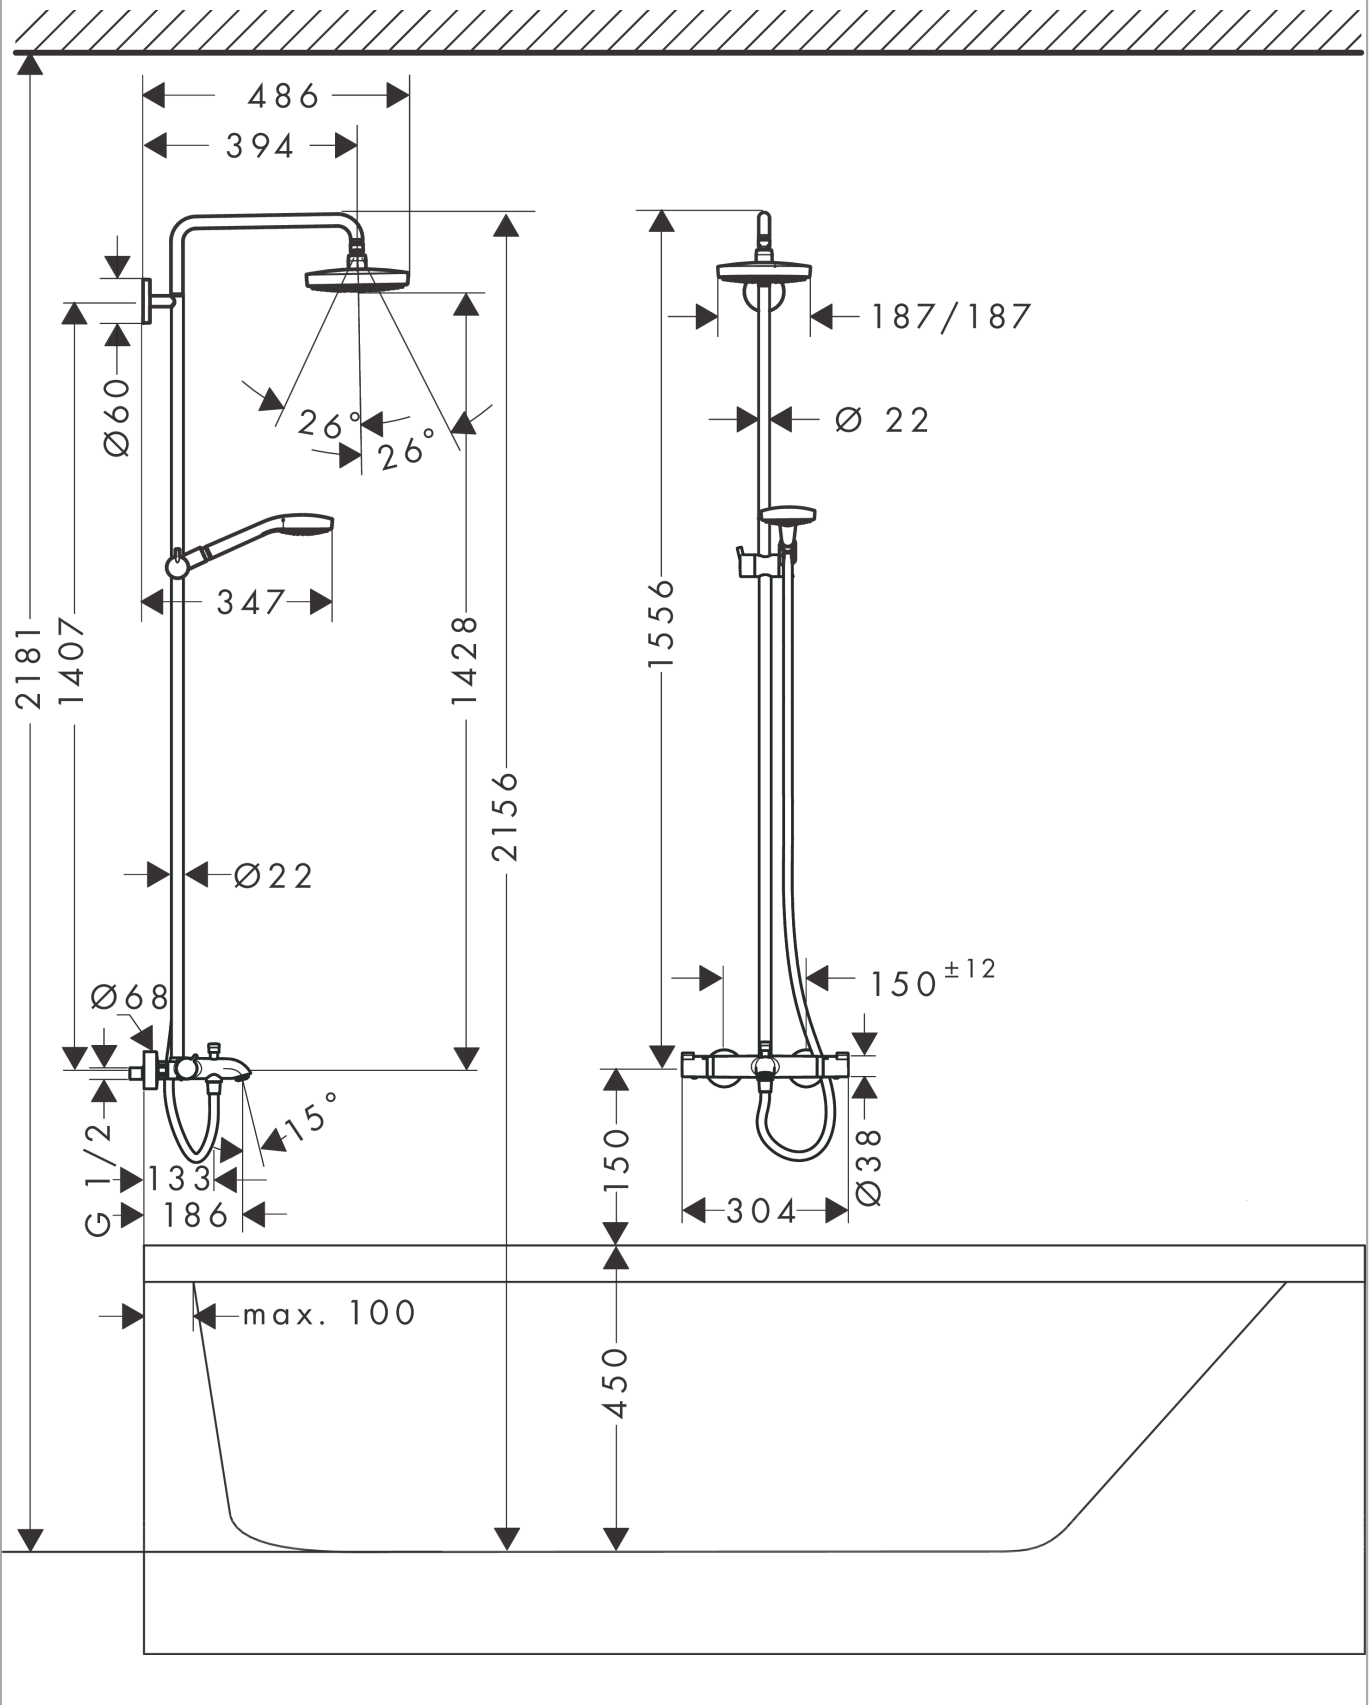

Croma Select E
Showerpipe 180 2jet with bath thermostat
Surfaces: **White/Chrome** Article Number: **27352400**

Installation examples