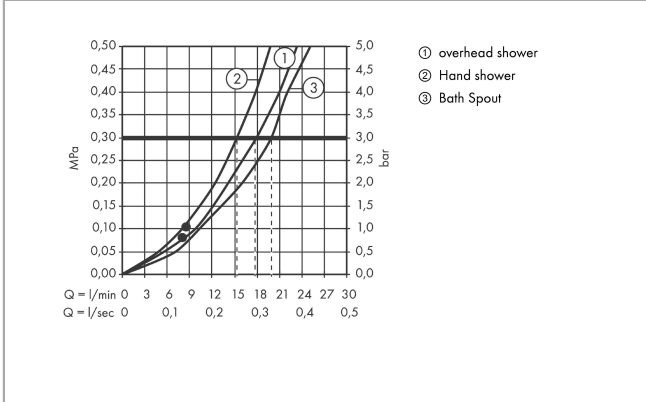

### product features

- consists of: overhead shower, hand shower, bath thermostat, shower hose, slider, shower bar
- overhead shower Croma Select E 180 2jet
- shower head size overhead shower: 180 x 180 mm
- spray type overhead shower: Rain, IntenseRain
- ball-joint: overhead shower angle adjustable
- spray type hand shower: Massage spray, IntenseRain, SoftRain
- maximum flow rate at 3 bar: 18 l/min
- flow rate IntenseRain spray (at 3 bar): 17 l/min
- flow rate Rain spray (at 3 bar): 17 l/min
- flow rate bath filler: 20 l/min
- minimum flow pressure: 1 bar
- operating pressure: min. 1 bar/max. 10 bar
- pipe can be shortened in height
- shower bar diameter: 22 mm
- height-adjustable hand shower holder
- swivel shower arm
- thermostat Ecostat Comfort
- safety lock at 40° C
- adjustable hot water limitation
- outlets controlled via turning handle
- suitable for continuous flow water heaters
- mounting type: exposed installation
- connection dimension DN15
- connection thread G ½
- centre distance 150 ± 12 mm

## Technology

**Croma Select E**  
**Showerpipe 180 2jet with bath thermostat**  
 Surfaces: **White/Chrome** Article Number: **27352400**

Product image

Scale drawing

Flowchart

**Croma Select E**  
**Showerpipe 180 2jet with bath thermostat**  
 Surfaces: **White/Chrome** Article Number: **27352400**