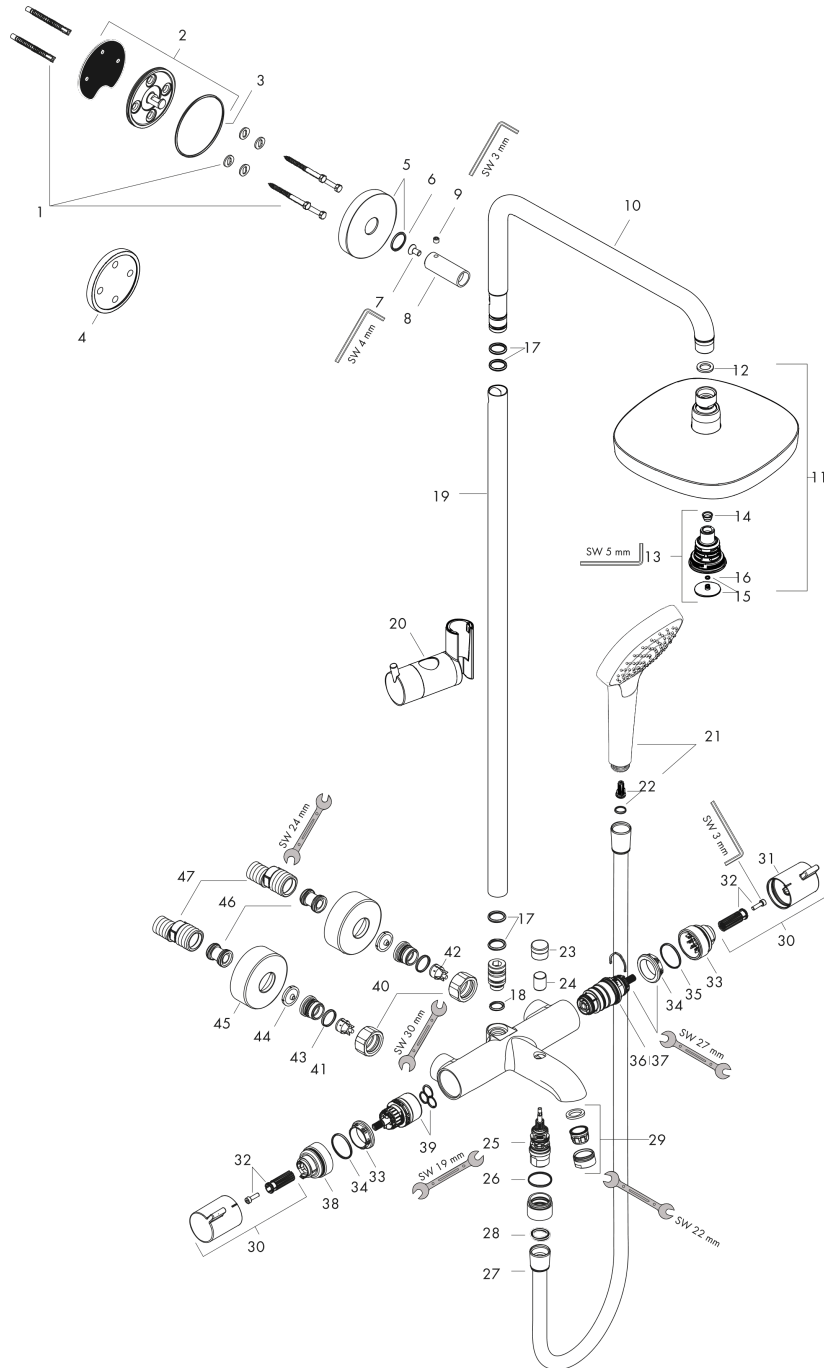

Croma Select E
Showerpipe 180 2jet with bath thermostat
Surfaces: **White/Chrome** Article Number: **27352400**

Exploded Drawing

Year of production: >08/19

Croma Select E

Showerpipe 180 2jet with bath thermostat

Surfaces: **White/Chrome** Article Number: **27352400**

Spare part list

Year of production: >08/19

Pos.	Description	Article Number	Price	PU
1	mounting set	98716000	-	1
2	wall flange	95688000	-	1
3	O-Ring 50x2	98187000	-	1
4	tile-matching-disk	95239000	-	1
5	escutcheon Ø 60 mm	95692000	-	1
6	O-ring 20x2	98165000	-	1
7	screw	92137000	-	1
8	sleeve	92166000	-	1
9	hollow set screw M6x5	98447000	-	1
10	shower arm	92348000	-	1
11	head shower	26524400	-	1
12	flat seal	97674000	-	1
13	selector assy	98343000	-	1
14	filter	97735000	-	1
15	cover	98344000	-	1
16	O-ring 3x1	98384000	-	1
17	O-ring 15x2,5	98131000	-	1
18	O-ring 12x2,25	98382000	-	1
19	pipe 1400 mm	95983000	-	1
20	support, assy	97651000	-	1
21	handshower	26810400	-	1
22	filter insert	97708000	-	1
23	diverter knob	96466000	-	1
24	sleeve	97738000	-	1
25	selector assy	94077000	-	1
26	O-ring 14x2	98129000	-	1
27	shower hose Isiflex'B 2,00 m	28274000	-	1
28	seal	98058000	-	1
29	aerator M24x1 (30 l/min)	96512000	-	1
30	handle	95836000	-	1
31	pushbutton	92848000	-	1
32	handle fixing set	95843000	-	1
33	safety set	95839000	-	1
34	nut	98913000	-	1
35	O-ring 26x1,5	98390000	-	1
36	thermostat cartridge	98282000	-	1
37	cartridge for exchanged connections	92373000	-	1
38	safety set	95984000	-	1
39	shut off unit with selector	98283000	-	1
40	set of nuts	96157000	-	1
41	non return valve (pressure-resistant up to 2 MPa)	93136000	-	1