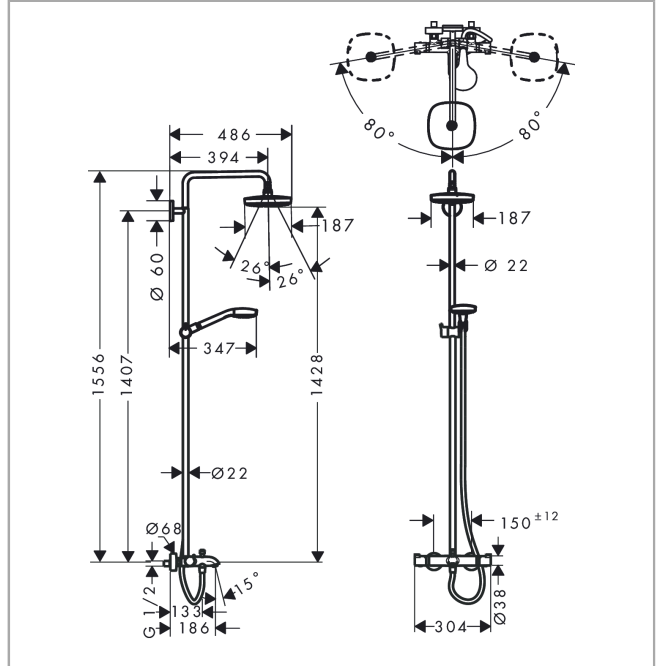

### product features

- consists of: overhead shower, hand shower, bath thermostat, shower hose, slider, shower bar
- overhead shower Croma Select E 180 2jet
- shower head size overhead shower: 180 x 180 mm
- spray type overhead shower: Rain, IntenseRain
- ball-joint: overhead shower angle adjustable
- spray type hand shower: Massage spray, IntenseRain, SoftRain
- maximum flow rate at 3 bar: 18 l/min
- flow rate IntenseRain spray (at 3 bar): 17 l/min
- flow rate Rain spray (at 3 bar): 17 l/min
- flow rate bath filler: 20 l/min
- minimum flow pressure: 1 bar
- operating pressure: min. 1 bar/max. 10 bar
- pipe can be shortened in height
- shower bar diameter: 22 mm
- height-adjustable hand shower holder
- swivel shower arm
- thermostat Ecostat Comfort
- safety lock at 40° C
- adjustable hot water limitation
- outlets controlled via turning handle
- suitable for continuous flow water heaters
- mounting type: exposed installation
- connection dimension DN15
- connection thread G ½
- centre distance 150 ± 12 mm

## Technology

**Croma Select E**  
**Showerpipe 180 2jet with bath thermostat**  
 Surfaces: **White/Chrome** Article Number: **27352400**

Product image

Scale drawing

Flowchart

**Croma Select E**  
**Showerpipe 180 2jet with bath thermostat**  
 Surfaces: **White/Chrome** Article Number: **27352400**

Installation examples

**Croma Select E**  
**Showerpipe 180 2jet with bath thermostat**  
 Surfaces: **White/Chrome** Article Number: **27352400**

**Exploded Drawing**

Year of production: >08/19