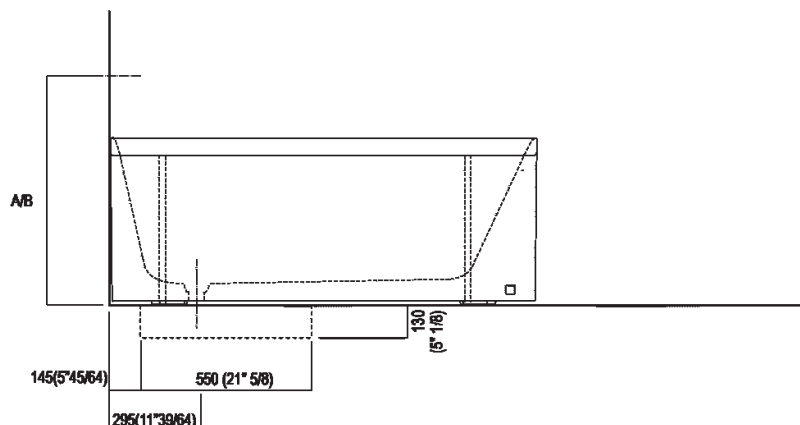

Bathtub with panel, for wall mounting
 (rounded corners)
 AVAS1076_

design LucidiPevere, 2015

Rectangular wall mounted bathtub with slight
 slope that allows to add objects and
 accessories.

Finishes

-  White/dark grey
-  White/light grey
-  White

Height:	57.5 cm	22" 21/32 inches
Length:	149 cm	58" 21/32 inches
Weight:	120 kg	253 lbs
Depth:	87 cm	34" 1/4 inches
Capacity:	277 l	74 gal
Packaging:	100 x 200 x 82 cm	39" 3/8 x 78" 3/4 x 32" 1/4 inches
Total weight:	193 kg	425 lbs

Main dimensions

Dimensions for recess

Dimensions for wall mounted taps

FEZ (ARUB050000L, ARUB051000L, ARUB150000C, ARUB151000C, ARUB1089S, ARUB190000C, ARUB191000C, ARUB1091S)	A* 725 (28*35/64)	B** -
MEMORY (ARUB1076S, ARUB1077S, ARUB1040S)	725 (28*35/64)	-
SQUARE (ARUB0932N, ARUB0933N)	-	725 (28*35/64)
SEN (ASEN0912V)	-	725 (28*35/64)

* incesse gruppo / axial distance for tap
 ** filo inferiore gruppo / Tap's lower edge

Dimensions for freestanding spouts

	A	B	C	D	E
FEZ (ARUB140, ARUB145, ARUB170N)	120 (3" 1/8)	220 (8" 21/32)	345 (13" 37/64)	225 (10" 7/16)	415 (16" 11/32)
MEMORY (ARUB1078, ARUB1072, ARUB1033)	120 (3" 1/8)	220 (8" 21/32)	345 (13" 37/64)	265 (10" 7/16)	415 (16" 11/32)
SQUARE (ARUB0961L, ARUB0934L, ARUB0935NL, ARUB0936NL, ARUB0952L, ARUB1024N, ARUB1112, ARUB1115)	85 (3" 11/32)	220 (8" 21/32)	345 (13" 37/64)	230 (9" 1/16)	380 (14" 61/64)
SEN (ASEN0911)	85 (3" 11/32)	220 (8" 21/32)	345 (13" 37/64)	230 (9" 1/16)	380 (14" 61/64)