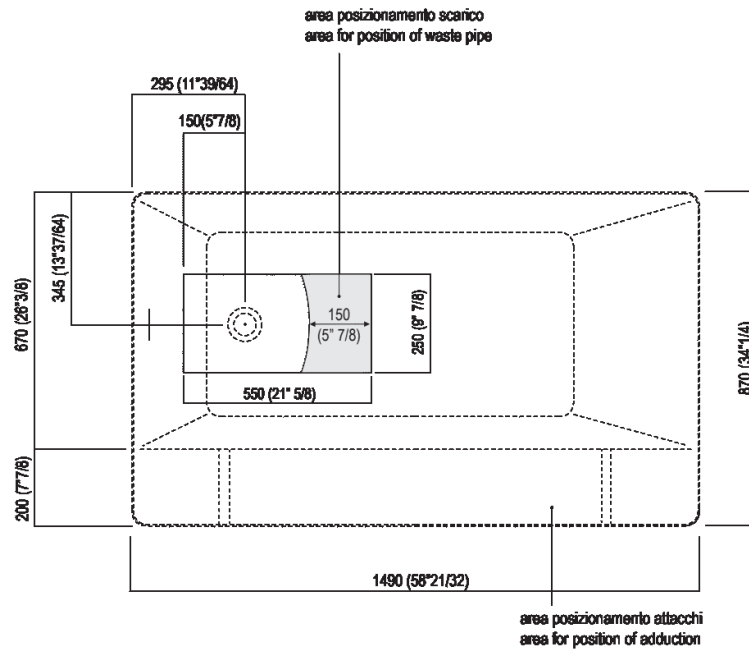

Materials

-  Cristalplant® biobased

Bathtub in white Cristalplant® biobased or two colourd (exterior in dark grey RAL7021 or light grey RAL7044) featuring a side shelf which can be equipped with a iroko tray. Available with panel for wall mounting, with overflow hole. The tap can be positioned on the wall, on the ground or on the side shelf. In these cases, you can also have internal supply via the hole with the ring nut in polished stainless steel. With waste with cap in white Cristalplant® biobased .MET0725C (can also be used for bathtubs on display). The two-coloured model can be made in a colour chosen by the client with a surcharge of 15%. For an easier installation of the bathtub we recommend to use the template for the positioning of the waste trap AKITPZVAS.

Height:	57.5 cm	22" 21/32 inches
Length:	149 cm	58" 21/32 inches
Weight:	120 kg	253 lbs
Depth:	87 cm	34" 1/4 inches
Capacity:	277 l	74 gal
Packaging:	100 x 200 x 82 cm	39" 3/8 x 78" 3/4 x 32" 1/4 inches
Total weight:	193 kg	425 lbs

Main dimensions

Dimensions for recess

Dimensions for wall mounted taps

FEZ (ARUB050000L, ARUB051000L, ARUB150000C, ARUB151000C, ARUB1089S, ARUB190000C, ARUB191000C, ARUB1091S)	A* 725 (28*35/64)	B** -
MEMORY (ARUB1076S, ARUB1077S, ARUB1040S)	725 (28*35/64)	-
SQUARE (ARUB0932N, ARUB0933N)	-	725 (28*35/64)
SEN (ASEN0912V)	-	725 (28*35/64)

* incesse gruppo / axial distance for tap
 ** filo inferiore gruppo / Tap's lower edge

Dimensions for freestanding spouts

	A	B	C	D	E
FEZ (ARUB140, ARUB145, ARUB170N)	120 (3" 1/8)	220 (8" 21/32)	345 (13" 37/64)	225 (10" 7/16)	415 (16" 11/32)
MEMORY (ARUB1078, ARUB1072, ARUB1033)	120 (3" 1/8)	220 (8" 21/32)	345 (13" 37/64)	265 (10" 7/16)	415 (16" 11/32)
SQUARE (ARUB0961L, ARUB0934L, ARUB0935NL, ARUB0936NL, ARUB0952L, ARUB1024N, ARUB1112, ARUB1115)	85 (3" 11/32)	220 (8" 21/32)	345 (13" 37/64)	230 (9" 1/16)	380 (14" 61/64)
SEN (ASEN0911)	85 (3" 11/32)	220 (8" 21/32)	345 (13" 37/64)	230 (9" 1/16)	380 (14" 61/64)