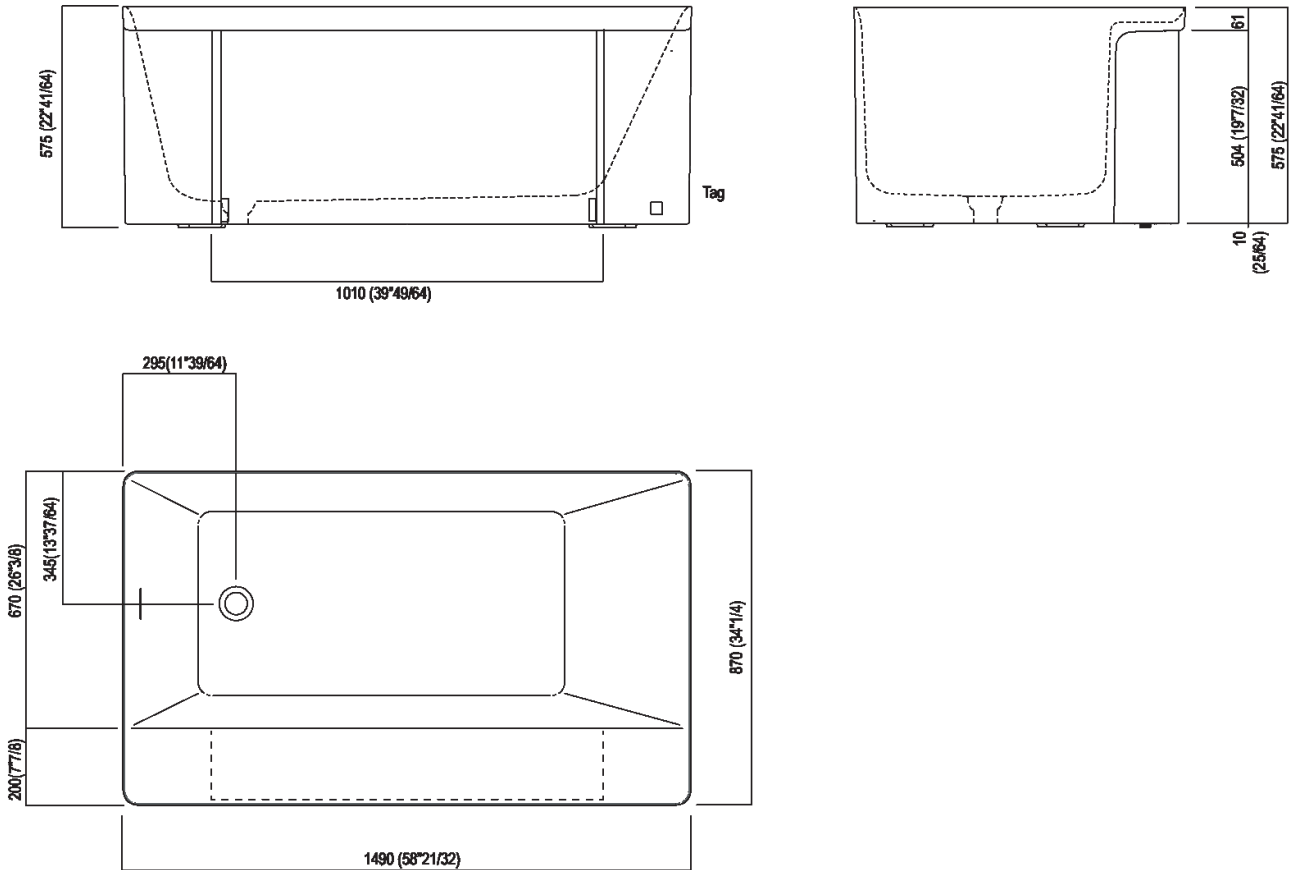

Bathtub with panel, for wall mounting
 (rounded corners)
 AVAS1076_

design LucidiPevere, 2015

Rectangular wall mounted bathtub with slight
 slope that allows to add objects and
 accessories.

Finishes

-  White/dark grey
-  White/light grey
-  White

Materials

-  Cristalplant® biobased

Bathtub in white Cristalplant® biobased or two colourd (exterior in dark grey RAL7021 or light grey RAL7044) featuring a side shelf which can be equipped with a iroko tray. Available with panel for wall mounting, with overflow hole. The tap can be positioned on the wall, on the ground or on the side shelf. In these cases, you can also have internal supply via the hole with the ring nut in polished stainless steel. With waste with cap in white Cristalplant® biobased .MET0725C (can also be used for bathtubs on display). The two-coloured model can be made in a colour chosen by the client with a surcharge of 15%. For an easier installation of the bathtub we recommend to use the template for the positioning of the waste trap AKITPZVAS.

Height:	57.5 cm	22" 21/32 inches
Length:	149 cm	58" 21/32 inches
Weight:	120 kg	253 lbs
Depth:	87 cm	34" 1/4 inches
Capacity:	277 l	74 gal
Packaging:	100 x 200 x 82 cm	39" 3/8 x 78" 3/4 x 32" 1/4 inches
Total weight:	193 kg	425 lbs

Main dimensions

Dimensions for recess

Dimensions for wall mounted taps

FEZ (ARUB050000L, ARUB051000L, ARUB150000C, ARUB151000C, ARUB1089S, ARUB190000C, ARUB191000C, ARUB1091S)	A* 725 (28*35/64)	B** -
MEMORY (ARUB1076S, ARUB1077S, ARUB1040S)	725 (28*35/64)	-
SQUARE (ARUB0932N, ARUB0933N)	-	725 (28*35/64)
SEN (ASEN0912V)	-	725 (28*35/64)