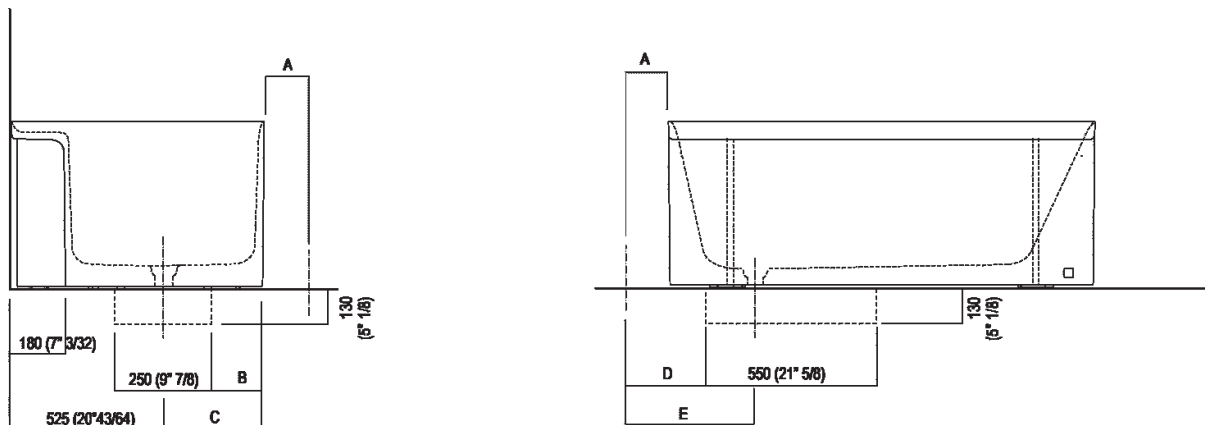

Bathtub with panel, for wall mounting
 (rounded corners)
 AVAS1076_

design LucidiPevere, 2015

Rectangular wall mounted bathtub with slight
 slope that allows to add objects and
 accessories.

Finishes

-  White/dark grey
-  White/light grey
-  White

Height:	57.5 cm	22" 21/32 inches
Length:	149 cm	58" 21/32 inches
Weight:	120 kg	253 lbs
Depth:	87 cm	34" 1/4 inches
Capacity:	277 l	74 gal
Packaging:	100 x 200 x 82 cm	39" 3/8 x 78" 3/4 x 32" 1/4 inches
Total weight:	193 kg	425 lbs

Main dimensions

Dimensions for recess

Dimensions for wall mounted taps

FEZ (ARUB050000L, ARUB051000L, ARUB150000C, ARUB151000C, ARUB1089S, ARUB190000C, ARUB191000C, ARUB1091S)	A* 725 (28*35/64)	B** -
MEMORY (ARUB1076S, ARUB1077S, ARUB1040S)	725 (28*35/64)	-
SQUARE (ARUB0932N, ARUB0933N)	-	725 (28*35/64)
SEN (ASEN0912V)	-	725 (28*35/64)

* incesse gruppo / axial distance for tap
 ** filo inferiore gruppo / Tap's lower edge

Dimensions for freestanding spouts

	A	B	C	D	E
FEZ (ARUB140, ARUB145, ARUB170N)	120 (3" 1/8)	220 (8" 21/32)	345 (13" 37/64)	225 (10" 7/16)	415 (16" 11/32)
MEMORY (ARUB1078, ARUB1072, ARUB1033)	120 (3" 1/8)	220 (8" 21/32)	345 (13" 37/64)	265 (10" 7/16)	415 (16" 11/32)
SQUARE (ARUB0961L, ARUB0934L, ARUB0935NL, ARUB0936NL, ARUB0952L, ARUB1024N, ARUB1112, ARUB1115)	85 (3" 11/32)	220 (8" 21/32)	345 (13" 37/64)	230 (9" 1/16)	380 (14" 61/64)
SEN (ASEN0911)	85 (3" 11/32)	220 (8" 21/32)	345 (13" 37/64)	230 (9" 1/16)	380 (14" 61/64)