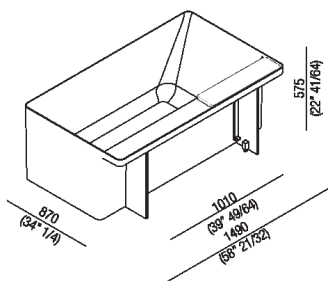

Bathtub with panel, for wall mounting
 (rounded corners)
 AVAS1076_

design LucidiPevere, 2015

Rectangular wall mounted bathtub with slight
 slope that allows to add objects and
 accessories.

Finishes

-  White/dark grey
-  White/light grey
-  White

Materials

-  Cristalplant® biobased

Bathtub in white Cristalplant® biobased or two colourd (exterior in dark grey RAL7021 or light grey RAL7044) featuring a side shelf which can be equipped with a iroko tray. Available with panel for wall mounting, with overflow hole. The tap can be positioned on the wall, on the ground or on the side shelf. In these cases, you can also have internal supply via the hole with the ring nut in polished stainless steel. With waste with cap in white Cristalplant® biobased .MET0725C (can also be used for bathtubs on display). The two-coloured model can be made in a colour chosen by the client with a surcharge of 15%. For an easier installation of the bathtub we recommend to use the template for the positioning of the waste trap AKITPZVAS.

Height:	57.5 cm	22" 21/32 inches
Length:	149 cm	58" 21/32 inches
Weight:	120 kg	253 lbs
Depth:	87 cm	34" 1/4 inches
Capacity:	277 l	74 gal
Packaging:	100 x 200 x 82 cm	39" 3/8 x 78" 3/4 x 32" 1/4 inches
Total weight:	193 kg	425 lbs

Main dimensions

Dimensions for recess

Dimensions for wall mounted taps

FEZ (ARUB050000L, ARUB051000L, ARUB150000C, ARUB151000C, ARUB1089S, ARUB190000C, ARUB191000C, ARUB1091S)	A* 725 (28*35/64)	B** -
MEMORY (ARUB1076S, ARUB1077S, ARUB1040S)	725 (28*35/64)	-
SQUARE (ARUB0932N, ARUB0933N)	-	725 (28*35/64)
SEN (ASEN0912V)	-	725 (28*35/64)